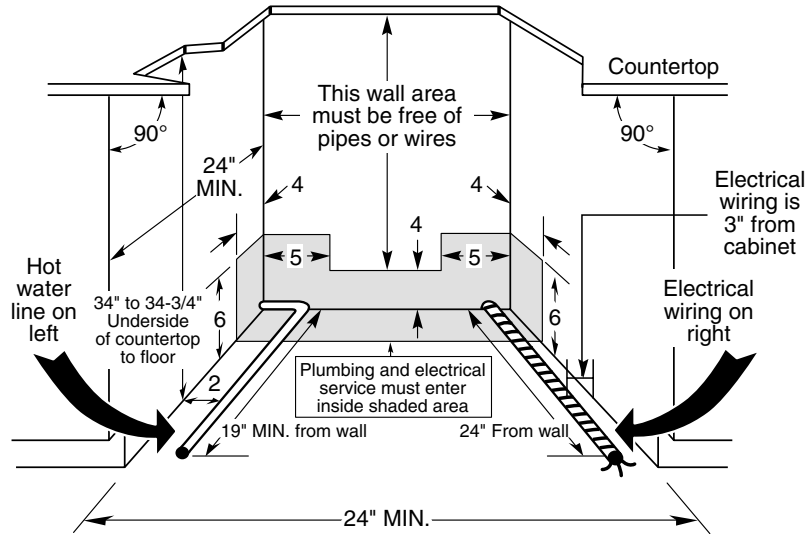

GLDT690D/GLDT696D

GE® Stainless Steel Interior Dishwasher with Hidden Controls

Dimensions and Installation Information (in inches)

Electrical Rating

Voltage AC.....	120
Hertz.....	60
Total connected load amperage.....	6.7
Calrod® heater watts max.....	650

For use on adequately wired 120-volt, 15-amp circuit having 2-wire service with a separate ground wire. This appliance must be grounded for safe operation.

For answers to your Monogram® Cafe™ Series, Profile™ Series or GE® appliance questions, visit our website at geappliances.com or call GE Answer Center® service, 800.626.2000.

Features and Benefits

- Bright annealed stainless steel interior - Attractive interior provides long-lasting durability
- Low profile installation capable - Great for raised sub-floors and 34" countertop heights
- Gray racks - Long-lasting, durable racks resist rusting, chipping and peeling
- Two utility shelves in upper rack with Stem Safe - Conveniently flip down to handle tall items and protect stemware
- 2-digit countdown display with 1-24 hour Delay Start - Wash dishes at your convenience and monitor the progress
- Audible end-of-cycle signal - Alert signals when cycle is complete
- 5 wash levels - Eliminates the central wash tower to accommodate more items
- ADA-compliant - Dishwasher design allows for simple operation and easy access
- ENERGY STAR® qualified - Meets or exceeds federal guidelines for energy efficiency for year-round energy and money savings
- Model GLDT690DWW - White on white
- Model GLDT690DBB - Black on black
- Model GLDT696DSS - Stainless steel (shown)