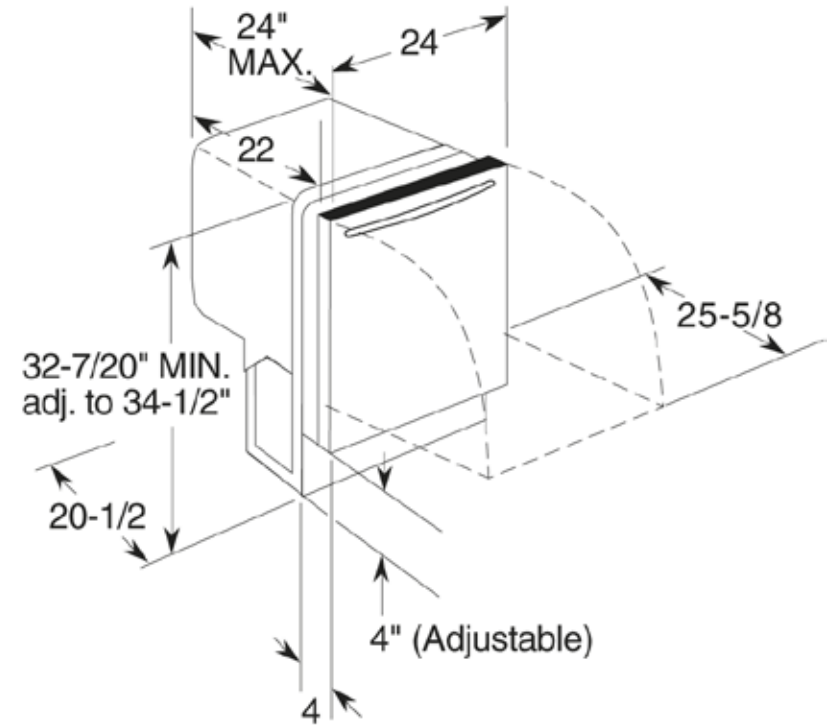

GLDT690D/GLDT696D

GE® Stainless Steel Interior Dishwasher with Hidden Controls

Dimensions and Installation Information (in inches)

Electrical Rating

Voltage AC.....	120
Hertz.....	60
Total connected load amperage.....	6.7
Calrod® heater watts max.....	650

For use on adequately wired 120-volt, 15-amp circuit having 2-wire service with a separate ground wire. This appliance must be grounded for safe operation.

For answers to your Monogram® Cafe™ Series, Profile™ Series or GE® appliance questions, visit our website at geappliances.com or call GE Answer Center® service, 800.626.2000.

Features and Benefits

- Bright annealed stainless steel interior - Attractive interior provides long-lasting durability
- Low profile installation capable - Great for raised sub-floors and 34" countertop heights
- Gray racks - Long-lasting, durable racks resist rusting, chipping and peeling
- Two utility shelves in upper rack with Stem Safe - Conveniently flip down to handle tall items and protect stemware
- 2-digit countdown display with 1-24 hour Delay Start - Wash dishes at your convenience and monitor the progress
- Audible end-of-cycle signal - Alert signals when cycle is complete
- 5 wash levels - Eliminates the central wash tower to accommodate more items
- ADA-compliant - Dishwasher design allows for simple operation and easy access
- ENERGY STAR® qualified - Meets or exceeds federal guidelines for energy efficiency for year-round energy and money savings
- Model GLDT690DWW - White on white
- Model GLDT690DBB - Black on black
- Model GLDT696DSS - Stainless steel (shown)