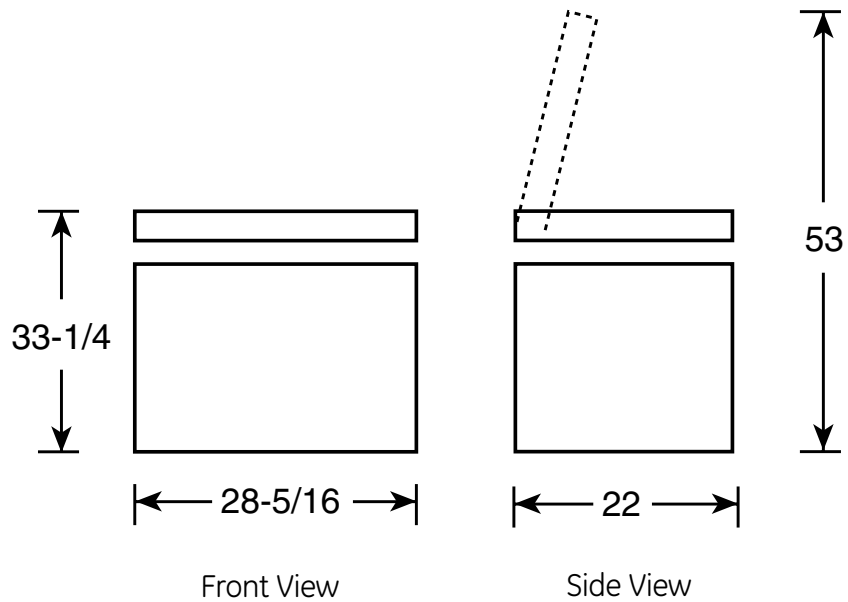

FCM5SU

GE® 5.0 Cu. Ft. Capacity Manual Defrost Chest Freezer

Dimensions and Installation Information (in inches)

Air Clearances	
Each side (in.)	3
Back (in.)	3

For answers to your Monogram,® GE Profile™ or GE® appliance questions, visit our website at ge.com or call GE Answer Center® service, 800.626.2000.

imagination at work