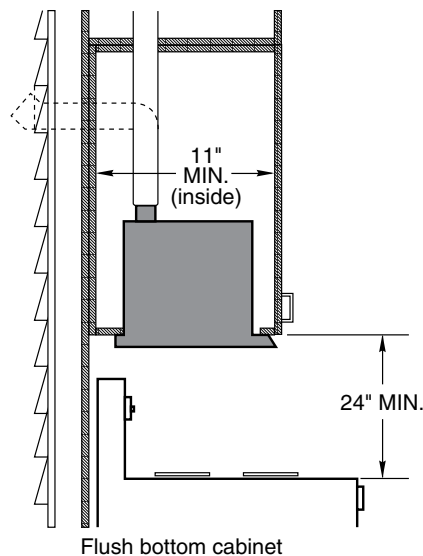

JV930SC – GE Profile™ Series 30" Slide-Out Vent Hood

Installation Information and Dimensions (in inches)

Amp Rating	
120V	3.7

Note: Remove glass visor from unit before installing hood in cabinet to protect visor from damage.

Installation Information: Before installing, consult Use & Care/installation instructions [Pub. No. 49-8463] packed with product for current dimensional data.

imagination at work

Specification Revised 3/13