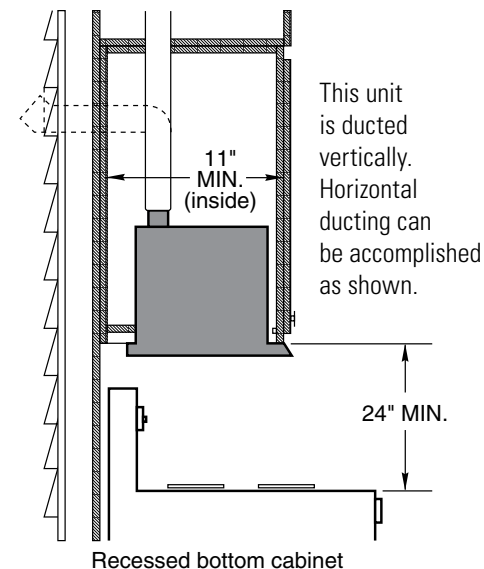

JV930SC – GE Profile™ Series 30" Slide-Out Vent Hood

Installation Information and Dimensions (in inches)

Amp Rating	
120V	3.7

Note: Remove glass visor from unit before installing hood in cabinet to protect visor from damage.

Installation Information: Before installing, consult Use & Care/installation instructions [Pub. No. 49-8463] packed with product for current dimensional data.

imagination at work

Specification Revised 3/13