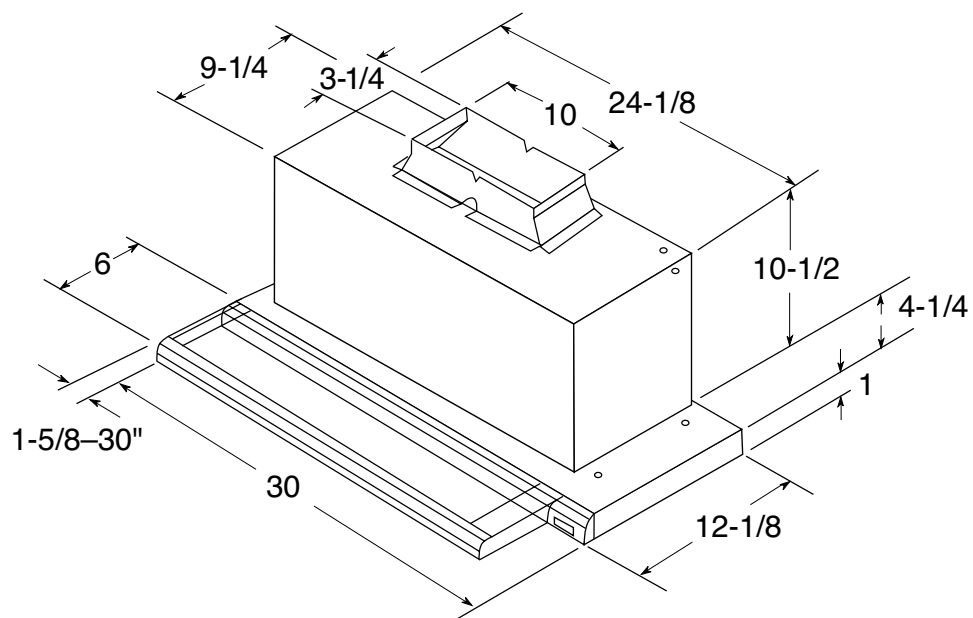

JV930SC – GE Profile™ Series 30" Slide-Out Vent Hood

Installation Information and Dimensions (in inches)

Amp Rating	
120V	3.7

Note: Remove glass visor from unit before installing hood in cabinet to protect visor from damage.

Installation Information: Before installing, consult Use & Care/installation instructions [Pub. No. 49-8463] packed with product for current dimensional data.

imagination at work

Specification Revised 3/13