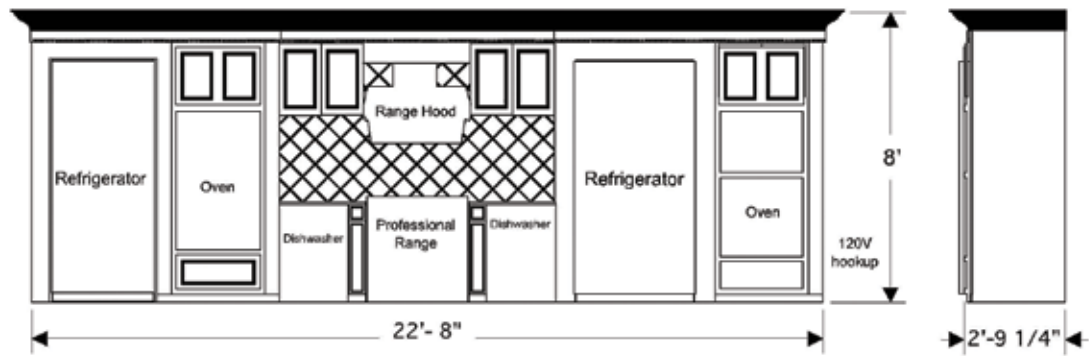

Island display

Publication number 24-M515

This versatile island display is designed for use with four Monogram refrigeration modules and/or dishwashers and a glass cooktop.

Refrigeration modules:

- Wine reserve with electronic controls, **ZDWR240PBS**
- Wine reserve with privacy glass, **ZDWT240PBS**
- Beverage center with electronic controls, **ZDBC240NBS**
- Beverage center with privacy glass, **ZDBT240PBS**
- Double-drawer refrigerator, **ZIDS240PSS**
- Fresh-food refrigerator, **ZIFS240PSS**
- Bar Refrigerator with icemaker, **ZIBS240PSS**

Glass cooktop:

- 36" digital electronic cooktop, **ZEU36RSFSS**

Also available:

72" refrigerator display
Publication number 24-M376

Also finished in distressed black, this free-standing display beautifully frames the new Monogram 72" professional bottom-freezer refrigerator, and can be used on its own or alongside an existing wall unit.

Wall display

PLAN VIEW:

FRONT ELEVATION:

SIDE ELEVATION:

Order a Monogram® display, and it will be delivered and installed in your showroom. Just add your choice of stainless steel appliances for maximum impact.