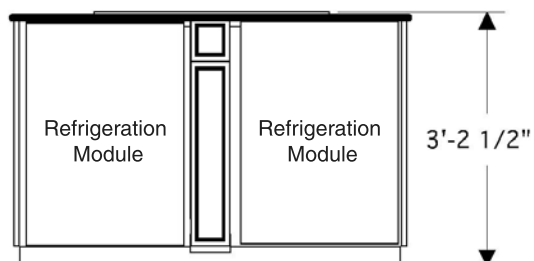

FRONT ELEVATION: