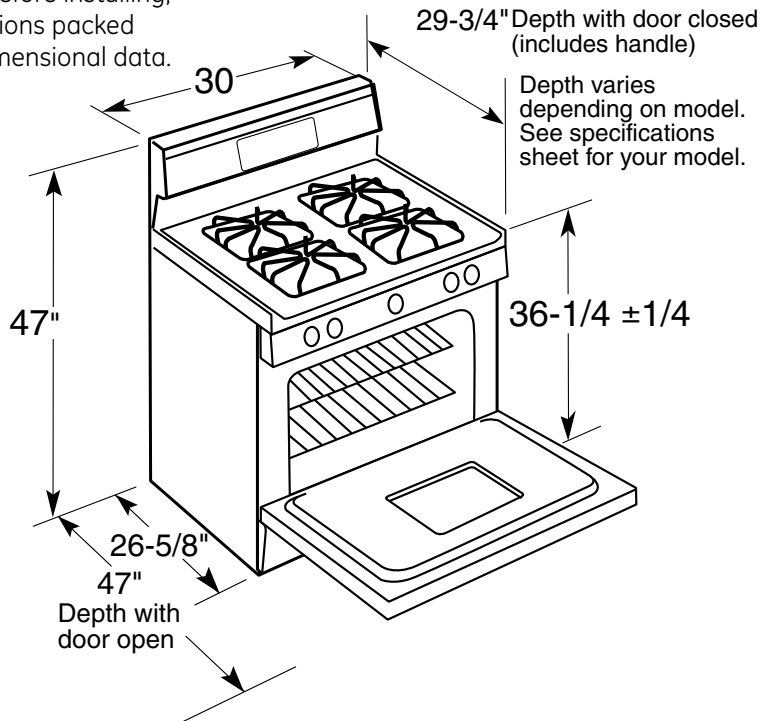

PGB910SEM

GE Profile™ 30" Free-Standing Gas Range

Dimensions and Installation Information (in inches)

*Note: Dimension from the wall to the front of the closed door handle is 29". Depth to front edge of cooktop 25-1/4".

Electrical Rating: 120V, 60Hz, 9A

Installation Information: Before installing, consult installation instructions packed with product for current dimensional data.

For answers to your Monogram®, GE Profile™ or GE® appliance questions, visit our website at geappliances.com or call GE Answer Center® service, 800.626.2000.

imagination at work

Specification Revised 12/10

230585