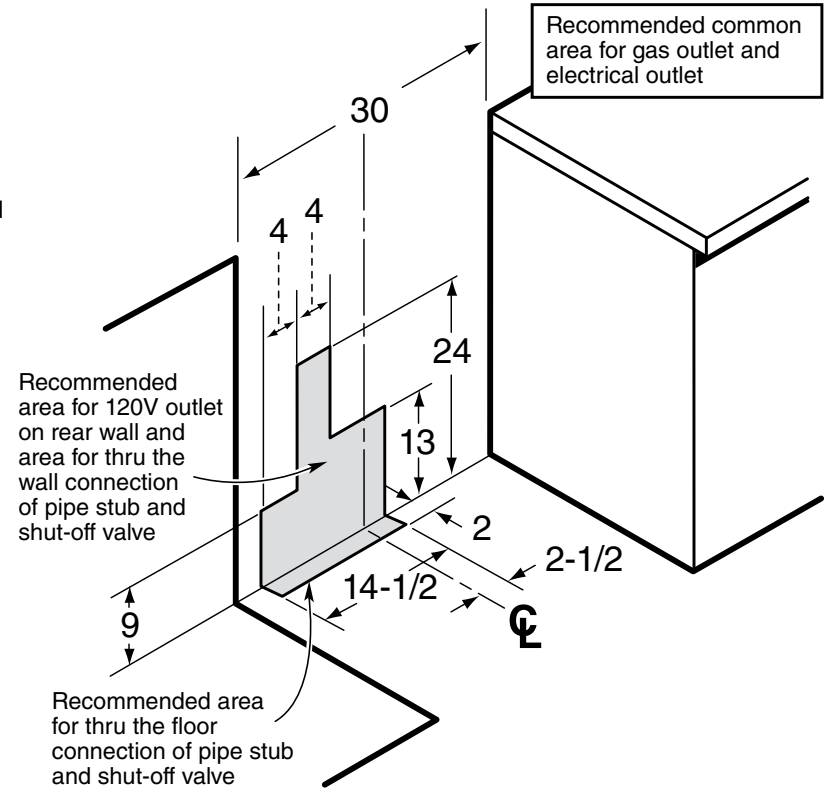

PGB910SEM

GE Profile™ 30" Free-Standing Gas Range

Dimensions and Installation Information (in inches)

*Note: Dimension from the wall to the front of the closed door handle is 29". Depth to front edge of cooktop 25-1/4".

Electrical Rating: 120V, 60Hz, 9A

Installation Information: Before installing, consult installation instructions packed with product for current dimensional data.

For answers to your Monogram®, GE Profile™ or GE® appliance questions, visit our website at geappliances.com or call GE Answer Center® service, 800.626.2000.

imagination at work

Specification Revised 12/10

230585