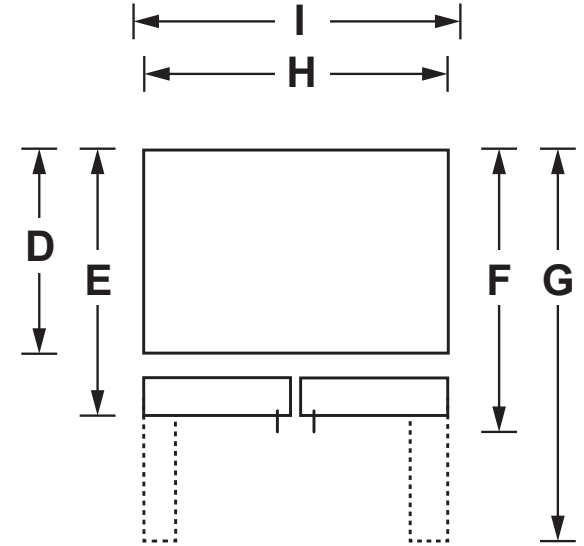

GFE26JBM/JEM/JMM/JSM

GE® ENERGY STAR® 25.6 Cu. Ft. French-Door Refrigerator

DIMENSIONS AND INSTALLATION INFORMATION (IN INCHES)

OVERALL DIMENSIONS	Height to top of door - crown or flat (in.) A	69-7/8
	Height to top of hinge (in.) B	69-3/4
	Height to top of case (in.) C	68-5/8
	Case depth without door (in.) D	29
	Case depth less door handle (in.) E	33-7/8
	Case depth with door handle (in.) F	36-3/8
	Depth with fresh food door open 90° (in.) G	48-3/4
	Width (in.) H	35-5/8
	Width with door open 90° inc. door handle (in.) I	38-5/8
AIR CLEARANCES	Each side (in.)	1/8
	Top (in.)	1
	Back (in.)	2