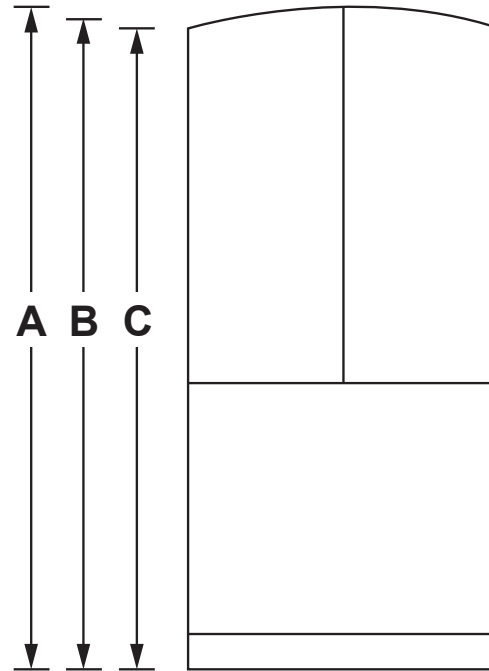

GFE26JBM/JEM/JMM/JSM

GE® ENERGY STAR® 25.6 Cu. Ft. French-Door Refrigerator

DIMENSIONS AND INSTALLATION INFORMATION (IN INCHES)

OVERALL DIMENSIONS	Height to top of door - crown or flat (in.) A	69-7/8
	Height to top of hinge (in.) B	69-3/4
	Height to top of case (in.) C	68-5/8
	Case depth without door (in.) D	29
	Case depth less door handle (in.) E	33-7/8
	Case depth with door handle (in.) F	36-3/8
	Depth with fresh food door open 90° (in.) G	48-3/4
	Width (in.) H	35-5/8
	Width with door open 90° inc. door handle (in.) I	38-5/8
AIR CLEARANCES	Each side (in.)	1/8
	Top (in.)	1
	Back (in.)	2