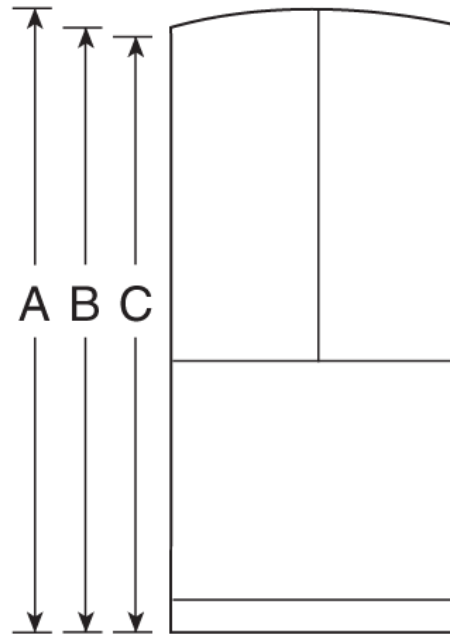

GFE27GSD

GE® ENERGY STAR® 26.7 Cu. Ft. French-Door Ice & Water Refrigerator

Dimensions and Installation Information (in inches)

| | | |
|--------------------|--|--------|
| Overall Dimensions | Height to top of crown (in.) A | 70-1/2 |
| | Height to top of hinge (in.) B | 69-7/8 |
| | Height to top of case (in.) C | 69 |
| | Case depth without door (in.) D | 29-3/8 |
| | Case depth less door handle (in.) E | 34-3/4 |
| | Case depth with door handle (in.) F | 36-1/4 |
| | Depth with fresh food door open 90° (in.) G | 48-3/8 |
| | Width (in.) H | 35-3/4 |
| | Width with door open 90° inc. door handle (in.) I | 44-5/8 |
| Air | Each side (in.) | 1/8 |
| | Top (in.) | 1 |
| | Back (in.) | 2 |