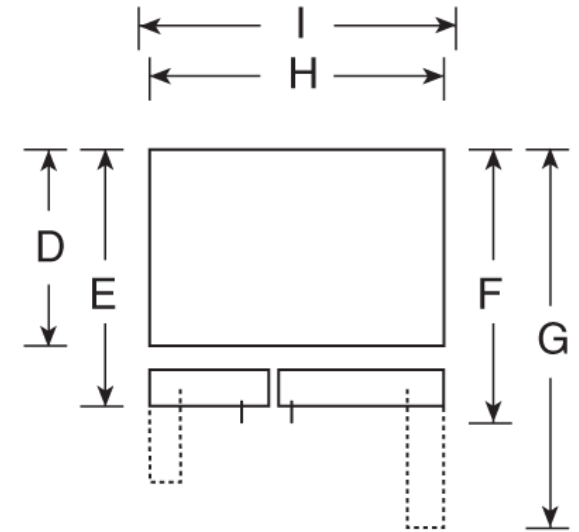

GFE27GSD

GE® ENERGY STAR® 26.7 Cu. Ft. French-Door Ice & Water Refrigerator

Dimensions and Installation Information (in inches)

| | | |
|--------------------|--|--------|
| Overall Dimensions | Height to top of crown (in.) A | 70-1/2 |
| | Height to top of hinge (in.) B | 69-7/8 |
| | Height to top of case (in.) C | 69 |
| | Case depth without door (in.) D | 29-3/8 |
| | Case depth less door handle (in.) E | 34-3/4 |
| | Case depth with door handle (in.) F | 36-1/4 |
| | Depth with fresh food door open 90° (in.) G | 48-3/8 |
| | Width (in.) H | 35-3/4 |
| | Width with door open 90° inc. door handle (in.) I | 44-5/8 |
| Air | Each side (in.) | 1/8 |
| | Top (in.) | 1 |
| | Back (in.) | 2 |