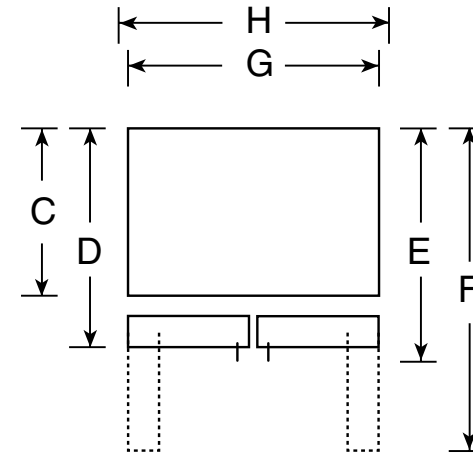

PFCF1PJX

GE Profile™ 20.9 Cu. Ft. Bottom-Freezer Refrigerator

Dimensions and Installation Information (in inches)

Overall Dimensions	Height to top of hinge (in.) A	69-5/8
	Height to top of case (in.) B	69
	Case depth without door (in.) C	23-7/8
	Case depth less door handle (in.) D	28-1/2
	Case depth with door handle (in.) E	31
	Depth with fresh food door open 90° (in.) F	43-1/2
	Width (in.) G	35-3/4
	Width with door open 90° inc. door handle (in.) H	44
Air Clearances	Each side (in.)	1/8
	Top (in.)	1
	Back (in.)	1/2

Note:

Anti-tip bracket part number 200D8494P001 will be shipped with every counter-depth model

For answers to your Monogram,® GE Profile™ or GE® appliance questions, visit our website at ge.com or call GE Answer Center® service, 800.626.2000.