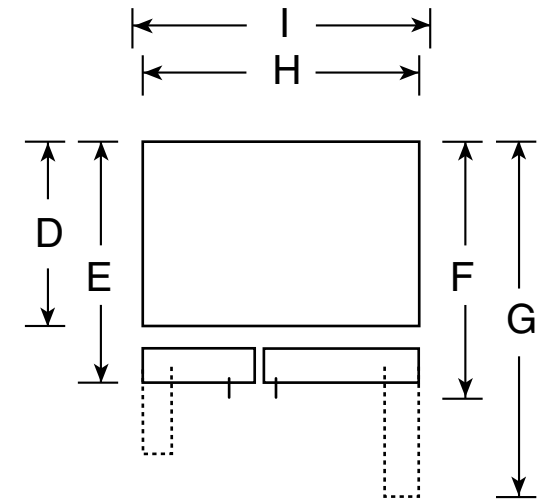

PFE29PSD

GE Profile™ Series ENERGY STAR® 28.6 Cu. Ft. French-Door Ice & Water Refrigerator

Dimensions and Installation Information (in inches)

| | | |
|-----------------------|--|--------|
| Overall Dimensions | Height to top of crown (in.) A | 70-1/2 |
| | Height to top of hinge (in.) B | 69-7/8 |
| | Height to top of case (in.) C | 69 |
| | Case depth without door (in.) D | 29-3/8 |
| | Case depth less door handle (in.) E | 35-1/4 |
| | Case depth with door handle (in.) F | 36-1/4 |
| | Depth with fresh food door open 90° (in.) G | 48-3/8 |
| | Width (in.) H | 35-3/4 |
| | Width with door open 90° inc. door handle (in.) I | 44-5/8 |
| Air | Each side (in.) | 1/8 |
| | Top (in.) | 1 |
| | Back (in.) | 2 |