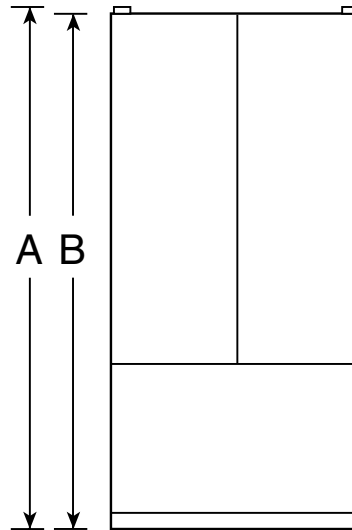

PFS22SBS

GE Profile™ 22.2 Cu. Ft. Stainless Bottom-Freezer Refrigerator

Dimensions and Installation Information (in inches)

Overall Dimensions	Height to top of hinge (in.) A	69
	Height to top of case (in.) B	67-7/8
	Case depth without door (in.) C	28-1/4
	Case depth less door handle (in.) D	31-3/4
	Case depth with door handle (in.) E	33-7/8
	Depth with fresh food door open 90° (in.) F	45-1/2
	Width (in.) G	32-7/8
	Width with door open 90° inc. door handle (in.) H	36-1/4
Air Clearances	Each side (in.)	1/8
	Top (in.)	1
	Back (in.)	1

Front View

Top View

Note: All Right-Hand Refrigerator Doors: As you face the front of the refrigerator, the handle is on your left and the hinges are on your right.

Note: All Left-Hand Refrigerator Doors: As you face the front of the refrigerator, the handle is on your right and the hinges are on your left.