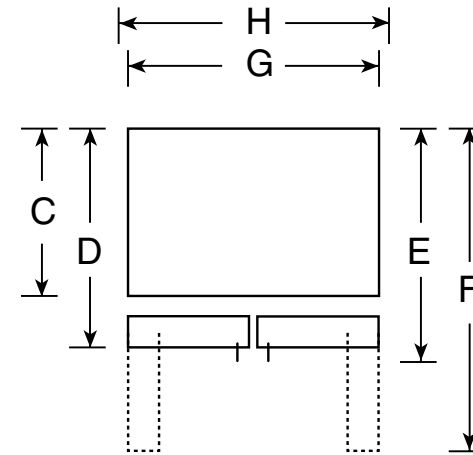

PFS22SBS

GE Profile™ 22.2 Cu. Ft. Stainless Bottom-Freezer Refrigerator

Dimensions and Installation Information (in inches)

Overall Dimensions	Height to top of hinge (in.) A	69
	Height to top of case (in.) B	67-7/8
	Case depth without door (in.) C	28-1/4
	Case depth less door handle (in.) D	31-3/4
	Case depth with door handle (in.) E	33-7/8
	Depth with fresh food door open 90° (in.) F	45-1/2
	Width (in.) G	32-7/8
	Width with door open 90° inc. door handle (in.) H	36-1/4
Air Clearances	Each side (in.)	1/8
	Top (in.)	1
	Back (in.)	1

Front View

Top View

Note: All Right-Hand Refrigerator Doors: As you face the front of the refrigerator, the handle is on your left and the hinges are on your right.

Note: All Left-Hand Refrigerator Doors: As you face the front of the refrigerator, the handle is on your right and the hinges are on your left.