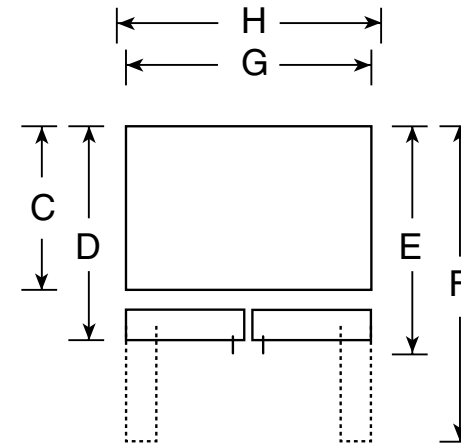

PFSF2MIY

GE Profile™ ENERGY STAR® 22.0 Cu. Ft. Bottom-Freezer Refrigerator with Internal Dispenser

Dimensions and Installation Information (in inches)

| | | |
|--------------------|--|---------------|
| Overall Dimensions | Height to top of hinge (in.) A | 68-5/8 |
| | Height to top of case (in.) B | 67-3/4 |
| | Case depth without door (in.) C | 28-1/4 |
| | Case depth less door handle (in.) D | 33 |
| | Case depth with door handle (in.) E | 35 |
| | Depth with fresh food door open 90° (in.) F | 46-1/8 |
| | Width (in.) G | 32-3/4 |
| Air Clearances | Width with door open 90° inc. door handle (in.) H | 40-5/8 |
| | Each side (in.) | 1/8 |
| | Top (in.) | 1 |
| | Back (in.) | 2 |