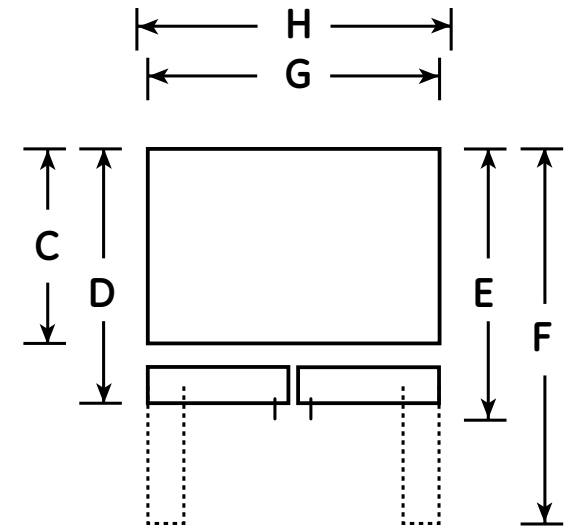

## Profile Series 19.5 Cu. Ft. Stainless French Door Bottom-Freezer Refrigerator

### Dimensions and Installation Information (in inches)

Overall Dimensions	Height to top of hinge (in.) <b>A</b>	66-1/2
	Height to top of case (in.) <b>B</b>	65-3/4
	Case depth without door (in.) <b>C</b>	28-3/4
	Case depth less door handle (in.) <b>D</b>	32-1/2
	Case depth with door handle (in.) <b>E</b>	35-1/4
	Depth with fresh food door open 90° (in.) <b>F</b>	44-3/4
	Width (in.) <b>G</b>	29-3/4
Air Clearances	Width with door open 90° inc. door handle (in.) <b>H</b>	36-3/4
	Each side (in.)	1/8
	Top (in.)	1
	Back (in.)	2