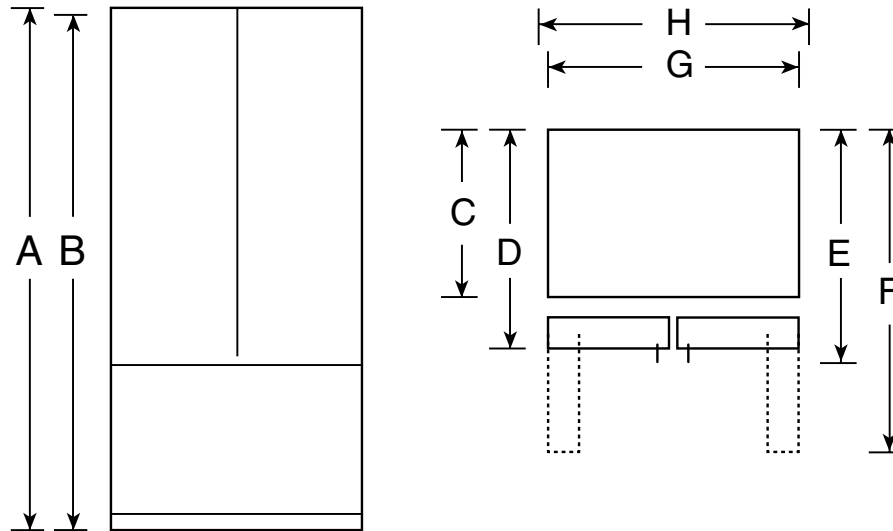

PFSS5PJZ

GE Profile™ ENERGY STAR® 24.9 Cu. Ft. Bottom-Freezer Refrigerator

Dimensions and Installation Information (in inches)

Overall Dimensions	Height to top of hinge (in.) A	69-5/8
	Height to top of case (in.) B	69
	Case depth without door (in.) C	28
	Case depth less door handle (in.) D	32-5/8
	Case depth with door handle (in.) E	35-1/8
	Depth with fresh food door open 90° (in.) F	47-5/8
	Width (in.) G	35-7/8
Air Clearances	Width with door open 90° inc. door handle (in.) H	44
	Each side (in.)	1/8
	Top (in.)	1
	Back (in.)	1