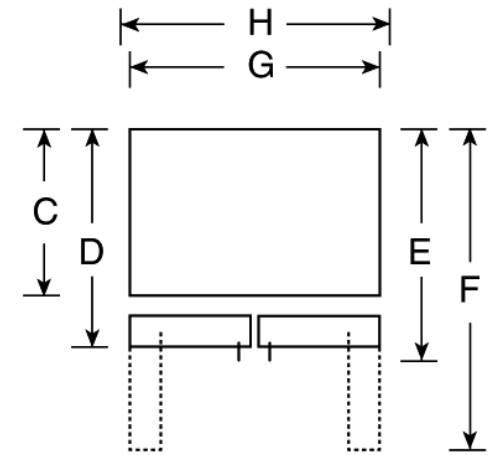

PGCS1NFX

GE Profile™ 20.7 Cu. Ft. French Door Refrigerator with Double Freezer Drawers

Dimensions and Installation Information (in inches)

Overall Dimensions	Height to top of hinge (in.) A	69-5/8
	Height to top of case (in.) B	69
	Case depth without door (in.) C	23-7/8
	Case depth less door handle (in.) D	28-1/2
	Case depth with door handle (in.) E	31
	Depth with fresh food door open 90° (in.) F	43-1/8
	Width (in.) G	35-3/4
Air Clearances	Width with door open 90° inc. door handle (in.) H	40-7/8
	Each side (in.)	1/8
	Top (in.)	1
	Back (in.)	1/2

Front View

Top View

For answers to your Monogram,® GE Profile™ or GE® appliance questions, visit our website at ge.com or call GE Answer Center® service, 800.626.2000.

PGCS1NFX

GE Profile™ 20.7 Cu. Ft. French Door Refrigerator with Double Freezer Drawers