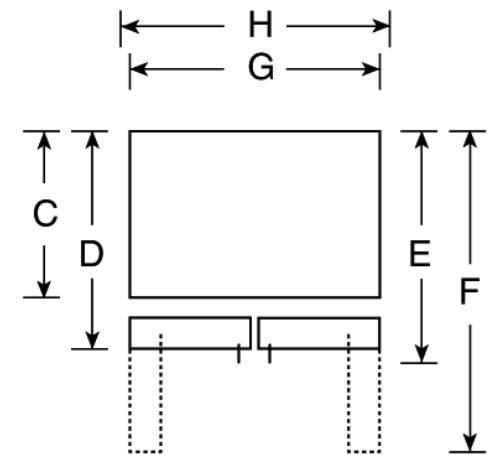

PGSS5NFX

GE Profile™ 24.9 Cu. Ft. French Door Refrigerator with Double Freezer Drawers and Icemaker

Dimensions and Installation Information (in inches)

Overall Dimensions	Height to top of hinge (in.) A	69-5/8
	Height to top of case (in.) B	69
	Case depth without door (in.) C	28
	Case depth less door handle (in.) D	32-1/8
	Case depth with door handle (in.) E	35
	Depth with fresh food door open 90° (in.) F	47-1/2
	Width (in.) G	35-3/4
Air Clearances	Width with door open 90° inc. door handle (in.) H	40-7/8
	Each side (in.)	1/8
	Top (in.)	1
	Back (in.)	1

Front View

Top View

For answers to your Monogram,® GE Profile™ or GE® appliance questions, visit our website at ge.com or call GE Answer Center® service, 800.626.2000.

PGSS5NFX

GE Profile™ 24.9 Cu. Ft. French Door Refrigerator with Double Freezer Drawers and Icemaker