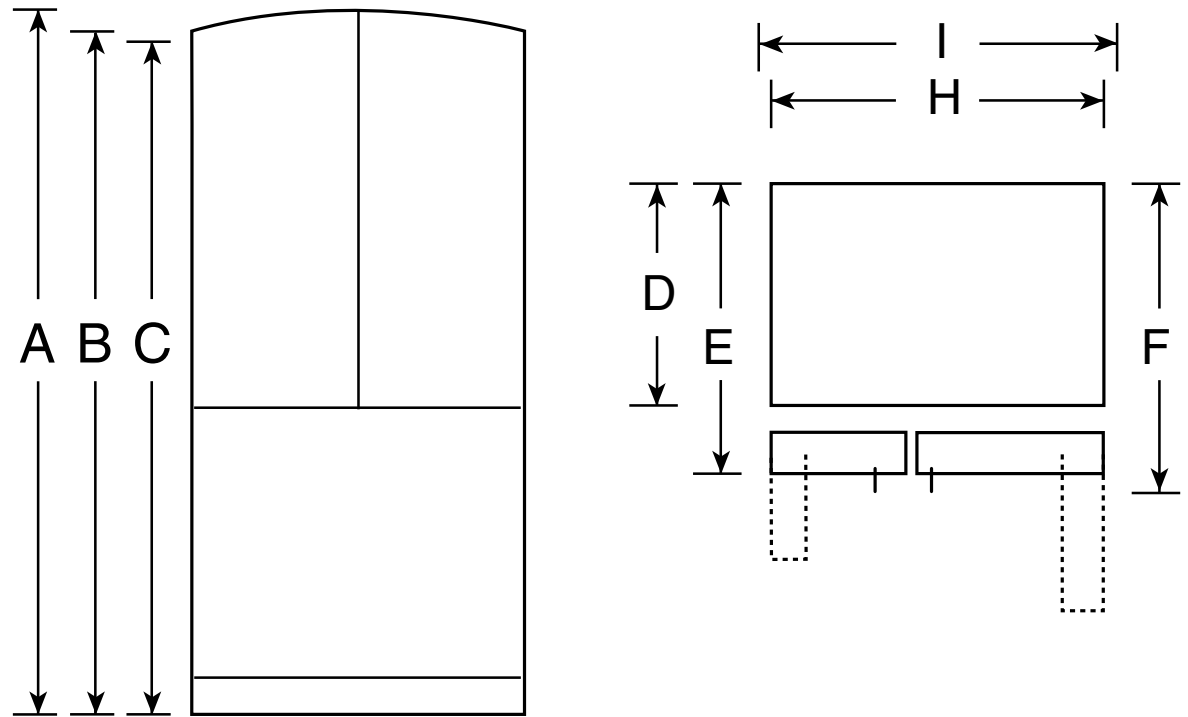

PWE23KSD

GE Profile™ Series ENERGY STAR® 22.7 Cu. Ft. Counter Depth French-Door Refrigerator

Dimensions and Installation Information (in inches)

Overall Dimensions	Height to top of crown (in.) A	70-1/2
	Height to top of hinge (in.) B	69-7/8
	Height to top of case (in.) C	69
	Case depth without door (in.) D	24-3/8
	Case depth less door handle (in.) E	30-1/4
	Case depth with door handle (in.) F	31-1/4
	Depth with fresh food door open 90° (in.) G	43-3/8
	Width (in.) H	35-3/4
	Width with door open 90° inc. door handle (in.) I	44-5/8
Air	Each side (in.)	1/8
	Top (in.)	1
	Back (in.)	2

Features and Benefits

- Counter-depth configuration - Creates the look of a built-in without the added
- Stainless steel doors with hidden hinges - Offer a sleek finish with the clean look of concealed hinges
- Internal controls with actual-temperature display - Eliminate the guesswork of temperature setting with actual degrees displayed digitally
- TwinChill™ evaporators - Separate climates in the fresh food and freezer sections help maintain temperature and humidity levels to keep foods fresh
- Advanced filtration system - GE's exclusive filtration system removes trace pharmaceuticals from water and ice
- In-the-door filter - Located in the door for more available space in the fresh food section and easy replacement
- Drop-down tray - Allows for extra door storage when you need it and tucks away when you don't
- Showcase LED lighting - Positioned throughout the interior and under fresh food doors to spotlight foods inside the refrigerator and in the freezer
- Space saving icemaker - Located on the door with integrated bins to create more usable storage space
- Turbo Cool and Turbo Freeze settings - An extra boost of cold air restores interior to set temperature for optimum food freshness
- Quick Space Shelf - Functions as a normal full-sized shelf when needed and easily slides down for instant storage flexibility
- Model PWE23KSDSS - Stainless steel