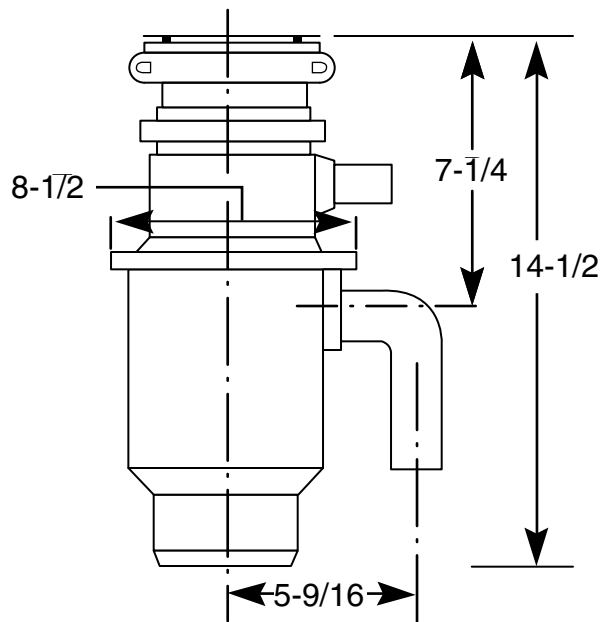

GE Appliances

GFC720F—GE Super Capacity Continuous Feed Disposer

Disposall® Food Waste Disposer Dimensions (in inches)

Inlet/Outlet Diameters	
Dishwasher inlet diameter (in.)	3/4
Drain outlet diameter (in.)	1-1/2

Features and Benefits

- Super Capacity Continuous Feed Disposer
- 2700 RPM Grinding Action
- 3/4 Horsepower Motor
- 2 Level Precutter
- Stainless Steel Turntable
- Stainless Steel Jam Resistant, Dual Swivel Impellers
- Direct Wire Power Connection
- Stainless Steel Sink Flange
- Dishwasher Drain Connector
- Manual Reset Overload Protector
- Wall Switch with Sink Stopper
- SplashGuard
- Cold-Rolled Carbon Steel Armature Shaft Material
- QuietPower™ II Sound Insulation Package
- EZ Mount Installation
- Model GFC720F