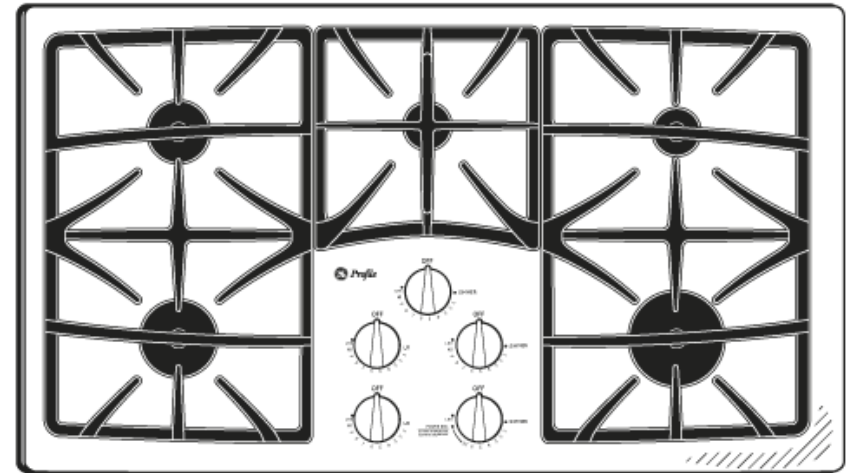

Specification Revised 3/13

230246

PGP966SET

GE Profile™ Series 36" Built-In Gas Cooktop

Features and Benefits

- Deep-recessed cooktop - Deep-recessed cooktop contains spills in one area that's easy to wipe clean
- Sealed cooktop burners - Burner elements are sealed to the cooktop to keep foods and liquid contained on the cooktop, making cleaning painless
- Power Boil 15,000 BTU burner - This powerful element instantly supplies the intense heat need for boiling, sautéing and stir frying
- Precise Simmer burner - Allows for low, even heat distribution that is ideal for delicate foods and sauces
- Matte Deluxe-Cast Grates - Durable cast-iron offers lasting performance
- Dishwasher-Safe Grates and Knobs - Feature durable construction for worry-free, effortless cleaning and maintenance
- Model PGP966SETSS - Stainless steel