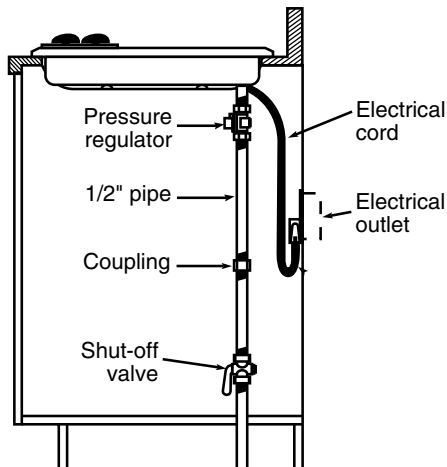

Note: If installing with a GE Profile™ Telescopic Downdraft System, consult both cooktop and downdraft installation instructions packed with product before installing. Cooktop gas/electric supply may need to be re-routed to install downdraft.

Electrical Rating: 120V, 60Hz, 5A

Installation With Single Wall Oven Information:

30" Gas Cooktops are approved for use over select GE 27" and 30" Wall Ovens and Warming Drawers. 30" and 36" Gas cooktops are approved for use over 30" Wall Ovens and Warming Drawers. Refer to cooktop and wall oven/warming drawer installation instructions packed with product for current dimensional data.

Installation Information: Before installing, consult installation instructions, packed with product, for current dimensional data.

Gas Connection

For answers to your Monogram® or GE® appliance questions, visit our website at geappliances.com or call GE Answer Center® service, 800.626.2000.

Specification Revised 3/13

230246

PGP966SET

GE Profile™ Series 36" Built-In Gas Cooktop

Features and Benefits

- Deep-recessed cooktop - Deep-recessed cooktop contains spills in one area that's easy to wipe clean
- Sealed cooktop burners - Burner elements are sealed to the cooktop to keep foods and liquid contained on the cooktop, making cleaning painless
- Power Boil 15,000 BTU burner - This powerful element instantly supplies the intense heat need for boiling, sautéing and stir frying
- Precise Simmer burner - Allows for low, even heat distribution that is ideal for delicate foods and sauces
- Matte Deluxe-Cast Grates - Durable cast-iron offers lasting performance
- Dishwasher-Safe Grates and Knobs - Feature durable construction for worry-free, effortless cleaning and maintenance
- Model PGP966SETSS - Stainless steel