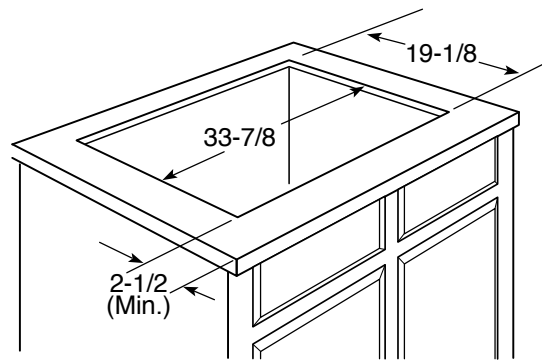

PGP966SET

GE Profile™ Series 36" Built-In Gas Cooktop

Dimensions and Installation Information

AGA Requirement: All gas cooktop models require 7/16" free area below cooktop height to combustible material. Requires 18" minimum from countertop to adjacent overhead cabinets.

Note: If installing with a GE Profile™ Telescopic Downdraft System, consult both cooktop and downdraft installation instructions packed with product before installing. Cooktop gas/electric supply may need to be re-routed to install downdraft.

Electrical Rating: 120V, 60Hz, 5A

Installation With Single Wall Oven Information:

30" Gas Cooktops are approved for use over select GE 27" and 30" Wall Ovens and Warming Drawers. 30" and 36" Gas cooktops are approved for use over 30" Wall Ovens and Warming Drawers. Refer to cooktop and wall oven/warming drawer installation instructions packed with product for current dimensional data.

Installation Information: Before installing, consult installation instructions, packed with product, for current dimensional data.