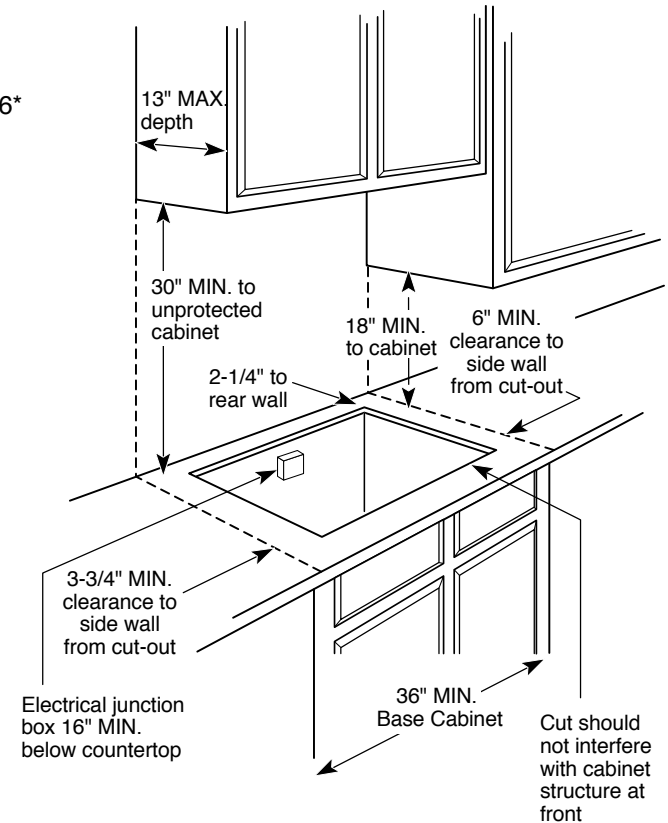

Gas Connection

For answers to your Monogram® or GE® appliance questions, visit our website at geappliances.com or call GE Answer Center® service, 800.626.2000.

Specification Revised 3/13

230246