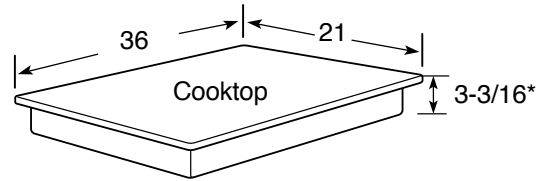

PGP966SET

GE Profile™ Series 36" Built-In Gas Cooktop

Dimensions and Installation Information

AGA Requirement: All gas cooktop models require 7/16" free area below cooktop height to combustible material. Requires 18" minimum from countertop to adjacent overhead cabinets.

Note: If installing with a GE Profile™ Telescopic Downdraft System, consult both cooktop and downdraft installation instructions packed with product before installing. Cooktop gas/electric supply may need to be re-routed to install downdraft.

Electrical Rating: 120V, 60Hz, 5A

Installation With Single Wall Oven Information:

30" Gas Cooktops are approved for use over select GE 27" and 30" Wall Ovens and Warming Drawers. 30" and 36" Gas cooktops are approved for use over 30" Wall Ovens and Warming Drawers. Refer to cooktop and wall oven/warming drawer installation instructions packed with product for current dimensional data.

Installation Information: Before installing, consult installation instructions, packed with product, for current dimensional data.