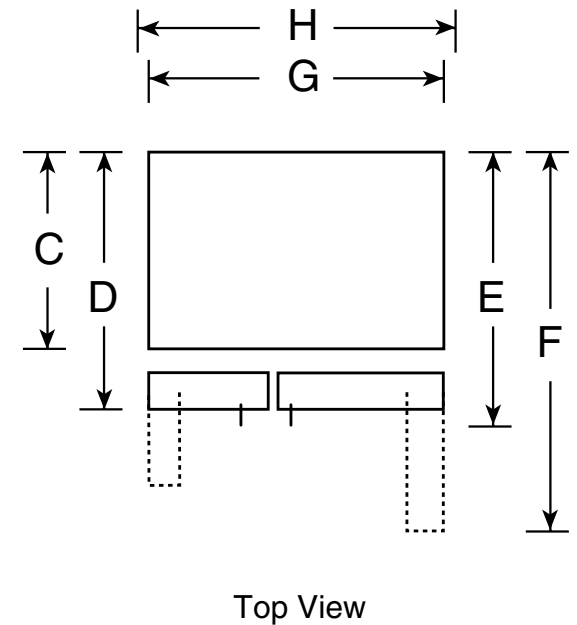

PSF26RGW

GE Profile™ 25.5 Cu. Ft. Side-By-Side Refrigerator

Dimensions and Installation Information (in inches)

Overall Dimensions	Height to top of hinge (in.) A	69-1/4
	Height to top of case (in.) B	68-3/4
	Case depth without door (in.) C†	28
	Case depth less door handle (in.) D†	32-1/4
	Case depth with door handle (in.) E†	34-11/16
	Depth with fresh food door open 90° (in.) F†	50-1/16
	Width (in.) G	35-3/4
Air Clearances	Width with door open 90° inc. door handle (in.) H	42
	Each side (in.)	1/8
	Top (in.)	1
	Back (in.)	1

†Water hook-up fits in back air clearance when calculating installation depth.

If installed against a wall, allow clearance of 14-3/16" on freezer side to remove bin. To remove fresh food pans, remove door bins.

Clearance required to remove fresh food full-size pan without disassembling is 18-15/16".

Allow additional space for any necessary leveling adjustments.

For answers to your Monogram,® GE Profile™ or GE® appliance questions, visit our website at ge.com or call GE Answer Center® service, 800.626.2000.