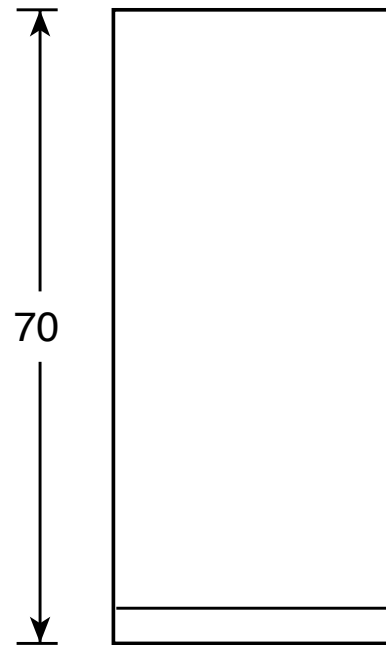

FUF20SUR

GE® 20.3 Cu. Ft. Capacity Frost-Free Upright Freezer

Dimensions and Installation Information (in inches)

Air Clearance	
Each side (in.)	3
Top (in.)	3
Back (in.)	3

Side View

Top View

For answers to your Monogram®, GE Profile™ or GE® appliance questions, visit our website at ge.com or call GE Answer Center® service, 800.626.2000.

imagination at work

Listed by
Underwriters
Laboratories

FUF20SUR

GE® 20.3 Cu. Ft. Capacity Frost-Free Upright Freezer

Features and Benefits

- 20.3 cu. ft. Capacity
- Frost-Free
- 5 Cabinet Shelves (1 Adjustable)
- 5 Freezer Door Shelves
- 1 Sliding Bulk Storage Basket
- Lock
- Interior Light
- Power "On" Light
- Adjustable Temperature Control
- Model FUF20SURWW – White