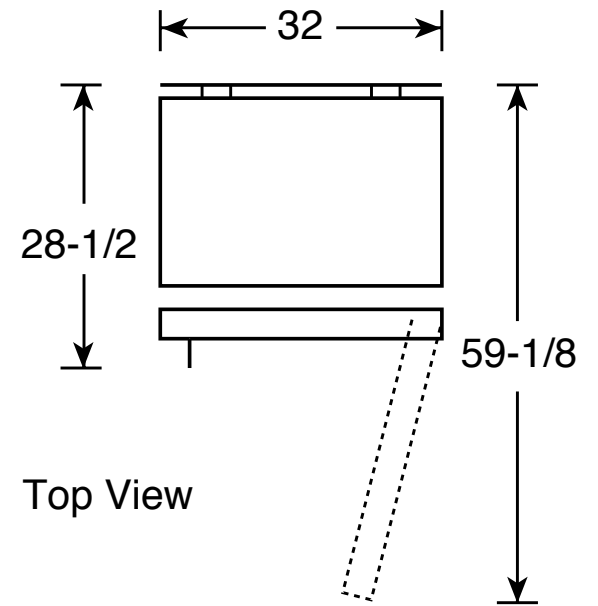

FUF20SUR

GE® 20.3 Cu. Ft. Capacity Frost-Free Upright Freezer

Dimensions and Installation Information (in inches)

Air Clearance	
Each side (in.)	3
Top (in.)	3
Back (in.)	3

Side View

Top View

For answers to your Monogram®, GE Profile™ or GE® appliance questions, visit our website at ge.com or call GE Answer Center® service, 800.626.2000.

imagination at work

Listed by
Underwriters
Laboratories

FUF20SUR

GE® 20.3 Cu. Ft. Capacity Frost-Free Upright Freezer

Features and Benefits

- 20.3 cu. ft. Capacity
- Frost-Free
- 5 Cabinet Shelves (1 Adjustable)
- 5 Freezer Door Shelves
- 1 Sliding Bulk Storage Basket
- Lock
- Interior Light
- Power "On" Light
- Adjustable Temperature Control
- Model FUF20SURWW – White