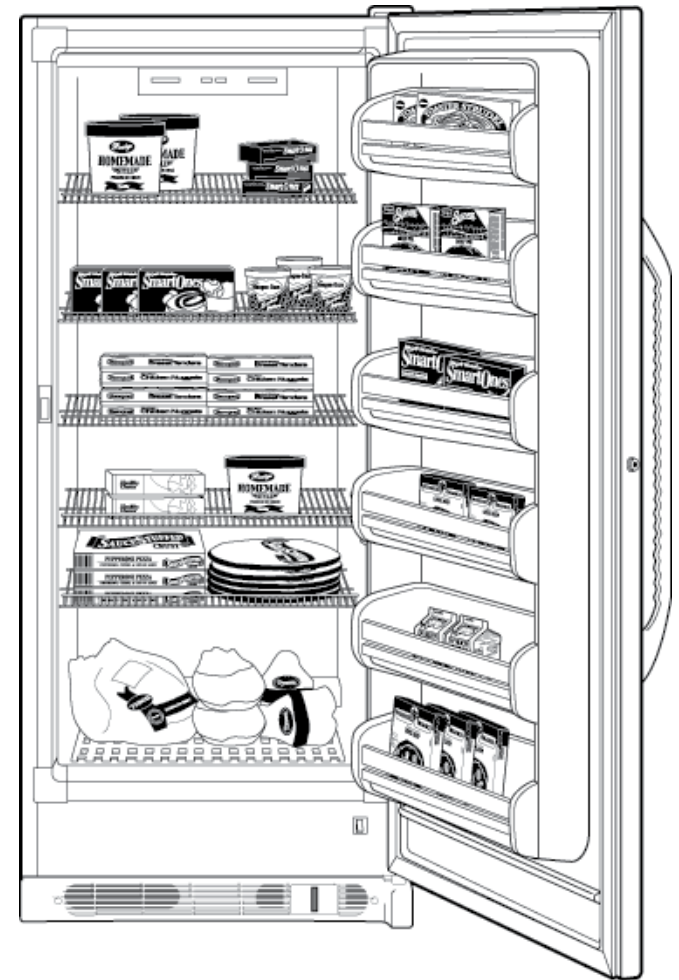

FUF20SUR

GE® 20.3 Cu. Ft. Capacity Frost-Free Upright Freezer

Dimensions and Installation Information (in inches)

Air Clearance	
Each side (in.)	3
Top (in.)	3
Back (in.)	3

Side View

Top View

For answers to your Monogram®, GE Profile™ or GE® appliance questions, visit our website at ge.com or call GE Answer Center® service, 800.626.2000.

imagination at work

Listed by
Underwriters
Laboratories

FUF20SUR

GE® 20.3 Cu. Ft. Capacity Frost-Free Upright Freezer

Features and Benefits

- 20.3 cu. ft. Capacity
- Frost-Free
- 5 Cabinet Shelves (1 Adjustable)
- 5 Freezer Door Shelves
- 1 Sliding Bulk Storage Basket
- Lock
- Interior Light
- Power "On" Light
- Adjustable Temperature Control
- Model FUF20SURWW – White