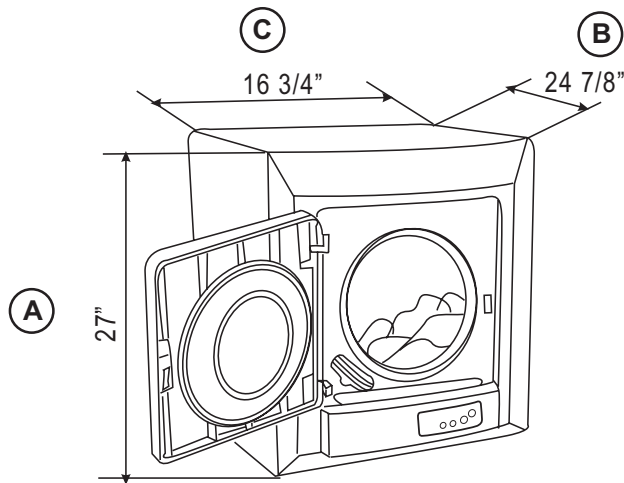

Letter	Overall Dimensions	in.
A	Height	27"
B	Depth	24 7/8"
C	Width	16 3/4"

Overall Packaging Details	
Packaging	lb./in.
Gross Weight	73.17 lbs.
Dimensions	W 28" D 19" H 31 1/2"

Power Requirements	
Electrical Rating	120V, 60Hz

Product Technical Illustration

General Appliance Information

Please read all installation details and instructions before use.

Contact Us

For questions regarding this product please refer to our website at haieramerica.com or call our customer service center at 877-337-3639.