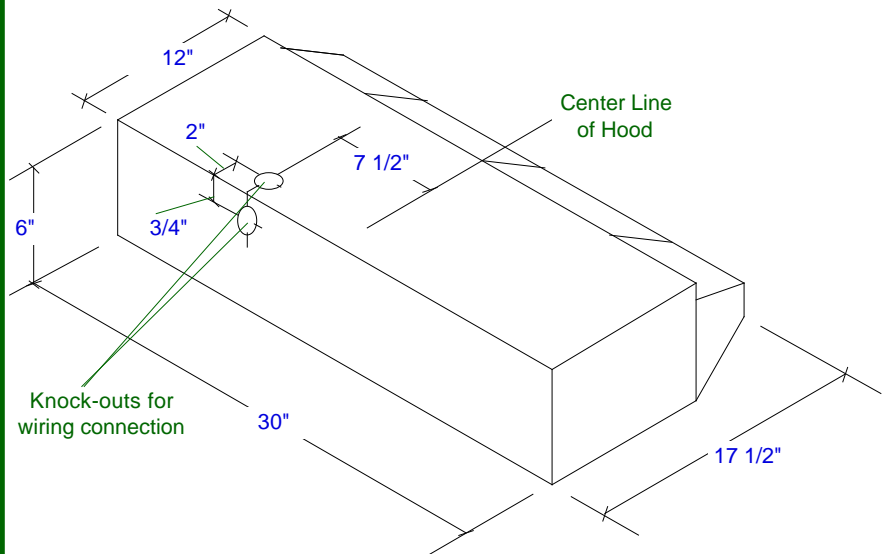

This Data Sheet Includes Information On

**Magic Chef**

Product Model Number (s):

Hoods:

UXT4030AAB, UXT4030AAW, UXT4030AAS and  
UXT4030AAQ

Dimensions (Actual Size)

Width: 30"

Height : 6"

Top Depth: 12"

Bottom Depth: 17 1/2"

Dimension from back to center  
line of top power supply hole: 2"

Dimension from top to center line  
of back power supply hole: 3/4"

Dimension from hood center line to  
center line of power supply holes: 7 1/2"

Additional Information

- Electrical Requirements: 120V, 60Hz, 2.2amps.
- For most efficient operation, the top of the hood should be 66" from the floor.

View is looking at the Rear Top of the Unit  
(not to scale)