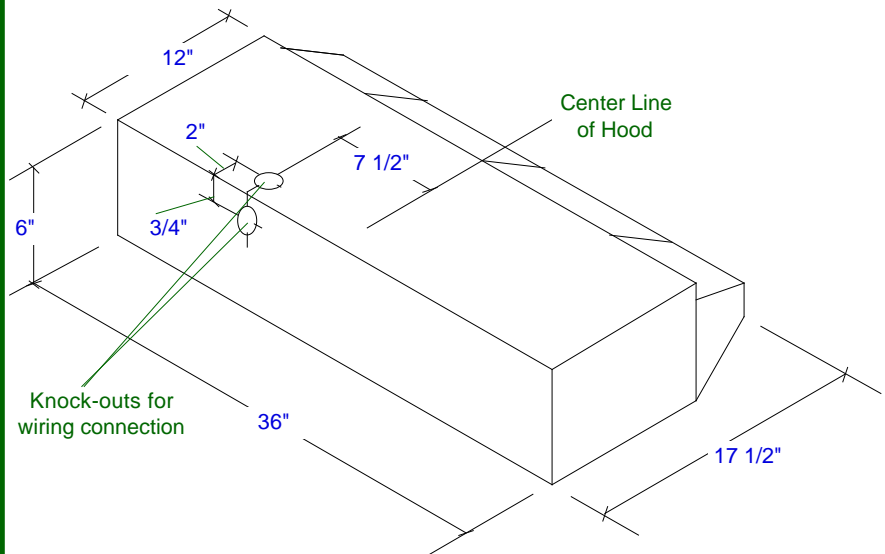

This Data Sheet Includes Information On

Magic Chef

Product Model Number (s):

Hoods:

UXT4036AAB, UXT4036AAW, UXT4036AAS and
UXT4036AAQ

Dimensions (Actual Size)

Width: 36"

Height : 6"

Top Depth: 12"

Bottom Depth: 17 1/2"

Dimension from back to center
line of top power supply hole: 2"

Dimension from top to center line
of back power supply hole: 3/4"

Dimension from hood center line to
center line of power supply holes: 7 1/2"

Additional Information

- Electrical Requirements: 120V, 60Hz, 2.2amps.
- For most efficient operation, the top of the hood should be 66" from the floor.

View is looking at the Rear Top of the Unit
(not to scale)