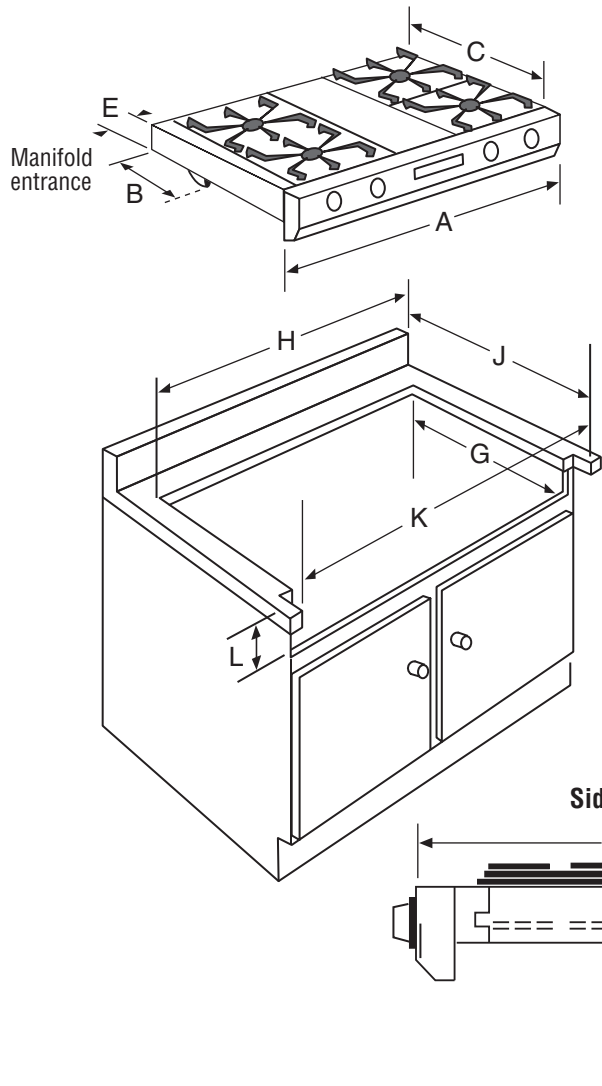

PRO-STYLE® GAS COOKTOP

Style of product may vary from picture

PRODUCT DIMENSIONS

	INCHES	CENTIMETERS
A	36 1/16	91.6
B	10	25.4
C	24 9/16	62.4
D	5 3/8	13.7
E	1	2.5
F	8 3/8	21.3
G	22	55.9
H	35 1/16 ± 1/16	89.1 ± 0.2
J	23 1/16 ± 1/16	58.6 ± 0.2
K	36 1/16	91.6
L ¹	6 7/8 - 9	17.5 - 22.9

MODEL SKUs

JGCP636ADP

NOTES:

1. Recommend 8" for custom cabinetry.

Electrical requirements: Provide for 120 VAC, 60 Hz. The unit must be properly circuit protected and wired according to local electrical codes.