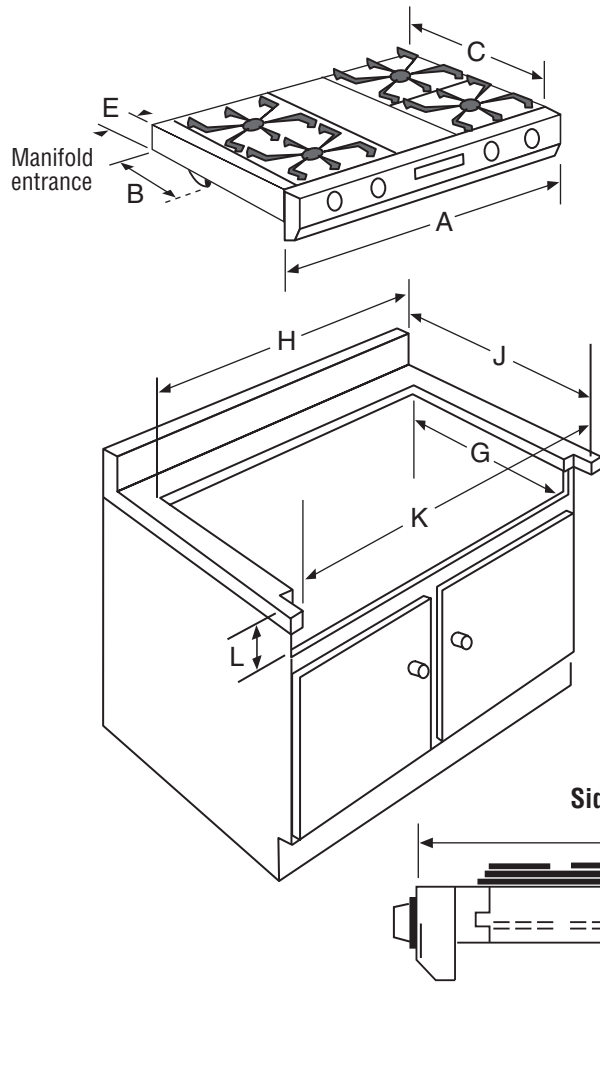

PRO-STYLE® GAS COOKTOP

Style of product may vary from picture

PRODUCT DIMENSIONS

	INCHES	CENTIMETERS
A	46 13/16	118.9
B	10	25.4
C	24 9/16	62.4
D	5 3/8	13.7
E	1	2.5
F	8 3/8	21.3
G	22	55.9
H	45 3/4 ± 1/16	116.2 ± 0.2
J	23 1/16 ± 1/16	58.6 ± 0.2
K	46 13/16	118.9
L ¹	6 7/8 - 9	17.5 - 22.9

MODEL SKUs

JGCP648ADP

NOTES:

1. Recommend 8" for custom cabinetry.

Electrical requirements: Provide for 120 VAC, 60 Hz. The unit must be properly circuit protected and wired according to local electrical codes.