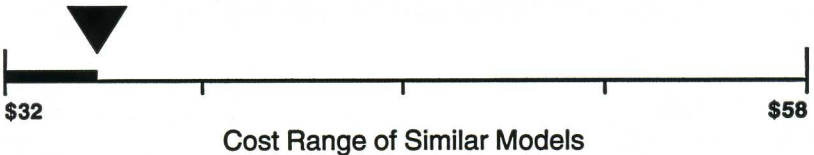

ENERGYGUIDE

Refrigerator
• Automatic Defrost

KitchenAid
Model: KDDC24R
KDDO24R
Capacity: 5.1 Cubic Feet

Estimated Yearly Operating Cost

\$35

325 kWh

Estimated Yearly Electricity use

Your cost will depend on your utility rates and use.