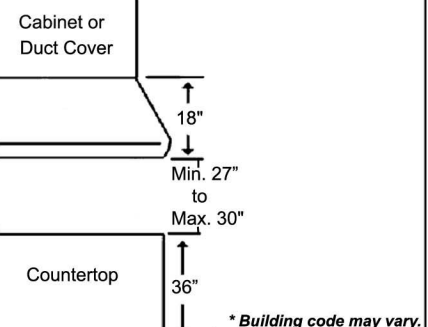

Model No. CH0030DC-12
CH0036DC-12
CH0042DC-12
CH0048DC-12

Information subject to change without notice.

Measurement in inches (mm). Inches are converted from millimeter and are estimated.

**In House Test Static Pressure "0".

www.KOBERangeHoods.com

VER. 08/07/09