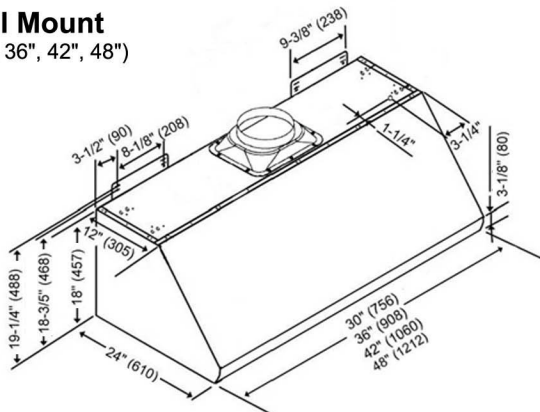

| | |
|-----------------------------|---|
| Appearance | |
| Stainless Steel | ● |
| Seamless | ● |
| Performance | |
| CFM** | 400 to 1000 |
| Sone / Decibel | 1.4 to 8.0 / 45dB to 70dB |
| QuietMode™ | 1.4 Sones / 45dB |
| Features | |
| Halogen Light | 12V 20W x 2 (30" & 36") |
| | 12V 20W x 3 (42" & 48") |
| Heat Lamp | 2 Heat Lamp Sockets Included (175W Bulbs Not Included) |
| Power Supply | 120V 60Hz |
| Consumption | w/o Heating Lamp 300W 2.68A (30" & 36") |
| | w/o Heating Lamp 320W 2.86A (42" & 48") |
| No. of Speed | 4 (Electronic Buttons) |
| Fan Type | Double Horizontal Squirrel Cage |
| Ducting | Top Transition Rectangular to 8" Round |
| Filter | Baffle (30", 36", 42" - x 2), (48" - x 3) |
| Optional Accessories | |
| Duct Cover | CH0030DC-12 (30") |
| | CH0036DC-12 (36") |
| | CH0042DC-12 (42") |
| | CH0048DC-12 (48") |
| Stainless Steel Back Splash | SSP30 (30" x 32"), SSP36 (36" x 32") |

Under Cabinet

(30", 36", 42", 48")

Wall Mount

(30", 36", 42", 48")

Wall Mount

(with Duct Cover)

Optional Accessories

Duct Cover

Model No. CH0030DC-12
 CH0036DC-12
 CH0042DC-12
 CH0048DC-12

Information subject to change without notice.

Measurement in inches (mm). Inches are converted from millimeter and are estimated.

**In House Test Static Pressure "0".