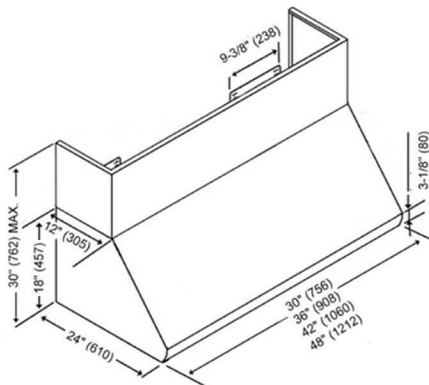

Under Cabinet

(30", 36", 42", 48")

Wall Mount

(30", 36", 42", 48")

Wall Mount

(with Duct Cover)

Optional Accessories

Duct Cover

Model No. CH0030DC-12
 CH0036DC-12
 CH0042DC-12
 CH0048DC-12

Information subject to change without notice.

Measurement in inches (mm). Inches are converted from millimeter and are estimated.

**In House Test Static Pressure "0".