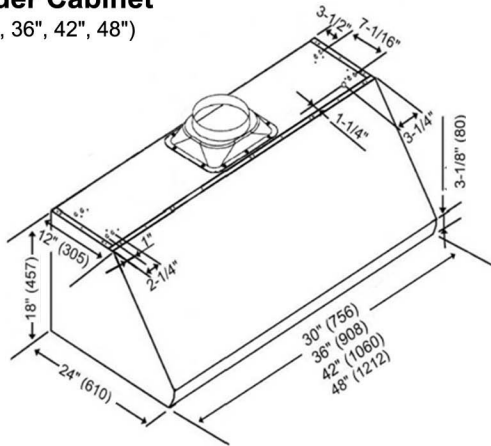

KOBE®

So Quiet...

You Won't Believe It's On!

Model No: CH0030SQB (30")
 CH0036SQB (36")
 CH0042SQB (42")
 CH0048SQB (48")

CH-100 Series shown
 with optional duct cover.

Under Cabinet or Wall Mount

CH-100 Series

Under Cabinet

(30", 36", 42", 48")

Wall Mount

(30", 36", 42", 48")

Wall Mount

(with Duct Cover)

Optional Accessories

Duct Cover

Model No. CH0030DC-12
 CH0036DC-12
 CH0042DC-12
 CH0048DC-12

Information subject to change without notice.

Measurement in inches (mm). Inches are converted from millimeter and are estimated.

**In House Test Static Pressure "0".