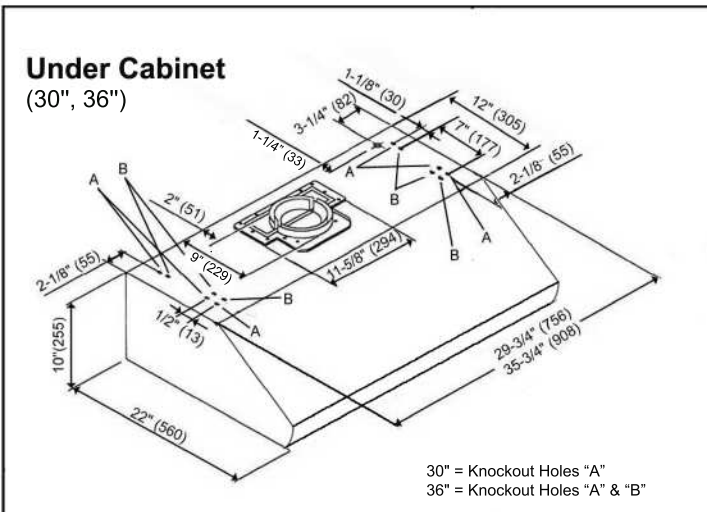

## Under Cabinet or Wall Mount

### Optional Accessories

**Wall Mount**  
(with Duct Cover)

**Duct Cover**

Cabinet or  
Duct Cover

10"  
Min. 27"  
to  
Max. 30"

Countertop

36"

Information subject to change without notice.