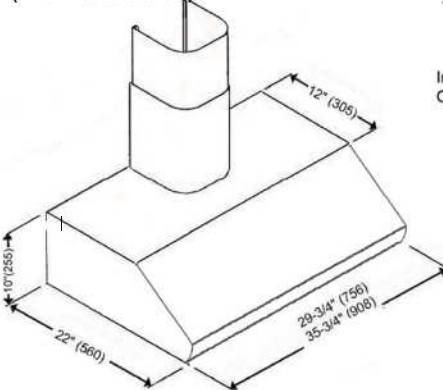

### CH-77 Series

**NEW 2012**

<b>Appearance</b>	
Stainless Steel	•
Seamless	•
<b>Performance</b>	
CFM	300 to 760
Sone / Decibel	1.2 to 4.8 / 42dB to 63dB
QuietMode™	1.2 Sone / 42dB
<b>Features</b>	
Light	3 Watt LED x 2
Power Supply / Consumption	120V 60Hz / 198W 1.71A
No. of Speed	4 (Electronic Buttons)
Fan Type	Twin Vertical Turbine Impeller
Ducting Options	Top - 6" Round, 7" Round and 3-1/4" x 10" Rectangular Rear- 3-1/4" x 10" Rectangular
Filter	Baffle Filters x 2
<b>Optional Accessories</b>	
Duct Cover	CH1120DC
Stainless Steel Back Splash	SSP30 (30" x 32"), SSP36 (36" x 32")

### Optional Accessories

**Wall Mount**  
(with Duct Cover)

**Duct Cover**

Cabinet or  
Duct Cover

10"  
Min. 27"  
to  
Max. 30"

Countertop

36"

Information subject to change without notice.

\* Building code may vary.

Measurement in inches (mm). Inches are converted from millimeter and are estimated.

www.KOBERangeHoods.com

VER. 120201