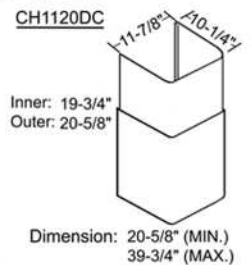

### CH-77 Series

**NEW 2012**

<b>Appearance</b>	
Stainless Steel	•
Seamless	•
<b>Performance</b>	
CFM	300 to 760
Sone / Decibel	1.2 to 4.8 / 42dB to 63dB
QuietMode™	1.2 Sone / 42dB
<b>Features</b>	
Light	3 Watt LED x 2
Power Supply / Consumption	120V 60Hz / 198W 1.71A
No. of Speed	4 (Electronic Buttons)
Fan Type	Twin Vertical Turbine Impeller
Ducting Options	Top - 6" Round, 7" Round and 3-1/4" x 10" Rectangular Rear- 3-1/4" x 10" Rectangular
Filter	Baffle Filters x 2
<b>Optional Accessories</b>	
Duct Cover	CH1120DC
Stainless Steel Back Splash	SSP30 (30" x 32"), SSP36 (36" x 32")

### Optional Accessories

**Wall Mount**  
(with Duct Cover)

**Duct Cover**

Cabinet or  
Duct Cover

10"  
Min. 27"  
to  
Max. 30"

Countertop

36"

Information subject to change without notice.

\* Building code may vary.

Measurement in inches (mm). Inches are converted from millimeter and are estimated.

www.KOBERangeHoods.com

VER. 120201