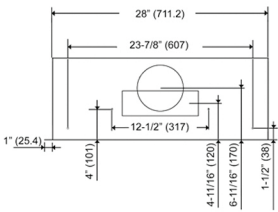

KOBE®

KOBE Range Hoods

So Quiet... You Won't Believe It's On!

Brillia INX2630SQB-700-2 Multi-Style

Push-Button Controls with LED Display

Wireless Remote Control

Model / Size	INX2630SQB-700-2 / 30"
Appearance	
Stainless Steel	✓
Seamless	✓
Performance	
CFM / Sone	300 to 750 / 1.0 to 6.0
QuietMode™	1.0 Sone / 40dB
ECO Mode	10 Minutes on QuietMode™ Every Hour to Promote a Cleaner Kitchen Air Quality
LED Lights	2 x Lights (3W)
Speed	4 Speed
Control	5 Push-Buttons with LED Display, Timer Control, 3-Minute Delay Shut-Off, ECO Control and Wireless Remote Control
Blower Type	Single Horizontal Squirrel Cage
Exhaust	Top - 6" Round Top - 3-1/4" x 10" Rectangular Rear - 6" Round Rear - 3-1/4" x 10" Rectangular
Consumption / Ampere	290W / 2.5A
Filter	Baffle Filter
Optional Accessories	
Liner	INL36252B (36")

Side View

Bottom View

Back View

Top View

Front View

Optional Accessories

Adjustable Liner (36") - Model # INL36252B (36")

Information subject to change without notice.
Measurement in inches (mm). Inches are converted from millimeters