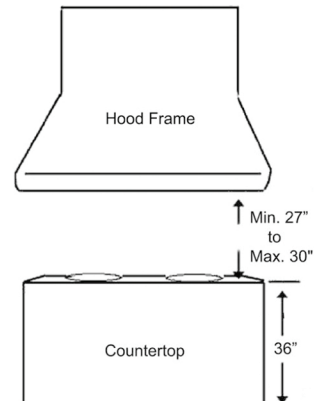

Side View

Bottom View

Back View

Top View

Front View

Optional Accessories

Adjustable Liner (36") - Model # INL36252B (36")

Information subject to change without notice.
Measurement in inches (mm). Inches are converted from millimeters