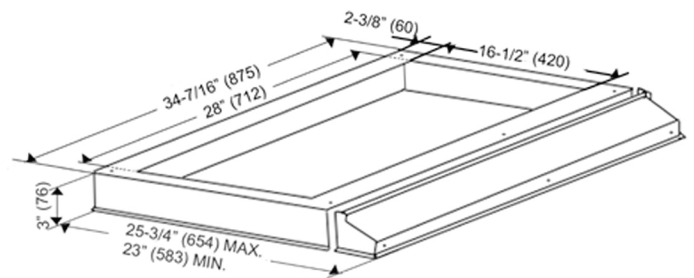

Side View

Bottom View

Back View

Top View

Front View

Optional Accessories

Adjustable Liner (36") - Model # INL36252B (36")

Information subject to change without notice.
Measurement in inches (mm). Inches are converted from millimeters