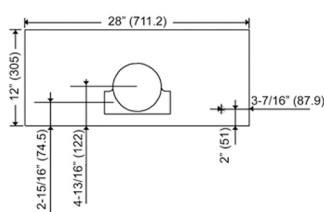

Side View

Bottom View

Back View

Top View

Front View

Optional Accessories

Adjustable Liner (36") - Model # INL36252B (36")

Information subject to change without notice.
Measurement in inches (mm). Inches are converted from millimeters