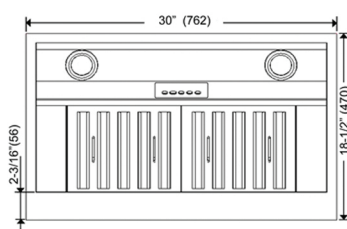

KOBE®

KOBE Range Hoods

So Quiet... You Won't Believe It's On!

Brillia INX2630SQB-700-2 Multi-Style

Push-Button Controls with LED Display

Wireless Remote Control

Model / Size	INX2630SQB-700-2 / 30"
Appearance	
Stainless Steel	✓
Seamless	✓
Performance	
CFM / Sone	300 to 750 / 1.0 to 6.0
QuietMode™	1.0 Sone / 40dB
ECO Mode	10 Minutes on QuietMode™ Every Hour to Promote a Cleaner Kitchen Air Quality
LED Lights	2 x Lights (3W)
Speed	4 Speed
Control	5 Push-Buttons with LED Display, Timer Control, 3-Minute Delay Shut-Off, ECO Control and Wireless Remote Control
Blower Type	Single Horizontal Squirrel Cage
Exhaust	Top - 6" Round Top - 3-1/4" x 10" Rectangular Rear - 6" Round Rear - 3-1/4" x 10" Rectangular
Consumption / Ampere	290W / 2.5A
Filter	Baffle Filter
Optional Accessories	
Liner	INL36252B (36")

Side View

Bottom View

Back View

Top View

Front View

Optional Accessories

Adjustable Liner (36") - Model # INL36252B (36")

Information subject to change without notice.
Measurement in inches (mm). Inches are converted from millimeters