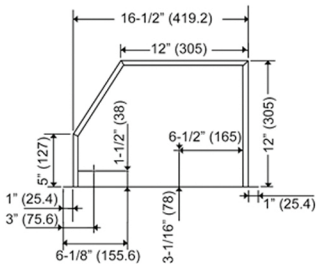

KOBE®

KOBE Range Hoods

So Quiet... You Won't Believe It's On!

Brillia INX2630SQB-700-2 Multi-Style

Push-Button Controls with LED Display

Wireless Remote Control

Model / Size	INX2630SQB-700-2 / 30"
Appearance	
Stainless Steel	✓
Seamless	✓
Performance	
CFM / Sone	300 to 750 / 1.0 to 6.0
QuietMode™	1.0 Sone / 40dB
ECO Mode	10 Minutes on QuietMode™ Every Hour to Promote a Cleaner Kitchen Air Quality
LED Lights	2 x Lights (3W)
Speed	4 Speed
Control	5 Push-Buttons with LED Display, Timer Control, 3-Minute Delay Shut-Off, ECO Control and Wireless Remote Control
Blower Type	Single Horizontal Squirrel Cage
Exhaust	Top - 6" Round Top - 3-1/4" x 10" Rectangular Rear - 6" Round Rear - 3-1/4" x 10" Rectangular
Consumption / Ampere	290W / 2.5A
Filter	Baffle Filter
Optional Accessories	
Liner	INL36252B (36")

Side View

Bottom View

Back View

Top View

Front View

Optional Accessories

Adjustable Liner (36") - Model # INL36252B (36")

Information subject to change without notice.
Measurement in inches (mm). Inches are converted from millimeters