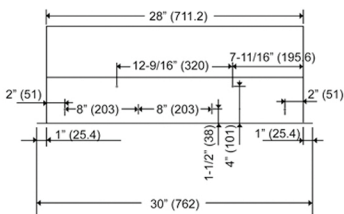

Side View

Bottom View

Back View

Top View

Front View

Optional Accessories

Adjustable Liner (36") - Model # INL36252B (36")

Information subject to change without notice.
Measurement in inches (mm). Inches are converted from millimeters