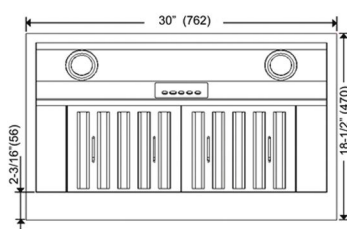

KOBE®

KOBE Range Hoods

So Quiet... You Won't Believe It's On!

Brillia INX2630SQB-700-2 Multi-Style

Push-Button Controls with LED Display

Wireless Remote Control

Model / Size	INX2630SQB-700-2 / 30"
Appearance	
Stainless Steel	✓
Seamless	✓
Performance	
CFM / Sone	300 to 750 / 1.0 to 6.0
QuietMode™	1.0 Sone / 40dB
ECO Mode	10 Minutes on QuietMode™ Every Hour to Promote a Cleaner Kitchen Air Quality
LED Lights	2 x Lights (3W)
Speed	4 Speed
Control	5 Push-Buttons with LED Display, Timer Control, 3-Minute Delay Shut-Off, ECO Control and Wireless Remote Control
Blower Type	Single Horizontal Squirrel Cage
Exhaust	Top - 6" Round Top - 3-1/4" x 10" Rectangular Rear - 6" Round Rear - 3-1/4" x 10" Rectangular
Consumption / Ampere	290W / 2.5A
Filter	Baffle Filter
Optional Accessories	
Liner	INL36252B (36")

Side View

Bottom View

Back View

Top View

Front View

Optional Accessories

Adjustable Liner (36") - Model # INL36252B (36")

Information subject to change without notice.
Measurement in inches (mm). Inches are converted from millimeters