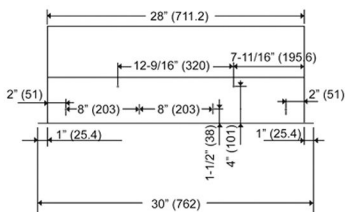

Side View

Bottom View

Back View

Top View

Front View

Optional Accessories

Adjustable Liner (36") - Model # INL36252B (36")

Information subject to change without notice.
Measurement in inches (mm). Inches are converted from millimeters