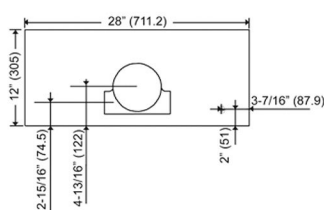

Side View

Bottom View

Back View

Top View

Front View

Optional Accessories

Adjustable Liner (36") - Model # INL36252B (36")

Information subject to change without notice.
Measurement in inches (mm). Inches are converted from millimeters