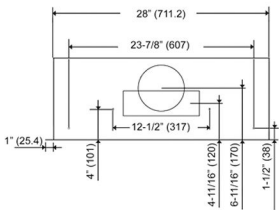

KOBE®

KOBE Range Hoods

So Quiet... You Won't Believe It's On!

Brillia INX2630SQB-700-2 Multi-Style

Push-Button Controls with LED Display

Wireless Remote Control

Model / Size	INX2630SQB-700-2 / 30"
Appearance	
Stainless Steel	✓
Seamless	✓
Performance	
CFM / Sone	300 to 750 / 1.0 to 6.0
QuietMode™	1.0 Sone / 40dB
ECO Mode	10 Minutes on QuietMode™ Every Hour to Promote a Cleaner Kitchen Air Quality
LED Lights	2 x Lights (3W)
Speed	4 Speed
Control	5 Push-Buttons with LED Display, Timer Control, 3-Minute Delay Shut-Off, ECO Control and Wireless Remote Control
Blower Type	Single Horizontal Squirrel Cage
Exhaust	Top - 6" Round Top - 3-1/4" x 10" Rectangular Rear - 6" Round Rear - 3-1/4" x 10" Rectangular
Consumption / Ampere	290W / 2.5A
Filter	Baffle Filter
Optional Accessories	
Liner	INL36252B (36")

Side View

Bottom View

Back View

Top View

Front View

Optional Accessories

Adjustable Liner (36") - Model # INL36252B (36")

Information subject to change without notice.
Measurement in inches (mm). Inches are converted from millimeters