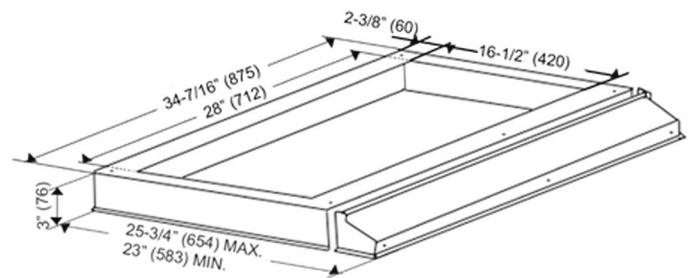

Side View

Bottom View

Back View

Top View

Front View

Optional Accessories

Adjustable Liner (36") - Model # INL36252B (36")

Information subject to change without notice.
Measurement in inches (mm). Inches are converted from millimeters