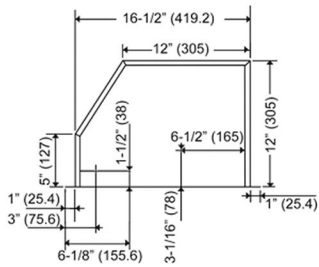

KOBE®

KOBE Range Hoods

So Quiet... You Won't Believe It's On!

Brillia INX2630SQB-700-2 Multi-Style

Push-Button Controls with LED Display

Wireless Remote Control

Model / Size	INX2630SQB-700-2 / 30"
Appearance	
Stainless Steel	✓
Seamless	✓
Performance	
CFM / Sone	300 to 750 / 1.0 to 6.0
QuietMode™	1.0 Sone / 40dB
ECO Mode	10 Minutes on QuietMode™ Every Hour to Promote a Cleaner Kitchen Air Quality
LED Lights	2 x Lights (3W)
Speed	4 Speed
Control	5 Push-Buttons with LED Display, Timer Control, 3-Minute Delay Shut-Off, ECO Control and Wireless Remote Control
Blower Type	Single Horizontal Squirrel Cage
Exhaust	Top - 6" Round Top - 3-1/4" x 10" Rectangular Rear - 6" Round Rear - 3-1/4" x 10" Rectangular
Consumption / Ampere	290W / 2.5A
Filter	Baffle Filter
Optional Accessories	
Liner	INL36252B (36")

Side View

Bottom View

Back View

Top View

Front View

Optional Accessories

Adjustable Liner (36") - Model # INL36252B (36")

Information subject to change without notice.
Measurement in inches (mm). Inches are converted from millimeters