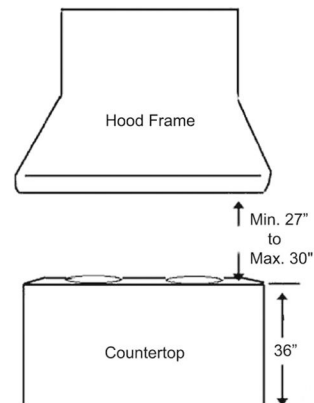

Side View

Bottom View

Back View

Top View

Front View

Optional Accessories

Adjustable Liner (36") - Model # INL36252B (36")

Information subject to change without notice.
Measurement in inches (mm). Inches are converted from millimeters