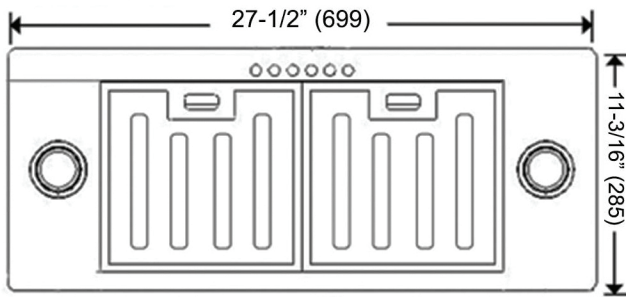

KOBE®

KOBE Range Hoods

So Quiet... You Won't Believe It's On!

Brillia INX27 SQB-700-1 SERIES Built-In

Model / Size		INX2730SQB-700-1 / 30"
Appearance		
Stainless Steel		✓
Seamless		✓
Performance		
CFM / Sone		300 to 750 / 1.0 to 5.6
QuietMode™		1.0 Sone / 40dB
LED Lights		2 x Lights (3W)
Speed		3 Speed
Control		Push Button
Blower Type		Single Horizontal Squirrel Cage
Exhaust		Top - 6" Round
Consumption / Ampere		120W / 3.3A
Filter		Baffle Filter
Optional Accessories		
Liner		INL36211A (36")

Bottom View

Front View

Optional Liner

Information subject to change without notice.
Measurement in inches (mm). Inches are converted from millimeters

* Building code may vary.
www.koberangehoods.com VER. 160101