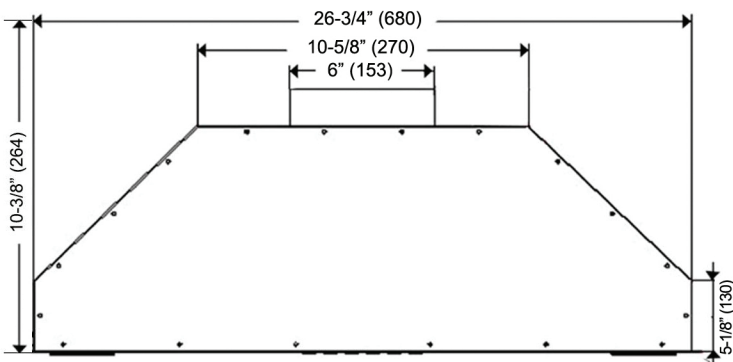

KOBE®

KOBE Range Hoods

So Quiet... You Won't Believe It's On!

Brillia INX27 SQB-700-1 SERIES Built-In

Model / Size		INX2730SQB-700-1 / 30"
Appearance		
Stainless Steel		✓
Seamless		✓
Performance		
CFM / Sone		300 to 750 / 1.0 to 5.6
QuietMode™		1.0 Sone / 40dB
LED Lights		2 x Lights (3W)
Speed		3 Speed
Control		Push Button
Blower Type		Single Horizontal Squirrel Cage
Exhaust		Top - 6" Round
Consumption / Ampere		120W / 3.3A
Filter		Baffle Filter
Optional Accessories		
Liner		INL36211A (36")

Bottom View

Front View

Optional Liner

Information subject to change without notice.
Measurement in inches (mm). Inches are converted from millimeters

* Building code may vary.
www.koberangehoods.com VER. 160101