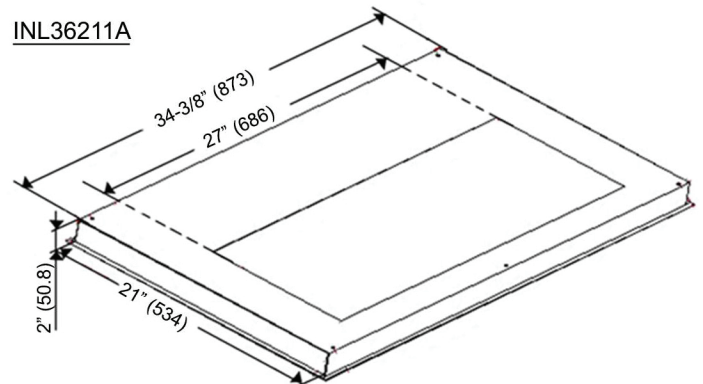

KOBE®

KOBE Range Hoods

So Quiet... You Won't Believe It's On!

Brillia INX27 SQB-700-1 SERIES Built-In

Model / Size		INX2730SQB-700-1 / 30"
Appearance		
Stainless Steel		✓
Seamless		✓
Performance		
CFM / Sone		300 to 750 / 1.0 to 5.6
QuietMode™		1.0 Sone / 40dB
LED Lights		2 x Lights (3W)
Speed		3 Speed
Control		Push Button
Blower Type		Single Horizontal Squirrel Cage
Exhaust		Top - 6" Round
Consumption / Ampere		120W / 3.3A
Filter		Baffle Filter
Optional Accessories		
Liner		INL36211A (36")

Bottom View

Front View

Optional Liner

Information subject to change without notice.
Measurement in inches (mm). Inches are converted from millimeters

* Building code may vary.
www.koberangehoods.com VER. 160101