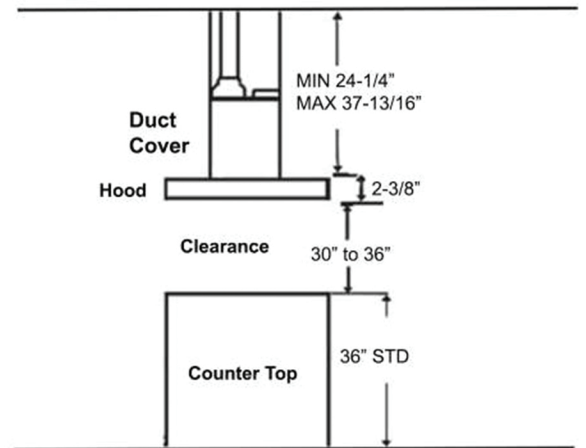

KOBE Range Hoods

So Quiet... You Won't Believe It's On!

Island Hood

Brillia ISX21 SQB-1 SERIES Island

Model / Size	ISX2130SQB-1 / 30" ISX2136SQB-1 / 36" ISX2142SQB-1 / 42"
Appearance	
Stainless Steel	✓
Seamless	✓
Performance	
CFM / Sone	300 to 750 / 1.0 to 5.6
QuietMode™	1.0 Sone / 40dB
LED Lights	4 x Lights (3W)
Speed	3 Speed
Control	Mechanical Push Button
Blower Type	Single Horizontal Squirrel Cage
Exhaust	Top - 6" Round
Consumption / Ampere	180W / 1.5A
Filter	Baffle Filter

Information subject to change without notice.
Measurement in inches (mm). Inches are converted from millimeters.

* Building code may vary.
www.koberangehoods.com VER. 160101