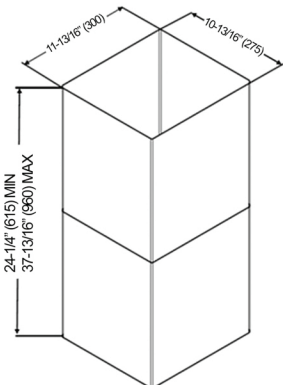

KOBE Range Hoods

So Quiet... You Won't Believe It's On!

Island Hood

Brillia ISX21 SQB-1 SERIES Island

Model / Size	ISX2130SQB-1 / 30" ISX2136SQB-1 / 36" ISX2142SQB-1 / 42"
Appearance	
Stainless Steel	✓
Seamless	✓
Performance	
CFM / Sone	300 to 750 / 1.0 to 5.6
QuietMode™	1.0 Sone / 40dB
LED Lights	4 x Lights (3W)
Speed	3 Speed
Control	Mechanical Push Button
Blower Type	Single Horizontal Squirrel Cage
Exhaust	Top - 6" Round
Consumption / Ampere	180W / 1.5A
Filter	Baffle Filter

Information subject to change without notice.
Measurement in inches (mm). Inches are converted from millimeters.

* Building code may vary.
www.koberangehoods.com VER. 160101