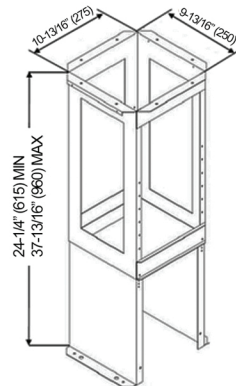

KOBE Range Hoods

So Quiet... You Won't Believe It's On!

Island Hood

Brillia ISX21 SQB-1 SERIES Island

Model / Size	ISX2130SQB-1 / 30" ISX2136SQB-1 / 36" ISX2142SQB-1 / 42"
Appearance	
Stainless Steel	✓
Seamless	✓
Performance	
CFM / Sone	300 to 750 / 1.0 to 5.6
QuietMode™	1.0 Sone / 40dB
LED Lights	4 x Lights (3W)
Speed	3 Speed
Control	Mechanical Push Button
Blower Type	Single Horizontal Squirrel Cage
Exhaust	Top - 6" Round
Consumption / Ampere	180W / 1.5A
Filter	Baffle Filter

Information subject to change without notice.
Measurement in inches (mm). Inches are converted from millimeters.

* Building code may vary.
www.koberangehoods.com VER. 160101