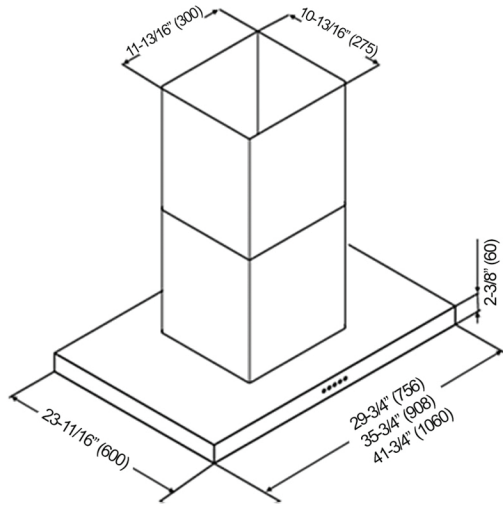

KOBE Range Hoods

So Quiet... You Won't Believe It's On!

Island Hood

Brillia ISX21 SQB-1 SERIES Island

Model / Size	ISX2130SQB-1 / 30" ISX2136SQB-1 / 36" ISX2142SQB-1 / 42"
Appearance	
Stainless Steel	✓
Seamless	✓
Performance	
CFM / Sone	300 to 750 / 1.0 to 5.6
QuietMode™	1.0 Sone / 40dB
LED Lights	4 x Lights (3W)
Speed	3 Speed
Control	Mechanical Push Button
Blower Type	Single Horizontal Squirrel Cage
Exhaust	Top - 6" Round
Consumption / Ampere	180W / 1.5A
Filter	Baffle Filter

Information subject to change without notice.
Measurement in inches (mm). Inches are converted from millimeters.

* Building code may vary.
www.koberangehoods.com VER. 160101