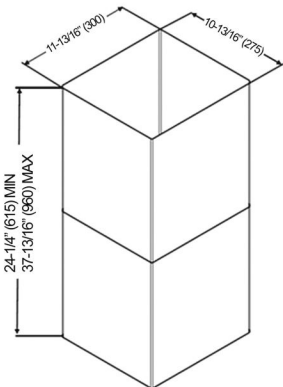

KOBE Range Hoods

So Quiet... You Won't Believe It's On!

Island Hood

Brillia ISX21 SQB-1 SERIES Island

Model / Size	ISX2130SQB-1 / 30" ISX2136SQB-1 / 36" ISX2142SQB-1 / 42"
Appearance	
Stainless Steel	✓
Seamless	✓
Performance	
CFM / Sone	300 to 750 / 1.0 to 5.6
QuietMode™	1.0 Sone / 40dB
LED Lights	4 x Lights (3W)
Speed	3 Speed
Control	Mechanical Push Button
Blower Type	Single Horizontal Squirrel Cage
Exhaust	Top - 6" Round
Consumption / Ampere	180W / 1.5A
Filter	Baffle Filter

Information subject to change without notice.
Measurement in inches (mm). Inches are converted from millimeters.

* Building code may vary.
www.koberangehoods.com VER. 160101