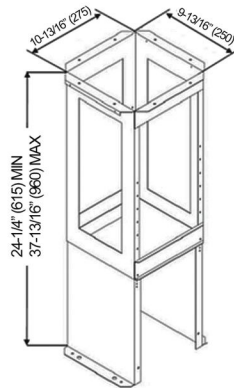

KOBE Range Hoods

So Quiet... You Won't Believe It's On!

Island Hood

Brillia ISX21 SQB-1 SERIES Island

Model / Size	ISX2130SQB-1 / 30" ISX2136SQB-1 / 36" ISX2142SQB-1 / 42"
Appearance	
Stainless Steel	✓
Seamless	✓
Performance	
CFM / Sone	300 to 750 / 1.0 to 5.6
QuietMode™	1.0 Sone / 40dB
LED Lights	4 x Lights (3W)
Speed	3 Speed
Control	Mechanical Push Button
Blower Type	Single Horizontal Squirrel Cage
Exhaust	Top - 6" Round
Consumption / Ampere	180W / 1.5A
Filter	Baffle Filter

Information subject to change without notice.
Measurement in inches (mm). Inches are converted from millimeters.

* Building code may vary.
www.koberangehoods.com VER. 160101