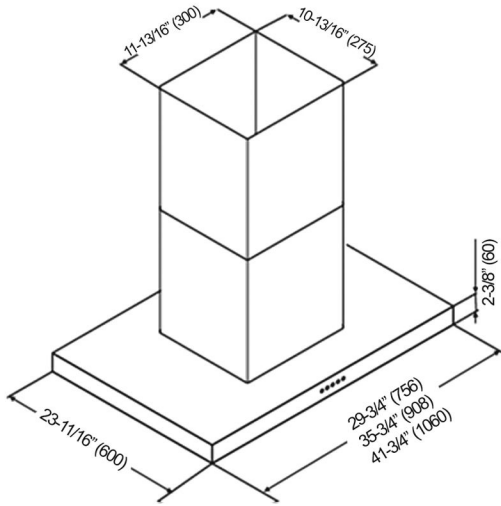

KOBE Range Hoods

So Quiet... You Won't Believe It's On!

Island Hood

Brillia ISX21 SQB-1 SERIES Island

Model / Size	ISX2130SQB-1 / 30" ISX2136SQB-1 / 36" ISX2142SQB-1 / 42"
Appearance	
Stainless Steel	✓
Seamless	✓
Performance	
CFM / Sone	300 to 750 / 1.0 to 5.6
QuietMode™	1.0 Sone / 40dB
LED Lights	4 x Lights (3W)
Speed	3 Speed
Control	Mechanical Push Button
Blower Type	Single Horizontal Squirrel Cage
Exhaust	Top - 6" Round
Consumption / Ampere	180W / 1.5A
Filter	Baffle Filter

Information subject to change without notice.
Measurement in inches (mm). Inches are converted from millimeters.

* Building code may vary.
www.koberangehoods.com VER. 160101