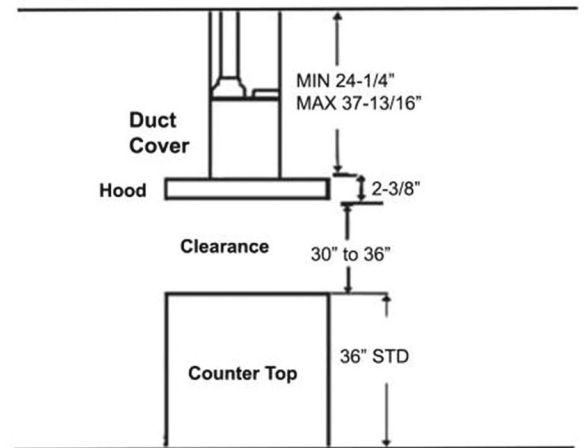

KOBE Range Hoods

So Quiet... You Won't Believe It's On!

Island Hood

Brillia ISX21 SQB-1 SERIES Island

Model / Size	ISX2130SQB-1 / 30" ISX2136SQB-1 / 36" ISX2142SQB-1 / 42"
Appearance	
Stainless Steel	✓
Seamless	✓
Performance	
CFM / Sone	300 to 750 / 1.0 to 5.6
QuietMode™	1.0 Sone / 40dB
LED Lights	4 x Lights (3W)
Speed	3 Speed
Control	Mechanical Push Button
Blower Type	Single Horizontal Squirrel Cage
Exhaust	Top - 6" Round
Consumption / Ampere	180W / 1.5A
Filter	Baffle Filter

Information subject to change without notice.
Measurement in inches (mm). Inches are converted from millimeters.

* Building code may vary.
www.koberangehoods.com VER. 160101