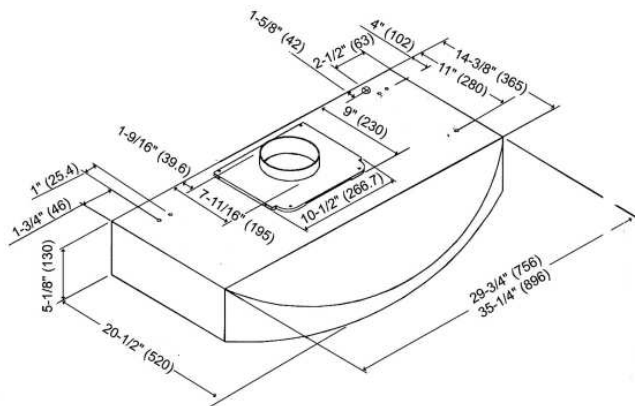

## Under Cabinet or Wall Mount

#### Under Cabinet

(30", 36")

#### Wall Mount

(30", 36")

##### Duct Cover

RA1020DC

Inner: 19-3/4" (502)  
Outer: 20-3/4" (527)

Dimension: 22" (MIN.)  
39-1/2" (MAX.)

Information subject to change without notice.

\* Building code may vary.