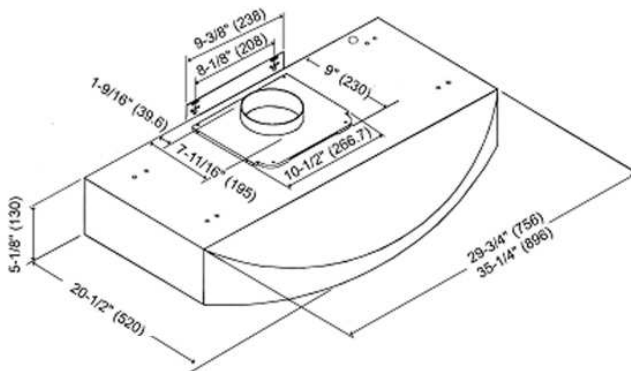

### RA-038 SQ Series

<b>Appearance</b>	
Stainless Steel	●
Seamless	●
<b>Performance</b>	
CFM	330 to 720
Sone / Decibel	1.2 to 4.8 / 42dB to 63dB
QuietMode™	1.2 Sones / 42dB
<b>Features</b>	
Halogen Light	12V 20W x 2
Power Supply / Consumption	120V 60Hz / 198W 1.71A
No. of Speed	3 (Rocker Switch)
Fan Type	Twin Vertical Turbine Impeller (#737)
Ducting	Top 6" Round
Filter	Safety Screen with Oil Container
<b>Optional Accessories</b>	
Duct Cover	RA1020DC
Stainless Steel Back Splash	SSP30 (30" x 32"), SSP36 (36" x 32")

#### Under Cabinet

(30", 36")

#### Wall Mount

(30", 36")

##### Duct Cover

RA1020DC

Inner: 19-3/4" (502)  
Outer: 20-3/4" (527)

Dimension: 22" (MIN.)  
39-1/2" (MAX.)

Information subject to change without notice.

\* Building code may vary.