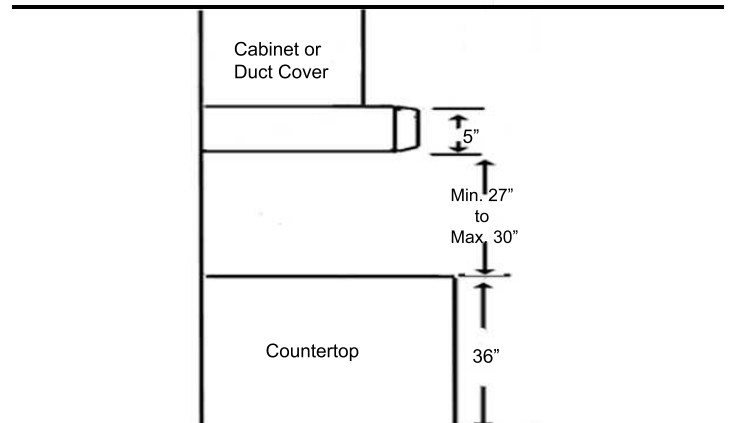

##### Wall Mount

(with Duct Cover)

##### Duct Cover

RA1020DC

Inner: 19-3/4" (502)  
Outer: 20-3/4" (527)

Dimension: 22" (MIN.)  
39-1/2" (MAX.)

Information subject to change without notice.

\* Building code may vary.