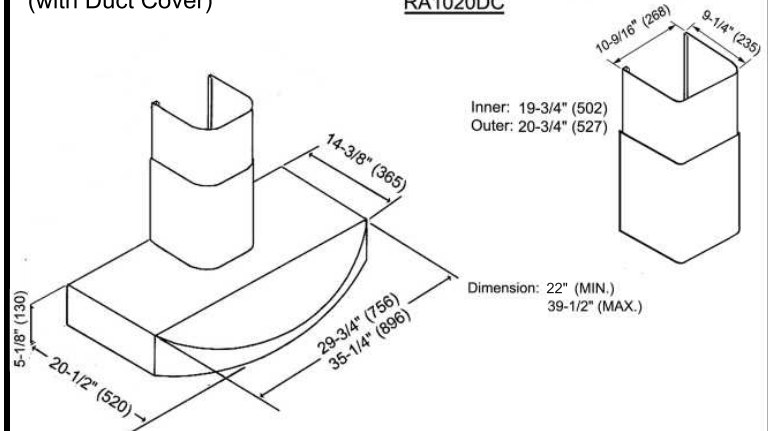

#### Under Cabinet

(30", 36")

#### Wall Mount

(30", 36")

##### Duct Cover

RA1020DC

Inner: 19-3/4" (502)  
Outer: 20-3/4" (527)

Dimension: 22" (MIN.)  
39-1/2" (MAX.)

Information subject to change without notice.

\* Building code may vary.