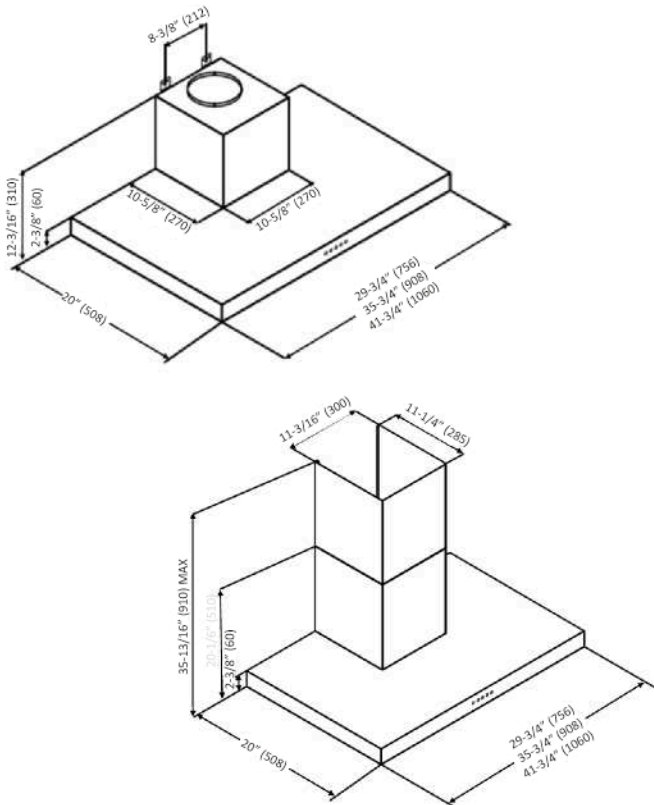

# KOBE®

KOBE Range Hoods

*So Quiet... You Won't Believe It's On!*

Wall Mount

Under Cabinet

## BRILLIA RAX21 SQB-1 SERIES Multi Style

<b>Model (Size)</b>	Wall Mount Style RAX2130SQB-WM-1 (30") RAX2136SQB-WM-1 (36") RAX2142SQB-WM-1 (42")
	Under Cabinet Style RAX2130SQB-1 (30") RAX2136SQB-1 (36") RAX2142SQB-1 (42")
<b>Appearance</b>	
<b>Stainless Steel</b>	✓
<b>Seamless</b>	✓
<b>Performance</b>	
<b>CFM / Sone</b>	300 to 750 / 1.0 to 5.6
<b>QuietMode™</b>	1.0 / 40 dB
<b>LED Lights</b>	2 x Lights (3W)
<b>Speed</b>	3-Speed
<b>Control</b>	Mechanical Push Button
<b>Blower Type</b>	Double Horizontal Squirrel Cage
<b>Exhaust</b>	Top 6" Round
<b>Consumption / Ampere</b>	300W / 2.5A
<b>Filter</b>	Baffle Filter

### Wall Mount

### Under Cabinet

Information subject to change without notice. Measurement in inches (mm). Inches are converted from millimeter and are estimated.