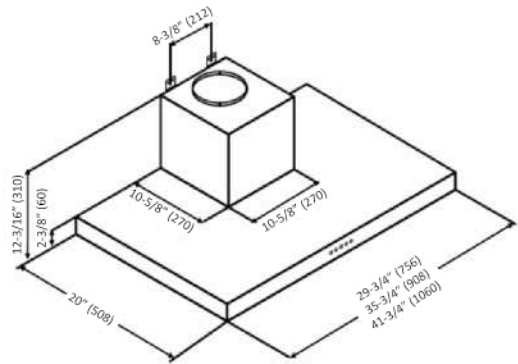

## BRILLIA RAX21 SQB-1 SERIES Multi Style

<b>Model (Size)</b>	Wall Mount Style RAX2130SQB-WM-1 (30") RAX2136SQB-WM-1 (36") RAX2142SQB-WM-1 (42")
	Under Cabinet Style RAX2130SQB-1 (30") RAX2136SQB-1 (36") RAX2142SQB-1 (42")
<b>Appearance</b>	
<b>Stainless Steel</b>	✓
<b>Seamless</b>	✓
<b>Performance</b>	
<b>CFM / Sone</b>	300 to 750 / 1.0 to 5.6
<b>QuietMode™</b>	1.0 / 40 dB
<b>LED Lights</b>	2 x Lights (3W)
<b>Speed</b>	3-Speed
<b>Control</b>	Mechanical Push Button
<b>Blower Type</b>	Double Horizontal Squirrel Cage
<b>Exhaust</b>	Top 6" Round
<b>Consumption / Ampere</b>	300W / 2.5A
<b>Filter</b>	Baffle Filter

### Under Cabinet

Information subject to change without notice. Measurement in inches (mm). Inches are converted from millimeter and are estimated.