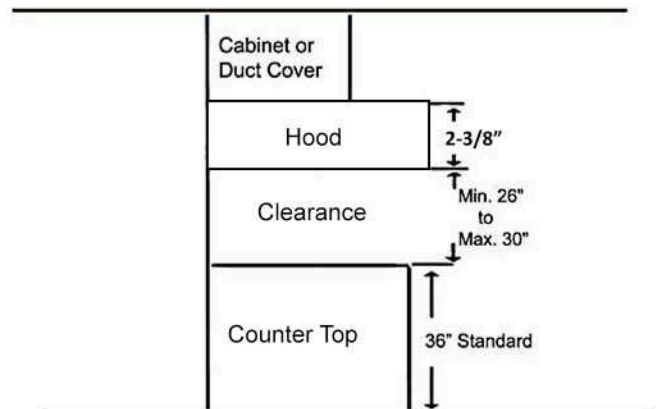

## BRILLIA RAX21 SQB-1 SERIES Multi Style

<b>Model (Size)</b>	Wall Mount Style RAX2130SQB-WM-1 (30") RAX2136SQB-WM-1 (36") RAX2142SQB-WM-1 (42")
	Under Cabinet Style RAX2130SQB-1 (30") RAX2136SQB-1 (36") RAX2142SQB-1 (42")
<b>Appearance</b>	
<b>Stainless Steel</b>	✓
<b>Seamless</b>	✓
<b>Performance</b>	
<b>CFM / Sone</b>	300 to 750 / 1.0 to 5.6
<b>QuietMode™</b>	1.0 / 40 dB
<b>LED Lights</b>	2 x Lights (3W)
<b>Speed</b>	3-Speed
<b>Control</b>	Mechanical Push Button
<b>Blower Type</b>	Double Horizontal Squirrel Cage
<b>Exhaust</b>	Top 6" Round
<b>Consumption / Ampere</b>	300W / 2.5A
<b>Filter</b>	Baffle Filter

### Wall Mount

### Under Cabinet

Information subject to change without notice. Measurement in inches (mm). Inches are converted from millimeter and are estimated.