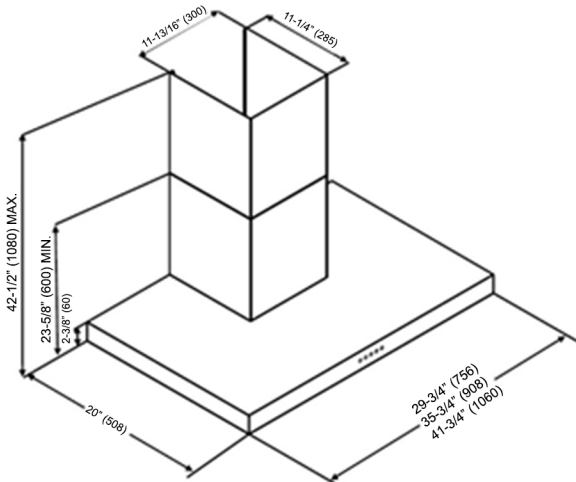

KOBE®

KOBE Range Hoods

So Quiet... You Won't Believe It's On!

Brillia RAX21 SQB-1 Series Multi Style

Wall Mount Style

Under Cabinet Style

Model (Size)	Wall Mount Style RAX2130SQB-WM-1 (30") RAX2136SQB-WM-1 (36") RAX2142SQB-WM-1 (42") Under Cabinet Style RAX2130SQB-1 (30") RAX2136SQB-1 (36") RAX2142SQB-1 (42")
Appearance	
Stainless Steel	✓
Seamless	✓
Performance	
CFM / Sone	300 to 750 / 1.0 to 5.6
QuietMode™	1.0 / 40 dB
LED Lights	2 x Lights (3W)
Speed	3-Speed
Control	Mechanical Push Button
Blower Type	Double Horizontal Squirrel Cage
Exhaust	Top 6" Round
Consumption / Ampere	300W / 2.5A
Filter	Baffle Filter

Wall Mount

Under Cabinet

Information subject to change without notice.

Measurement in inches (mm). Inches are converted from millimeter and are estimated.

* Building code may vary.

www.koberangehoods.com

VER. 150702