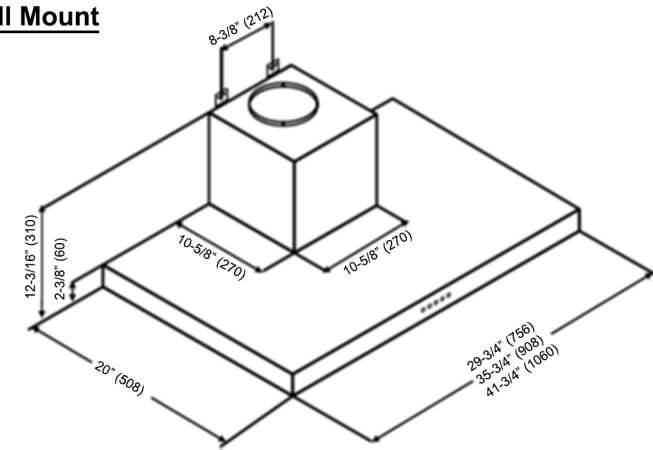

KOBE®

KOBE Range Hoods

So Quiet... You Won't Believe It's On!

Brillia RAX21 SQB-1 Series Multi Style

Wall Mount Style

Under Cabinet Style

Model (Size)	Wall Mount Style RAX2130SQB-WM-1 (30") RAX2136SQB-WM-1 (36") RAX2142SQB-WM-1 (42") Under Cabinet Style RAX2130SQB-1 (30") RAX2136SQB-1 (36") RAX2142SQB-1 (42")
Appearance	
Stainless Steel	✓
Seamless	✓
Performance	
CFM / Sone	300 to 750 / 1.0 to 5.6
QuietMode™	1.0 / 40 dB
LED Lights	2 x Lights (3W)
Speed	3-Speed
Control	Mechanical Push Button
Blower Type	Double Horizontal Squirrel Cage
Exhaust	Top 6" Round
Consumption / Ampere	300W / 2.5A
Filter	Baffle Filter

Wall Mount

Under Cabinet

Information subject to change without notice.

Measurement in inches (mm). Inches are converted from millimeter and are estimated.

* Building code may vary.

www.koberangehoods.com

VER. 150702