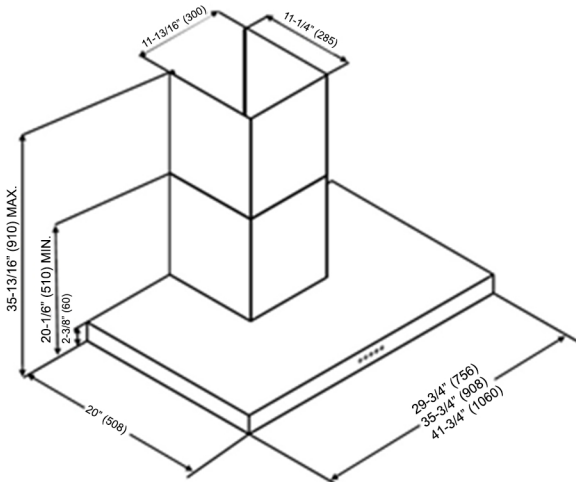

KOBE®

KOBE Range Hoods

So Quiet... You Won't Believe It's On!

Brillia RAX21 SQB-1 Series Multi Style

Wall Mount Style

Under Cabinet Style

Model (Size)	Wall Mount Style RAX2130SQB-WM-1 (30") RAX2136SQB-WM-1 (36") RAX2142SQB-WM-1 (42") Under Cabinet Style RAX2130SQB-1 (30") RAX2136SQB-1 (36") RAX2142SQB-1 (42")
Appearance	
Stainless Steel	✓
Seamless	✓
Performance	
CFM / Sone	300 to 750 / 1.0 to 5.6
QuietMode™	1.0 / 40 dB
LED Lights	2 x Lights (3W)
Speed	3-Speed
Control	Mechanical Push Button
Blower Type	Double Horizontal Squirrel Cage
Exhaust	Top 6" Round
Consumption / Ampere	300W / 2.5A
Filter	Baffle Filter

Wall Mount

Under Cabinet

Information subject to change without notice.

Measurement in inches (mm). Inches are converted from millimeter and are estimated.

* Building code may vary.

www.koberangehoods.com

VER. 150702