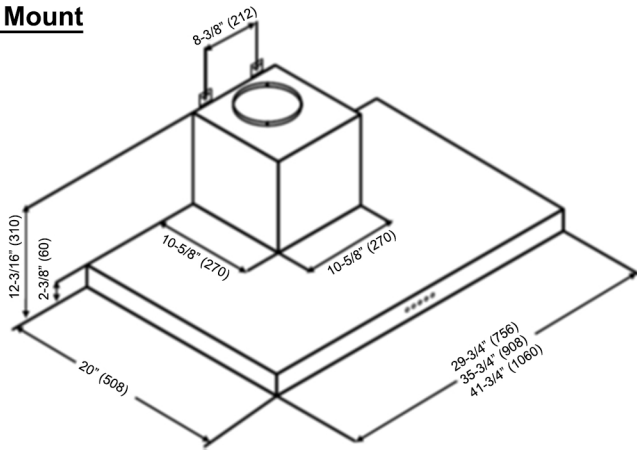

KOBE®

KOBE Range Hoods

So Quiet... You Won't Believe It's On!

Brillia RAX21 SQB-1 Series Multi Style

Wall Mount Style

Under Cabinet Style

Model (Size)	Wall Mount Style RAX2130SQB-WM-1 (30") RAX2136SQB-WM-1 (36") RAX2142SQB-WM-1 (42") Under Cabinet Style RAX2130SQB-1 (30") RAX2136SQB-1 (36") RAX2142SQB-1 (42")
Appearance	
Stainless Steel	✓
Seamless	✓
Performance	
CFM / Sone	300 to 750 / 1.0 to 5.6
QuietMode™	1.0 / 40 dB
LED Lights	2 x Lights (3W)
Speed	3-Speed
Control	Mechanical Push Button
Blower Type	Double Horizontal Squirrel Cage
Exhaust	Top 6" Round
Consumption / Ampere	300W / 2.5A
Filter	Baffle Filter

Wall Mount

Under Cabinet

Information subject to change without notice.

Measurement in inches (mm). Inches are converted from millimeter and are estimated.

* Building code may vary.

www.koberangehoods.com

VER. 150702