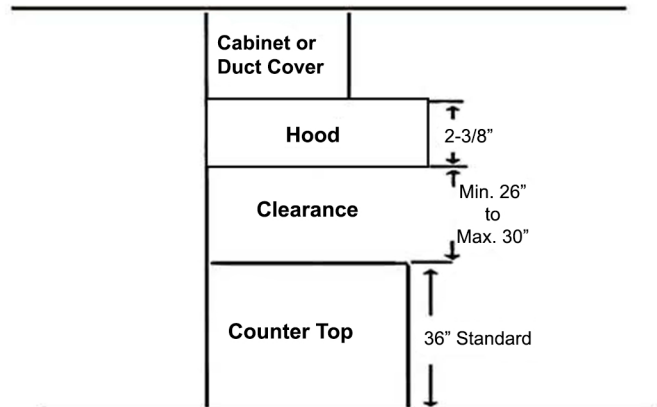

KOBE®

KOBE Range Hoods

So Quiet... You Won't Believe It's On!

Brillia RAX21 SQB-1 Series Multi Style

Wall Mount Style

Under Cabinet Style

Model (Size)	Wall Mount Style RAX2130SQB-WM-1 (30") RAX2136SQB-WM-1 (36") RAX2142SQB-WM-1 (42") Under Cabinet Style RAX2130SQB-1 (30") RAX2136SQB-1 (36") RAX2142SQB-1 (42")
Appearance	
Stainless Steel	✓
Seamless	✓
Performance	
CFM / Sone	300 to 750 / 1.0 to 5.6
QuietMode™	1.0 / 40 dB
LED Lights	2 x Lights (3W)
Speed	3-Speed
Control	Mechanical Push Button
Blower Type	Double Horizontal Squirrel Cage
Exhaust	Top 6" Round
Consumption / Ampere	300W / 2.5A
Filter	Baffle Filter

Wall Mount

Under Cabinet

Information subject to change without notice.

Measurement in inches (mm). Inches are converted from millimeter and are estimated.

* Building code may vary.

www.koberangehoods.com

VER. 150702