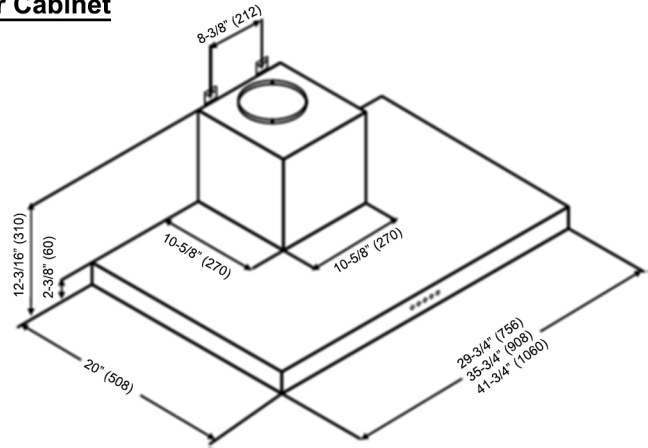

KOBE®

KOBE Range Hoods

So Quiet... You Won't Believe It's On!

Brillia RAX21 SQB-1 Series Multi Style

Wall Mount Style

Under Cabinet Style

Model (Size)	Wall Mount Style RAX2130SQB-WM-1 (30") RAX2136SQB-WM-1 (36") RAX2142SQB-WM-1 (42") Under Cabinet Style RAX2130SQB-1 (30") RAX2136SQB-1 (36") RAX2142SQB-1 (42")
Appearance	
Stainless Steel	✓
Seamless	✓
Performance	
CFM / Sone	300 to 750 / 1.0 to 5.6
QuietMode™	1.0 / 40 dB
LED Lights	2 x Lights (3W)
Speed	3-Speed
Control	Mechanical Push Button
Blower Type	Double Horizontal Squirrel Cage
Exhaust	Top 6" Round
Consumption / Ampere	300W / 2.5A
Filter	Baffle Filter

Wall Mount

Under Cabinet

Information subject to change without notice.

Measurement in inches (mm). Inches are converted from millimeter and are estimated.

* Building code may vary.

www.koberangehoods.com

VER. 150702