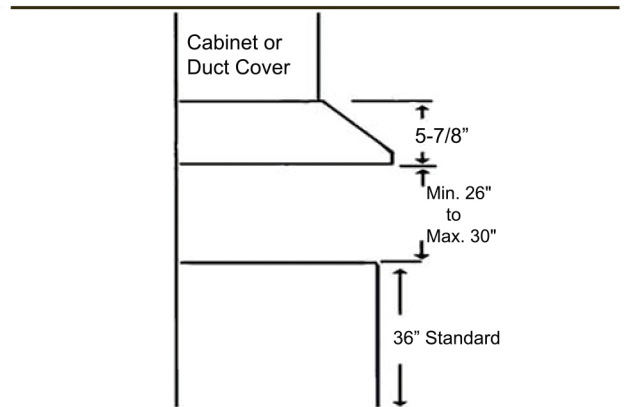

KOBE Range Hoods

So Quiet... You Won't Believe It's On!

Brillia CHX38 SQB-2 SERIES Multi-Style

Under Cabinet Style

Wall Mount Style (Duct Cover CH1120DC-1 is Included)

Model / Size	For Under Cabinet CHX3830SQB-2 / 30" CHX3836SQB-2 / 36"	For Wall Mount CHX3830SQB-WM-2 / 30" CHX3836SQB-WM-2 / 36"
Appearance		
Stainless Steel	✓	
Seamless	✓	
Performance		
CFM / Sone	300 to 650 / 1.0 to 5.0	
QuietMode™	1.0 Sone / 40dB	
LED Lights	2 x Lights (3W)	
Speed	3 Speed	
Control	Mechanical Push Button	
Blower Type	Twin Vertical Turbine Impeller	
Exhaust	Top - 6" Round Top - 3-1/4" x 10" Rectangular Rear - 3-1/4" x 10" Rectangular	
Consumption / Ampere	232W / 2.21A	
Filter	Baffle Filter	
Optional Accessories		
Backsplash Panel	SSP30 (30" x 32") SSP36 (36" x 32")	

Wall Mount Style

Under Cabinet Style

Information subject to change without notice.
Measurement in inches (mm). Inches are converted from millimeters

* Building code may vary.
www.koberangehoods.com VER. 170101