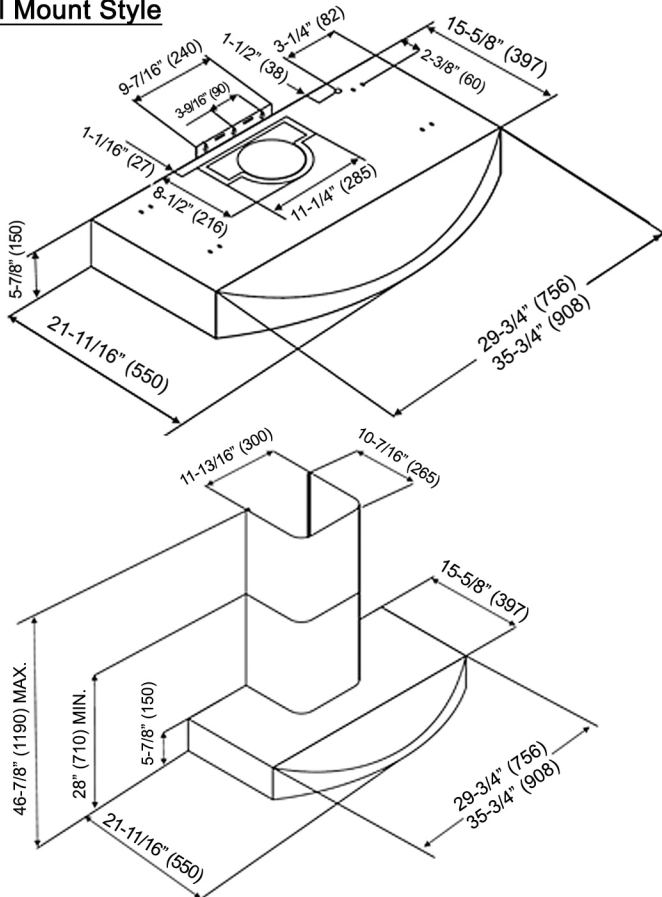

KOBE Range Hoods

So Quiet... You Won't Believe It's On!

Brillia CHX38 SQB-2 SERIES Multi-Style

Under Cabinet Style

Wall Mount Style (Duct Cover CH1120DC-1 is Included)

Model / Size	For Under Cabinet CHX3830SQB-2 / 30" CHX3836SQB-2 / 36"	For Wall Mount CHX3830SQB-WM-2 / 30" CHX3836SQB-WM-2 / 36"
Appearance		
Stainless Steel	✓	
Seamless	✓	
Performance		
CFM / Sone	300 to 650 / 1.0 to 5.0	
QuietMode™	1.0 Sone / 40dB	
LED Lights	2 x Lights (3W)	
Speed	3 Speed	
Control	Mechanical Push Button	
Blower Type	Twin Vertical Turbine Impeller	
Exhaust	Top - 6" Round Top - 3-1/4" x 10" Rectangular Rear - 3-1/4" x 10" Rectangular	
Consumption / Ampere	232W / 2.21A	
Filter	Baffle Filter	
Optional Accessories		
Backsplash Panel	SSP30 (30" x 32") SSP36 (36" x 32")	

Wall Mount Style

Under Cabinet Style

Information subject to change without notice.
Measurement in inches (mm). Inches are converted from millimeters

* Building code may vary.
www.koberangehoods.com VER. 170101