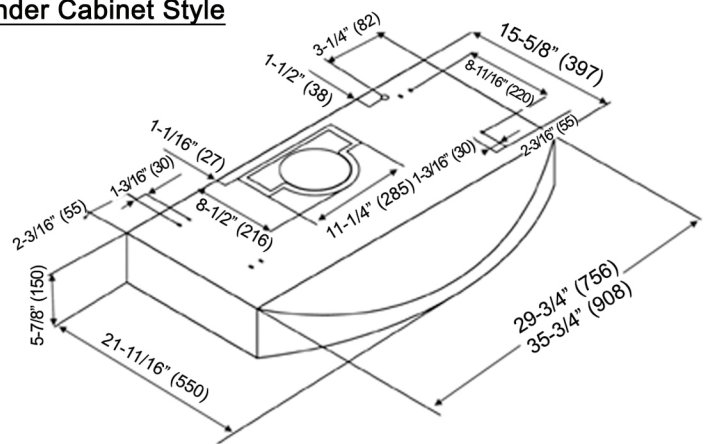

KOBE Range Hoods

So Quiet... You Won't Believe It's On!

Brillia CHX38 SQB-2 SERIES Multi-Style

Under Cabinet Style

Wall Mount Style (Duct Cover CH1120DC-1 is Included)

Model / Size	For Under Cabinet CHX3830SQB-2 / 30" CHX3836SQB-2 / 36"	For Wall Mount CHX3830SQB-WM-2 / 30" CHX3836SQB-WM-2 / 36"
Appearance		
Stainless Steel	✓	
Seamless	✓	
Performance		
CFM / Sone	300 to 650 / 1.0 to 5.0	
QuietMode™	1.0 Sone / 40dB	
LED Lights	2 x Lights (3W)	
Speed	3 Speed	
Control	Mechanical Push Button	
Blower Type	Twin Vertical Turbine Impeller	
Exhaust	Top - 6" Round Top - 3-1/4" x 10" Rectangular Rear - 3-1/4" x 10" Rectangular	
Consumption / Ampere	232W / 2.21A	
Filter	Baffle Filter	
Optional Accessories		
Backsplash Panel	SSP30 (30" x 32") SSP36 (36" x 32")	

Wall Mount Style

Under Cabinet Style

Information subject to change without notice.
Measurement in inches (mm). Inches are converted from millimeters

* Building code may vary.
www.koberangehoods.com VER. 170101