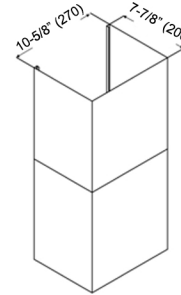

Brillia® CHX81 SQB-1 SERIES Wall Mount

Model / Size	For 30" Model	For 36" Model
	CHX8130SQB-1	CHX8136SQB-1
	CHX8130SQB-DC30-1	CHX8136SQB-DC30-1
	CHX8130SQB-DC46-1	CHX8136SQB-DC46-1
Appearance		
Stainless Steel		✓
Seamless		✓
Performance		
CFM / Sone	300 to 750 / 1.0 to 5.6	
QuietMode™	1.0 Sone / 40 dB	
LED Lights	2 x Lights (3W) - 30", 36"	
Speed	3 Speed	
Control	Rocker Switch	
Blower Type	Single Horizontal Squirrel Cage	
Exhaust	Top - 6" Round	
Consumption / Ampere	180W / 1.5A	
Filter	Baffle Filter	
Optional Accessories		
Backsplash Panel	SSP30 (30" x 32") SSP36 (36" x 32")	

Wall Mount

Duct Cover

RA092DC-1
 Inner: 15" (380)
 Outer: 15" (380)
 Dimension: 16-1/8" (410) min.
 29-1/8" (740) max.

*Included in all CHX81 series

RA0930DC
 Inner (RA0930DC): 29-7/8" (758)
 Outer (Original): 15" (380)
 Dimension: 30-7/16" (773) min.
 44" (1118) max.

*Included in CHX81 SQB-DC30-1 only

RA0946DC
 Inner (RA0946DC): 46-7/8" (1190)
 Outer (Original): 15" (380)
 Dimension: 47-7/16" (1205) min.
 61" (1550) max.

*Included in CHX81 SQB-DC46-1 only

Information subject to change without notice.
 Measurement in inches (mm). Inches are converted