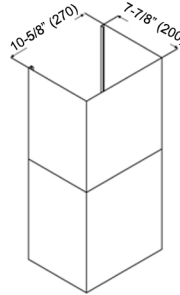

Brillia® CHX81 SQB-1 SERIES Wall Mount

Model / Size	For 30" Model	For 36" Model
	CHX8130SQB-1	CHX8136SQB-1
	CHX8130SQB-DC30-1	CHX8136SQB-DC30-1
	CHX8130SQB-DC46-1	CHX8136SQB-DC46-1
Appearance		
Stainless Steel		✓
Seamless		✓
Performance		
CFM / Sone	300 to 750 / 1.0 to 5.6	
QuietMode™	1.0 Sone / 40 dB	
LED Lights	2 x Lights (3W) - 30", 36"	
Speed	3 Speed	
Control	Rocker Switch	
Blower Type	Single Horizontal Squirrel Cage	
Exhaust	Top - 6" Round	
Consumption / Ampere	180W / 1.5A	
Filter	Baffle Filter	
Optional Accessories		
Backsplash Panel	SSP30 (30" x 32") SSP36 (36" x 32")	

Wall Mount

Duct Cover

RA092DC-1
 Inner: 15" (380)
 Outer: 15" (380)
 Dimension: 16-1/8" (410) min.
 29-1/8" (740) max.

*Included in all CHX81 series

RA0930DC
 Inner (RA0930DC): 29-7/8" (758)
 Outer (Original): 15" (380)
 Dimension: 30-7/16" (773) min.
 44" (1118) max.

*Included in CHX81 SQB-DC30-1 only

RA0946DC
 Inner (RA0946DC): 46-7/8" (1190)
 Outer (Original): 15" (380)
 Dimension: 47-7/16" (1205) min.
 61" (1550) max.

*Included in CHX81 SQB-DC46-1 only

Information subject to change without notice.
 Measurement in inches (mm). Inches are converted