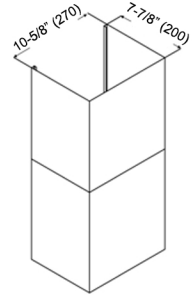

Brillia® CHX81 SQB-1 SERIES Wall Mount

Model / Size	For 30" Model	For 36" Model
	CHX8130SQB-1	CHX8136SQB-1
	CHX8130SQB-DC30-1	CHX8136SQB-DC30-1
	CHX8130SQB-DC46-1	CHX8136SQB-DC46-1
Appearance		
Stainless Steel		✓
Seamless		✓
Performance		
CFM / Sone	300 to 750 / 1.0 to 5.6	
QuietMode™	1.0 Sone / 40 dB	
LED Lights	2 x Lights (3W) - 30", 36"	
Speed	3 Speed	
Control	Rocker Switch	
Blower Type	Single Horizontal Squirrel Cage	
Exhaust	Top - 6" Round	
Consumption / Ampere	180W / 1.5A	
Filter	Baffle Filter	
Optional Accessories		
Backsplash Panel	SSP30 (30" x 32") SSP36 (36" x 32")	

Wall Mount

Duct Cover

RA092DC-1
 Inner: 15" (380)
 Outer: 15" (380)
 Dimension: 16-1/8" (410) min.
 29-1/8" (740) max.

*Included in all CHX81 series

RA0930DC
 Inner (RA0930DC): 29-7/8" (758)
 Outer (Original): 15" (380)
 Dimension: 30-7/16" (773) min.
 44" (1118) max.

*Included in CHX81 SQB-DC30-1 only

RA0946DC
 Inner (RA0946DC): 46-7/8" (1190)
 Outer (Original): 15" (380)
 Dimension: 47-7/16" (1205) min.
 61" (1550) max.

*Included in CHX81 SQB-DC46-1 only

Information subject to change without notice.
 Measurement in inches (mm). Inches are converted