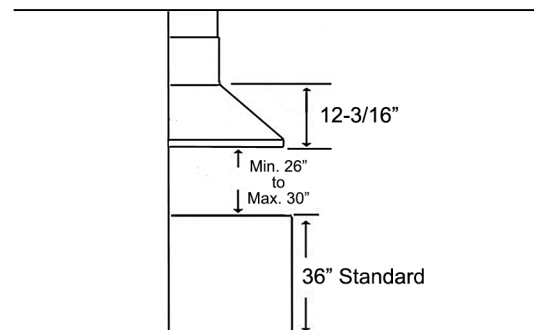

Brillia® CHX81 SQB-1 SERIES Wall Mount

Model / Size	For 30" Model	For 36" Model
	CHX8130SQB-1	CHX8136SQB-1
	CHX8130SQB-DC30-1	CHX8136SQB-DC30-1
	CHX8130SQB-DC46-1	CHX8136SQB-DC46-1
Appearance		
Stainless Steel		✓
Seamless		✓
Performance		
CFM / Sone	300 to 750 / 1.0 to 5.6	
QuietMode™	1.0 Sone / 40 dB	
LED Lights	2 x Lights (3W) - 30", 36"	
Speed	3 Speed	
Control	Rocker Switch	
Blower Type	Single Horizontal Squirrel Cage	
Exhaust	Top - 6" Round	
Consumption / Ampere	180W / 1.5A	
Filter	Baffle Filter	
Optional Accessories		
Backsplash Panel	SSP30 (30" x 32") SSP36 (36" x 32")	

Wall Mount

Duct Cover

RA092DC-1
 Inner: 15" (380)
 Outer: 15" (380)
 Dimension: 16-1/8" (410) min.
 29-1/8" (740) max.

*Included in all CHX81 series

RA0930DC
 Inner (RA0930DC): 29-7/8" (758)
 Outer (Original): 15" (380)
 Dimension: 30-7/16" (773) min.
 44" (1118) max.

*Included in CHX81 SQB-DC30-1 only

RA0946DC
 Inner (RA0946DC): 46-7/8" (1190)
 Outer (Original): 15" (380)
 Dimension: 47-7/16" (1205) min.
 61" (1550) max.

*Included in CHX81 SQB-DC46-1 only

Information subject to change without notice.
 Measurement in inches (mm). Inches are converted