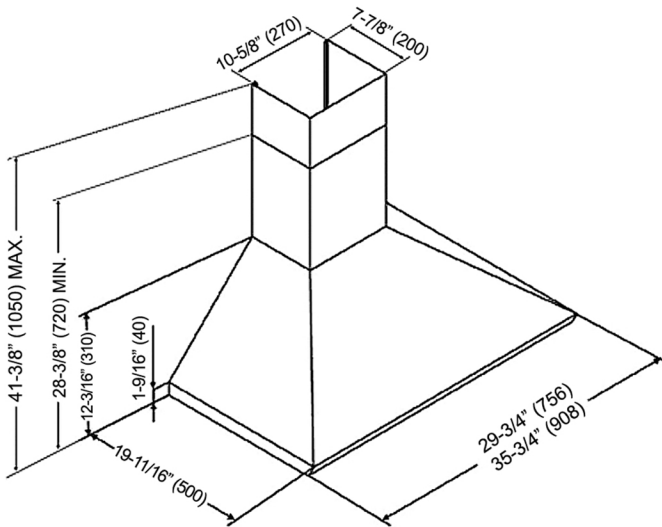

Brillia® CHX81 SQB-1 SERIES Wall Mount

Model / Size	For 30" Model	For 36" Model
	CHX8130SQB-1	CHX8136SQB-1
	CHX8130SQB-DC30-1	CHX8136SQB-DC30-1
	CHX8130SQB-DC46-1	CHX8136SQB-DC46-1
Appearance		
Stainless Steel		✓
Seamless		✓
Performance		
CFM / Sone	300 to 750 / 1.0 to 5.6	
QuietMode™	1.0 Sone / 40 dB	
LED Lights	2 x Lights (3W) - 30", 36"	
Speed	3 Speed	
Control	Rocker Switch	
Blower Type	Single Horizontal Squirrel Cage	
Exhaust	Top - 6" Round	
Consumption / Ampere	180W / 1.5A	
Filter	Baffle Filter	
Optional Accessories		
Backsplash Panel	SSP30 (30" x 32") SSP36 (36" x 32")	

Wall Mount

Duct Cover

RA092DC-1
 Inner: 15" (380)
 Outer: 15" (380)
 Dimension: 16-1/8" (410) min.
 29-1/8" (740) max.

*Included in all CHX81 series

RA0930DC
 Inner (RA0930DC): 29-7/8" (758)
 Outer (Original): 15" (380)
 Dimension: 30-7/16" (773) min.
 44" (1118) max.

*Included in CHX81 SQB-DC30-1 only

RA0946DC
 Inner (RA0946DC): 46-7/8" (1190)
 Outer (Original): 15" (380)
 Dimension: 47-7/16" (1205) min.
 61" (1550) max.

*Included in CHX81 SQB-DC46-1 only

Information subject to change without notice.
 Measurement in inches (mm). Inches are converted