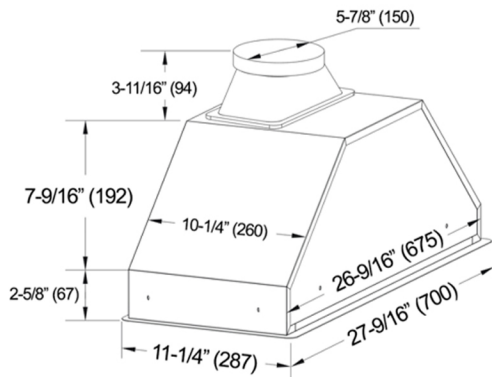

Model / Size	INX2730SQB-700-2 / 30"
Appearance	
Stainless Steel	✓
Seamless	✓
Performance	
CFM / Sone	175 to 550 / 2.0 to 7.0
QuietMode™	2.0 Sone / 61 dB
LED Lights	2 x Lights (3W)
Speed	3 Speed
Control	Mechanical Push Button
Blower Type	Single Horizontal Squirrel Cage
Exhaust	Top - 6" Round
Consumption / Ampere	240W / 2.0A
Filter	Baffle Filter Aluminum Mesh Filter
Optional Accessories	
Backsplash Panel	SSP30 (30" x 32") SSP36 (36" x 32")

Bottom View

Front View

Information subject to change without notice.
Measurement in inches (mm). Inches are converted

* Building code may vary.
www.koberangehoods.com VER. 190823