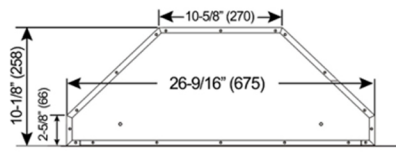

Model / Size	INX2730SQB-700-2 / 30"
Appearance	
Stainless Steel	✓
Seamless	✓
Performance	
CFM / Sone	175 to 550 / 2.0 to 7.0
QuietMode™	2.0 Sone / 61 dB
LED Lights	2 x Lights (3W)
Speed	3 Speed
Control	Mechanical Push Button
Blower Type	Single Horizontal Squirrel Cage
Exhaust	Top - 6" Round
Consumption / Ampere	240W / 2.0A
Filter	Baffle Filter Aluminum Mesh Filter
Optional Accessories	
Backsplash Panel	SSP30 (30" x 32") SSP36 (36" x 32")

Bottom View

Front View

Information subject to change without notice.
Measurement in inches (mm). Inches are converted

* Building code may vary.
www.koberangehoods.com VER. 190823