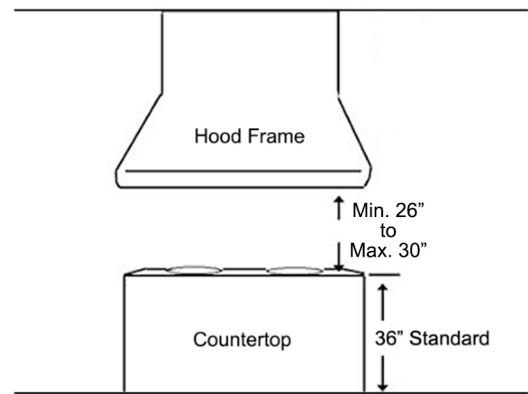

Model / Size	INX2730SQB-700-2 / 30"
Appearance	
Stainless Steel	✓
Seamless	✓
Performance	
CFM / Sone	175 to 550 / 2.0 to 7.0
QuietMode™	2.0 Sone / 61 dB
LED Lights	2 x Lights (3W)
Speed	3 Speed
Control	Mechanical Push Button
Blower Type	Single Horizontal Squirrel Cage
Exhaust	Top - 6" Round
Consumption / Ampere	240W / 2.0A
Filter	Baffle Filter Aluminum Mesh Filter
Optional Accessories	
Backsplash Panel	SSP30 (30" x 32") SSP36 (36" x 32")

Bottom View

Front View

Information subject to change without notice.
Measurement in inches (mm). Inches are converted

* Building code may vary.
www.koberangehoods.com VER. 190823