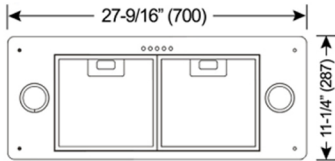

Model / Size	INX2730SQB-700-2 / 30"
Appearance	
Stainless Steel	✓
Seamless	✓
Performance	
CFM / Sone	175 to 550 / 2.0 to 7.0
QuietMode™	2.0 Sone / 61 dB
LED Lights	2 x Lights (3W)
Speed	3 Speed
Control	Mechanical Push Button
Blower Type	Single Horizontal Squirrel Cage
Exhaust	Top - 6" Round
Consumption / Ampere	240W / 2.0A
Filter	Baffle Filter Aluminum Mesh Filter
Optional Accessories	
Backsplash Panel	SSP30 (30" x 32") SSP36 (36" x 32")

Bottom View

Front View

Information subject to change without notice.
Measurement in inches (mm). Inches are converted

* Building code may vary.
www.koberangehoods.com VER. 190823