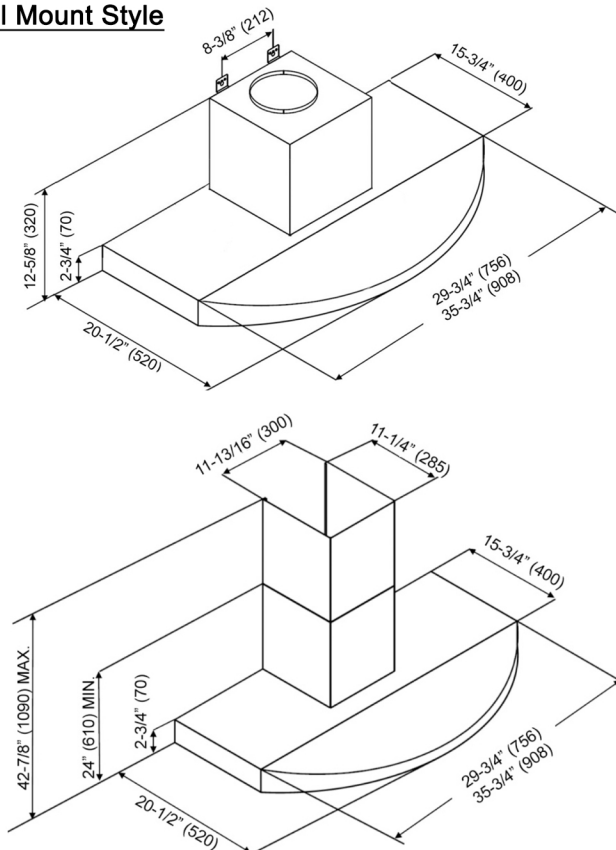

KOBE Range Hoods

So Quiet... You Won't Believe It's On!

Premium® RA38 SQB-1 SERIES Multi-Style

Under Cabinet Style

Wall Mount Style (Duct Cover is Included)

Model / Size	For Under Cabinet RA3830SQB-1 / 30" RA3836SQB-1 / 36"	For Wall Mount RA3830SQB-WM-1 / 30" RA3836SQB-WM-1 / 36"
Appearance		
Stainless Steel		✓
Seamless		✓
Performance		
CFM / Sone	For 30" Model 280 to 680 / 1.0 to 5.0 Sones For 36" Model 300 to 750 / 1.0 to 5.6 Sones	
QuietMode™	1.0 Sone / 40 dB	
LED Lights	2 x Lights (3W) - 30" , 36"	
Speed	3 Speed	
Control	Mechanical Push Button	
Blower Type	Single Horizontal Squirrel Cage	
Exhaust	Top - 6" Round	
Consumption / Ampere	181W / 1.5A - 30" 300W / 2.5A - 36"	
Filter	Baffle Filter	
Optional Accessories		
Backsplash Panel	SSP30 (30" x 32") SSP36 (36" x 32")	

Wall Mount Style

Under Cabinet Style

Information subject to change without notice.
Measurement in inches (mm). Inches are converted

* Building code may vary.
www.koberangehoods.com VER. 170601