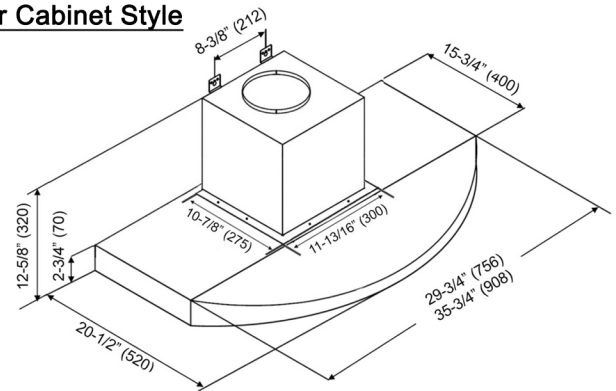

KOBE Range Hoods

So Quiet... You Won't Believe It's On!

Premium® RA38 SQB-1 SERIES Multi-Style

Under Cabinet Style

Wall Mount Style (Duct Cover is Included)

Model / Size	For Under Cabinet RA3830SQB-1 / 30" RA3836SQB-1 / 36"	For Wall Mount RA3830SQB-WM-1 / 30" RA3836SQB-WM-1 / 36"
Appearance		
Stainless Steel		✓
Seamless		✓
Performance		
CFM / Sone	For 30" Model 280 to 680 / 1.0 to 5.0 Sones For 36" Model 300 to 750 / 1.0 to 5.6 Sones	
QuietMode™	1.0 Sone / 40 dB	
LED Lights	2 x Lights (3W) - 30" , 36"	
Speed	3 Speed	
Control	Mechanical Push Button	
Blower Type	Single Horizontal Squirrel Cage	
Exhaust	Top - 6" Round	
Consumption / Ampere	181W / 1.5A - 30" 300W / 2.5A - 36"	
Filter	Baffle Filter	
Optional Accessories		
Backsplash Panel	SSP30 (30" x 32") SSP36 (36" x 32")	

Wall Mount Style

Under Cabinet Style

Information subject to change without notice.
Measurement in inches (mm). Inches are converted

* Building code may vary.
www.koberangehoods.com VER. 170601