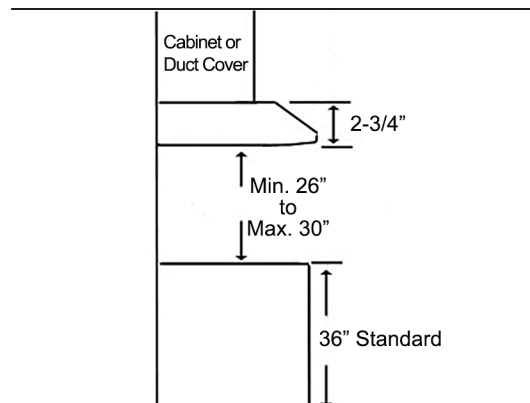

KOBE Range Hoods

So Quiet... You Won't Believe It's On!

Premium® RA38 SQB-1 SERIES Multi-Style

Under Cabinet Style

Wall Mount Style (Duct Cover is Included)

Model / Size	For Under Cabinet RA3830SQB-1 / 30" RA3836SQB-1 / 36"	For Wall Mount RA3830SQB-WM-1 / 30" RA3836SQB-WM-1 / 36"
Appearance		
Stainless Steel		✓
Seamless		✓
Performance		
CFM / Sone	For 30" Model 280 to 680 / 1.0 to 5.0 Sones For 36" Model 300 to 750 / 1.0 to 5.6 Sones	
QuietMode™	1.0 Sone / 40 dB	
LED Lights	2 x Lights (3W) - 30" , 36"	
Speed	3 Speed	
Control	Mechanical Push Button	
Blower Type	Single Horizontal Squirrel Cage	
Exhaust	Top - 6" Round	
Consumption / Ampere	181W / 1.5A - 30" 300W / 2.5A - 36"	
Filter	Baffle Filter	
Optional Accessories		
Backsplash Panel	SSP30 (30" x 32") SSP36 (36" x 32")	

Wall Mount Style

Under Cabinet Style

Information subject to change without notice.
Measurement in inches (mm). Inches are converted

* Building code may vary.
www.koberangehoods.com VER. 170601