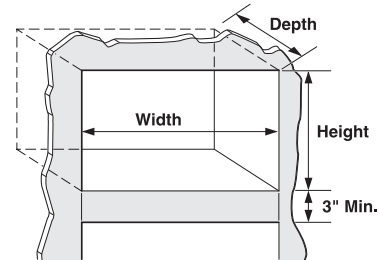

Trim-Kit Cutout Dimensions

	30"
Height	16 3/4"
Width	25 1/2"
Depth (min.)	23 3/4"