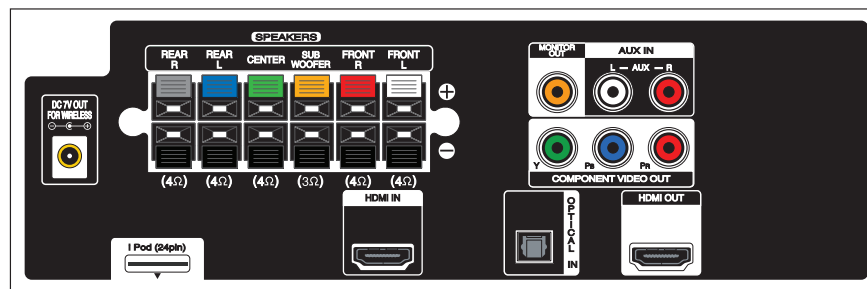

DVD PLAYBACK FEATURES

Chapter Skip (Fwd/Rev)	•
Search/Slow/Step Skip for Fwd/Rev	•
1.5X Playback with Audio/Video	•
Resume	•

CD PLAYBACK FEATURES

Programmable Play	•
Repeat Play	•
Number of Programmable Tracks	300

TUNER

Audio Tuner Band	FM/AM
FM Tuner Range (100kHz)	87.50 ~ 108.00 MHz
AM Tuner Range (10kHz)	522 ~ 1620kHz
Radio Tuner Presets	50

FRONT PANEL INPUTS/OUTPUT

USB (A) Port	•
Mini Stereo Jack Input (3.5mm) for Portable Audio	•

REAR PANEL INPUTS/OUTPUTS

Optical Digital Audio In	•
Audio (L/R) In	•
HDMI In	•
HDMI Out	•
Component Video Out	•
Composite Video Out	•
FM Antenna Input	•
AM Antenna Input	•
USB (A) Port	•
Speaker Output Type/Number	Push-in/5
Subwoofer Output Type/Number	Push-in/1
LG Made for iPod® Connector Port	•
LG Wireless Rear Speaker Power Port (7V)	•

SUPPLIED ACCESSORIES

Remote Control Type	Universal
Video Cable (RCA Type)	•
LG Made for iPod® Connector Cable	Made for iPod® Cable & Stand
Battery (Size)	AA (2)
User's Guide	•
Warranty Card	•
Customer Registration Card	•
FM Antenna	•
AM Antenna	•

SPECIFICATIONS

Front Panel Display	•
Front Panel Color	Glossy Black
Dimensions (W x H x D) Main Unit	16.9" x 12.6" x 3.7"
Weight	59.5 lbs (net)
Dimensions w/packaging (W x H x D)	47.3" x 18.1" x 15.1"
Weight in packing	62.9 lbs
UPC	719192173293
Limited Warranty	1 Year Parts/90 Days Labor

*Rated at 1kHz into 4 ohms, 10% THD
**Rated at 1kHz into 3 ohms, 10% THD

REMOTE/INPUTS/OUTPUTS

BACK PANEL

LG Electronics U.S.A., Inc. • 1000 Sylvan Avenue Englewood Cliffs, NJ 07632
Customer Service and Technical Support: (800) 243-0000 • LGusa.com

© 2008 LG Electronics U.S.A., Inc., Englewood Cliffs, NJ. All rights reserved. "LG Life's Good" is a registered trademark of LG Corp.
All other trademarks are the property of their respective owners. Design, features and specifications subject to change without notice. 04/02/08