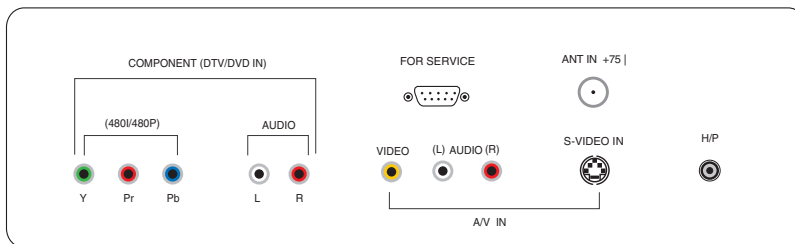

TV Rear

LG Electronics U.S.A., Inc.

1000 Sylvan Avenue
Englewood Cliffs, NJ 07632

www.LGusa.com

Design and specifications subject to change without notice. 02/02/06

© 2006 LG Electronics U.S.A., Inc., Englewood Cliffs, NJ. LG Design and Life's Good are trademarks of LG Electronics, Inc. All other trademarks are the property of their respective owners.