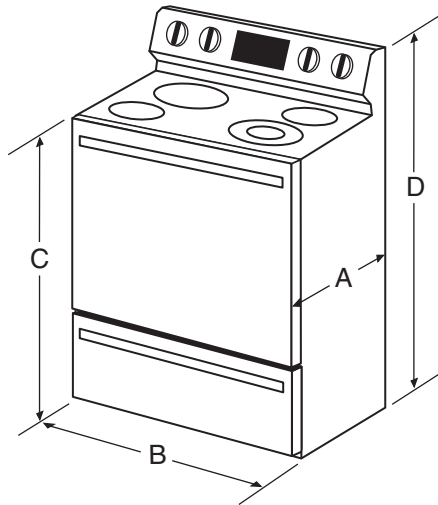

30" FREE-STANDING ELECTRIC RANGE

Style of product may vary from picture

PRODUCT DIMENSIONS

	INCHES	CENTIMETERS
A ²	26 5/8	67.6
B	29 7/8	75.9
C ³	36	91.4
D ³	47 3/8	120.3

MODEL SKUs

MER5765RAW
 MER5765RAB
 MER5765RAQ
 MER5765RAS

NOTES:

1. Provide for 120/208, 120/240 volt outlet per applicable cord in this area.
 16" (40.6 cm) W x 5 3/4" (14.6 cm) H, located 7" from side wall.
2. Depth excluding handle. Dimension given is from wall to front of oven door.
3. May vary slightly depending upon leveling legs.