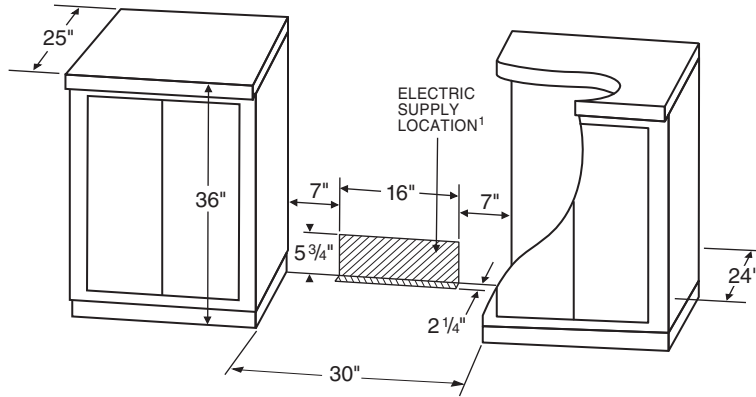

30" FREE-STANDING ELECTRIC RANGE

Style of product may vary from picture

PRODUCT DIMENSIONS

	INCHES	CENTIMETERS
A ²	26 5/8	67.6
B	29 7/8	75.9
C ³	36	91.4
D ³	47 3/8	120.3

MODEL SKUs

MER5765RAW
 MER5765RAB
 MER5765RAQ
 MER5765RAS

NOTES:

1. Provide for 120/208, 120/240 volt outlet per applicable cord in this area.
 16" (40.6 cm) W x 5 3/4" (14.6 cm) H, located 7" from side wall.
2. Depth excluding handle. Dimension given is from wall to front of oven door.
3. May vary slightly depending upon leveling legs.