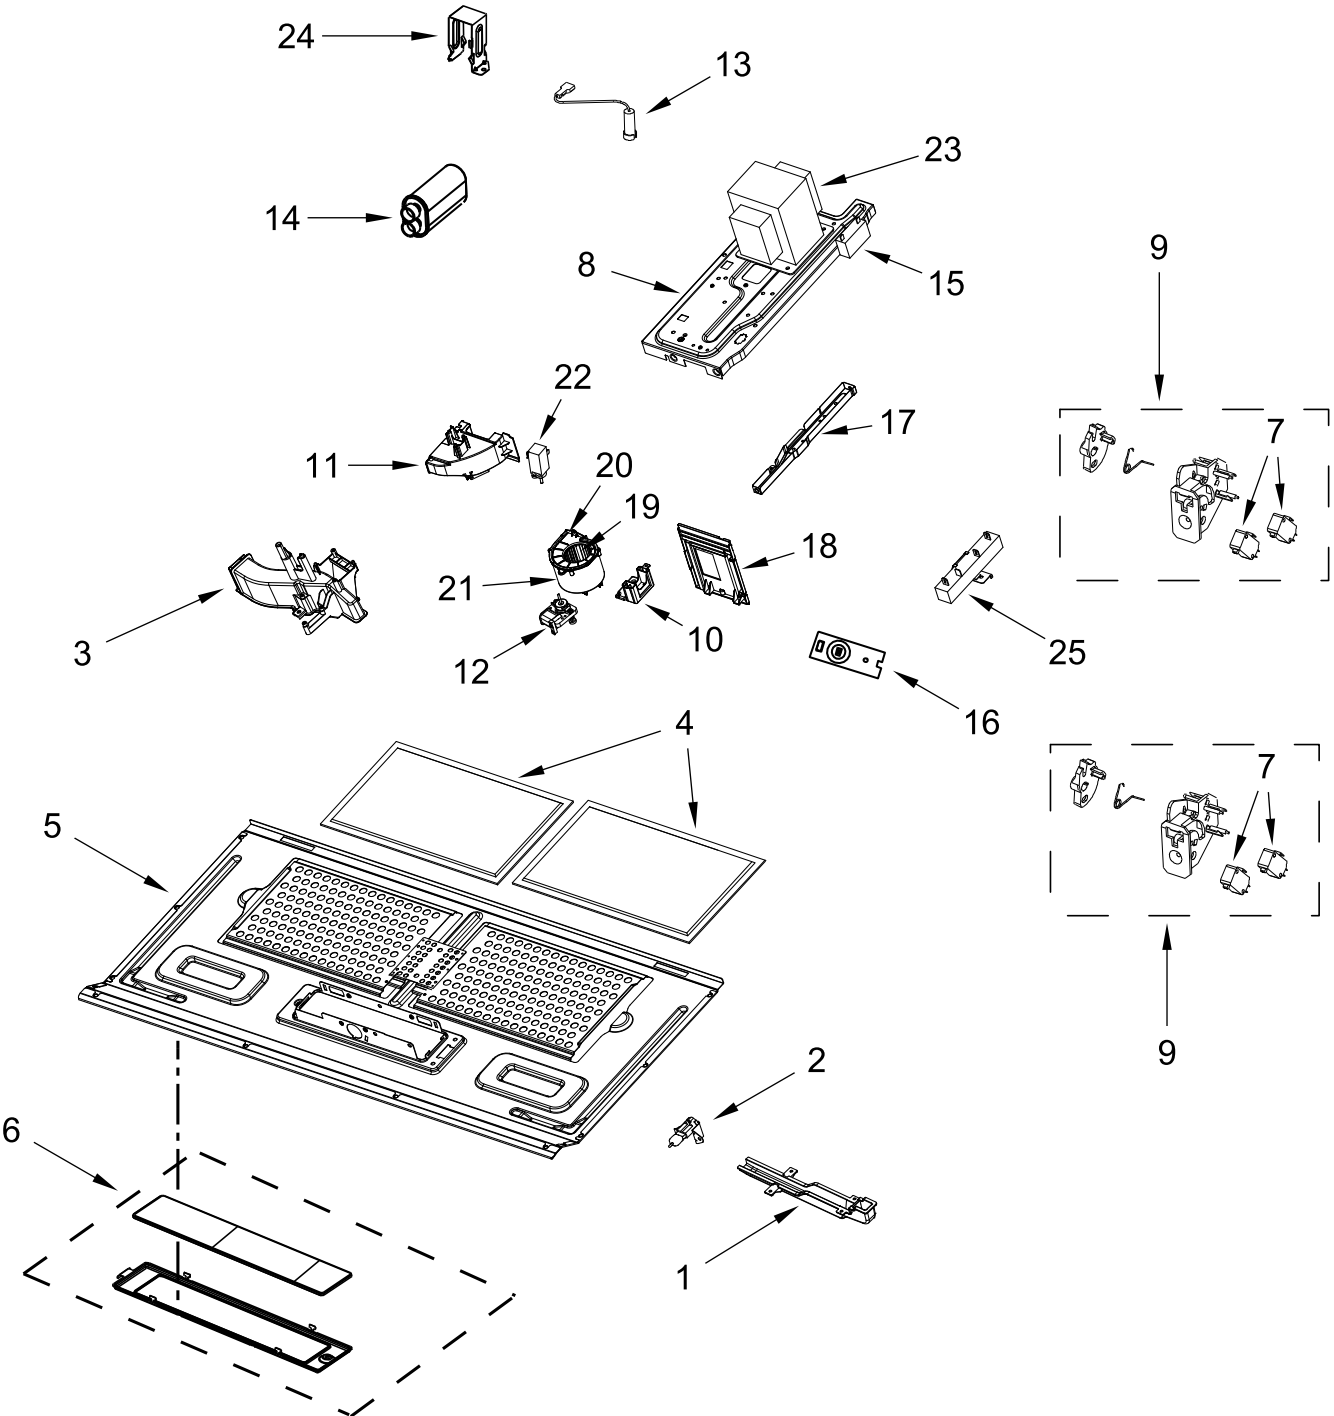

INTERIOR AND VENTILATION PARTS

INTERIOR AND VENTILATION PARTS

<u>Illus.</u> <u>No.</u>	<u>Part No.</u>	<u>Description</u>	<u>Illus.</u> <u>No.</u>	<u>Part No.</u>	<u>Description</u>	<u>Illus.</u> <u>No.</u>	<u>Part No.</u>	<u>Description</u>
1	W10570212	Air Duct, Turntable Motor	9	W11187757	Assembly, Interlock (Includes Switches)	19	W10533503	Wheel, Cooling Fan
2	W10709921	Lamp, Halogen	10	W10533480	Holder, NTC	20	W10533502	Cover, Cooling Fan
3	W10758887	Assembly, Airguide Grille	11	W10533104	Air Guide, Magnetron	21	W10533501	Housing, Cooling Fan
4	W10535950	Filter, Grease	12	W11169357	Motor, Cooling Fan	22	W10458325	Actuator
5	W10571126	Plate, Bottom	13	W11222648	Diode, High Voltage	23	W11087316	Transformer, High Voltage
6	W10240330	Assembly, Lamp Glass and Holder	14	W10654462	Capacitor, High Voltage	24	W10633730	Bracket, Capacitor
7		Switches, Interlock (Not Serviced, Order Interlock Assemblies)	15	W10605897	Capacitor, Hood Motor	25	W10568805	Resistor, Cement
8	W10908577	Plate, Component	16	W10536989	Thermistor, PCBA			
			17	W10540718	Bracket, Cavity			
			18	W10533107	Deflector, Air