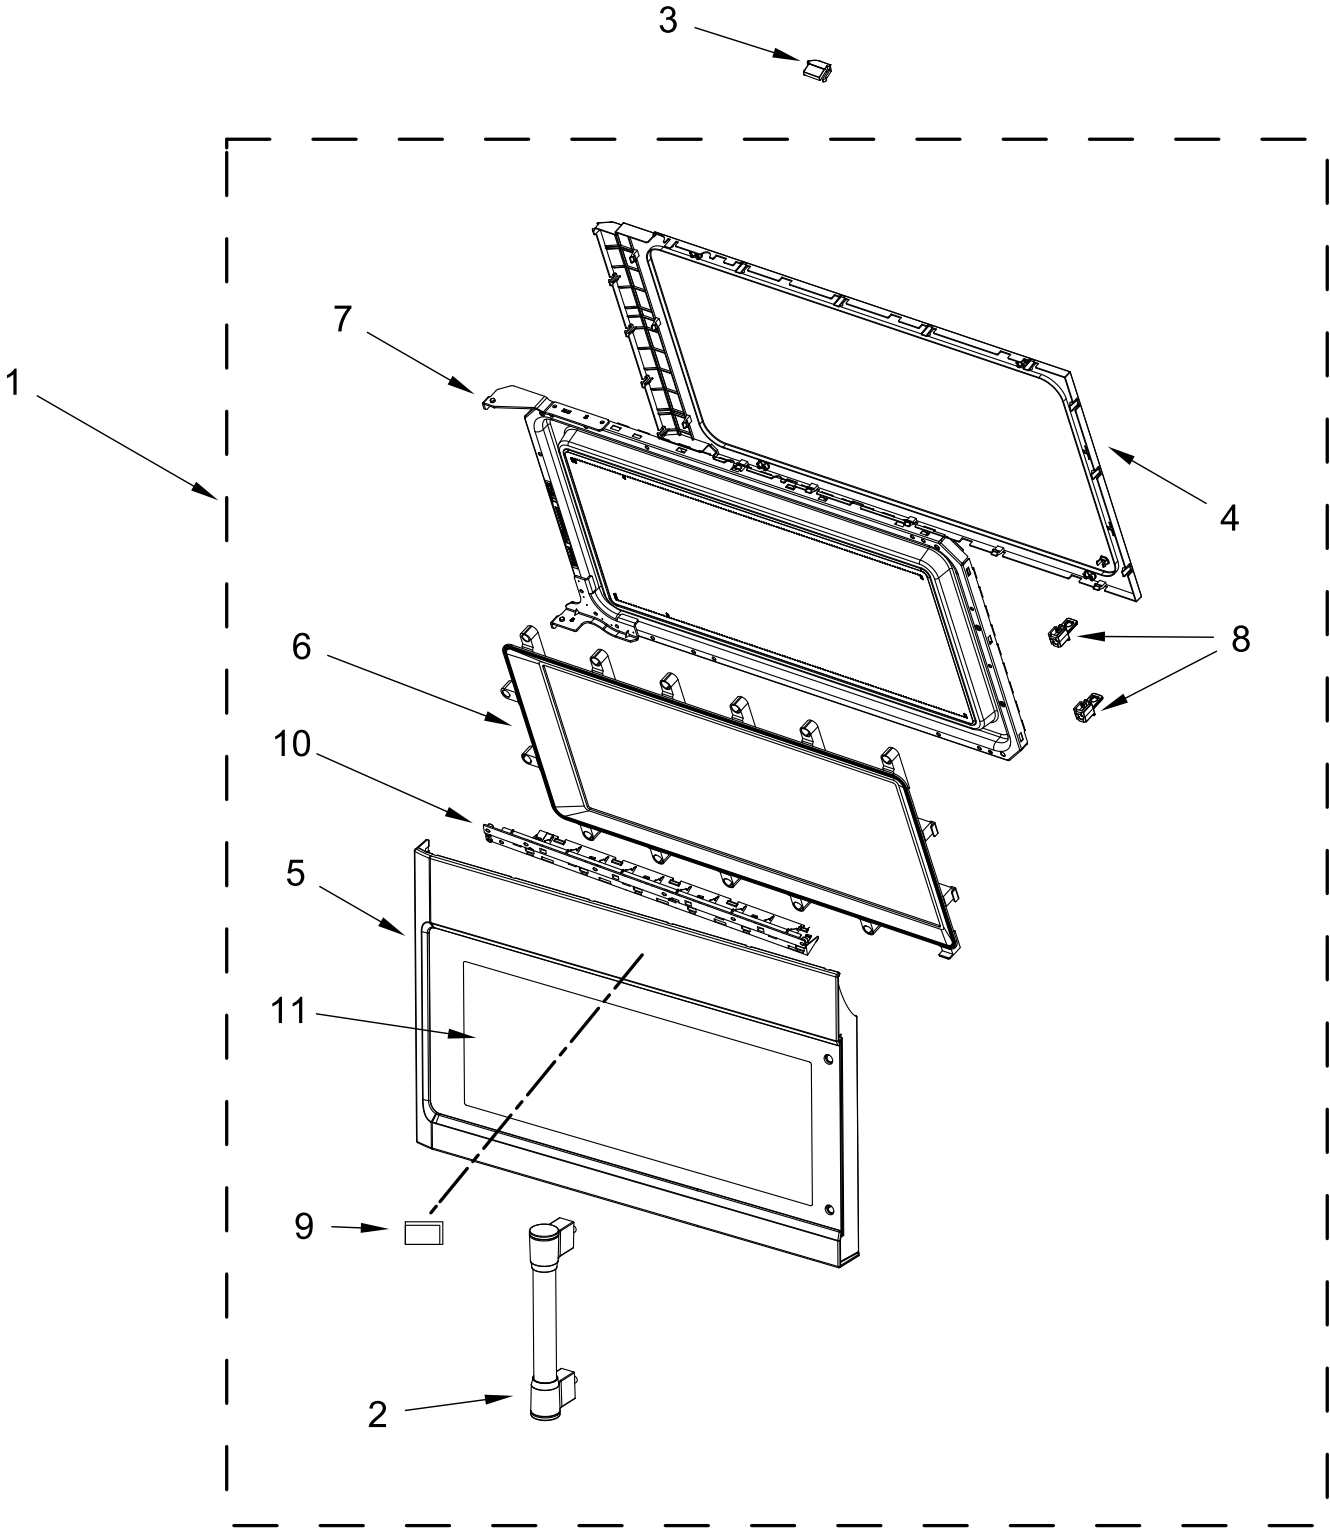

**1.9 CUBIC FOOT MICROWAVE HOOD
(EvenAir Convection)**

MODELS:

YMMV6190FZ2 (Stainless)

CONTROL PANEL PARTS

CONTROL PANEL PARTS

<u>Illus.</u> <u>No.</u>	<u>Part No.</u>	<u>Description</u>	<u>Illus.</u> <u>No.</u>	<u>Part No.</u>	<u>Description</u>
1		Literature Parts	3	W10540727	Background, Control
	W10724871	Installation Instructions	4	W10881548	PCBA, Appliance Control Unit
	W10847765	Use and Care Guide	5	W10540721	Seal, Control
	W10662685	Quick Reference Guide	6	W10881547	PCBA, User Interface
	W11193641	Tech Sheet			
2		Assembly, Control Panel			
	W10871384	Stainless			

DOOR PARTS

DOOR PARTS

<u>Illus.</u> <u>No.</u>	<u>Part No.</u>	<u>Description</u>
1		Door, Complete
	W11031967	Stainless
2		Handle
	W11157214	Stainless
3	W10643448	Stopper, Door
4	W10648086	Frame, Inner