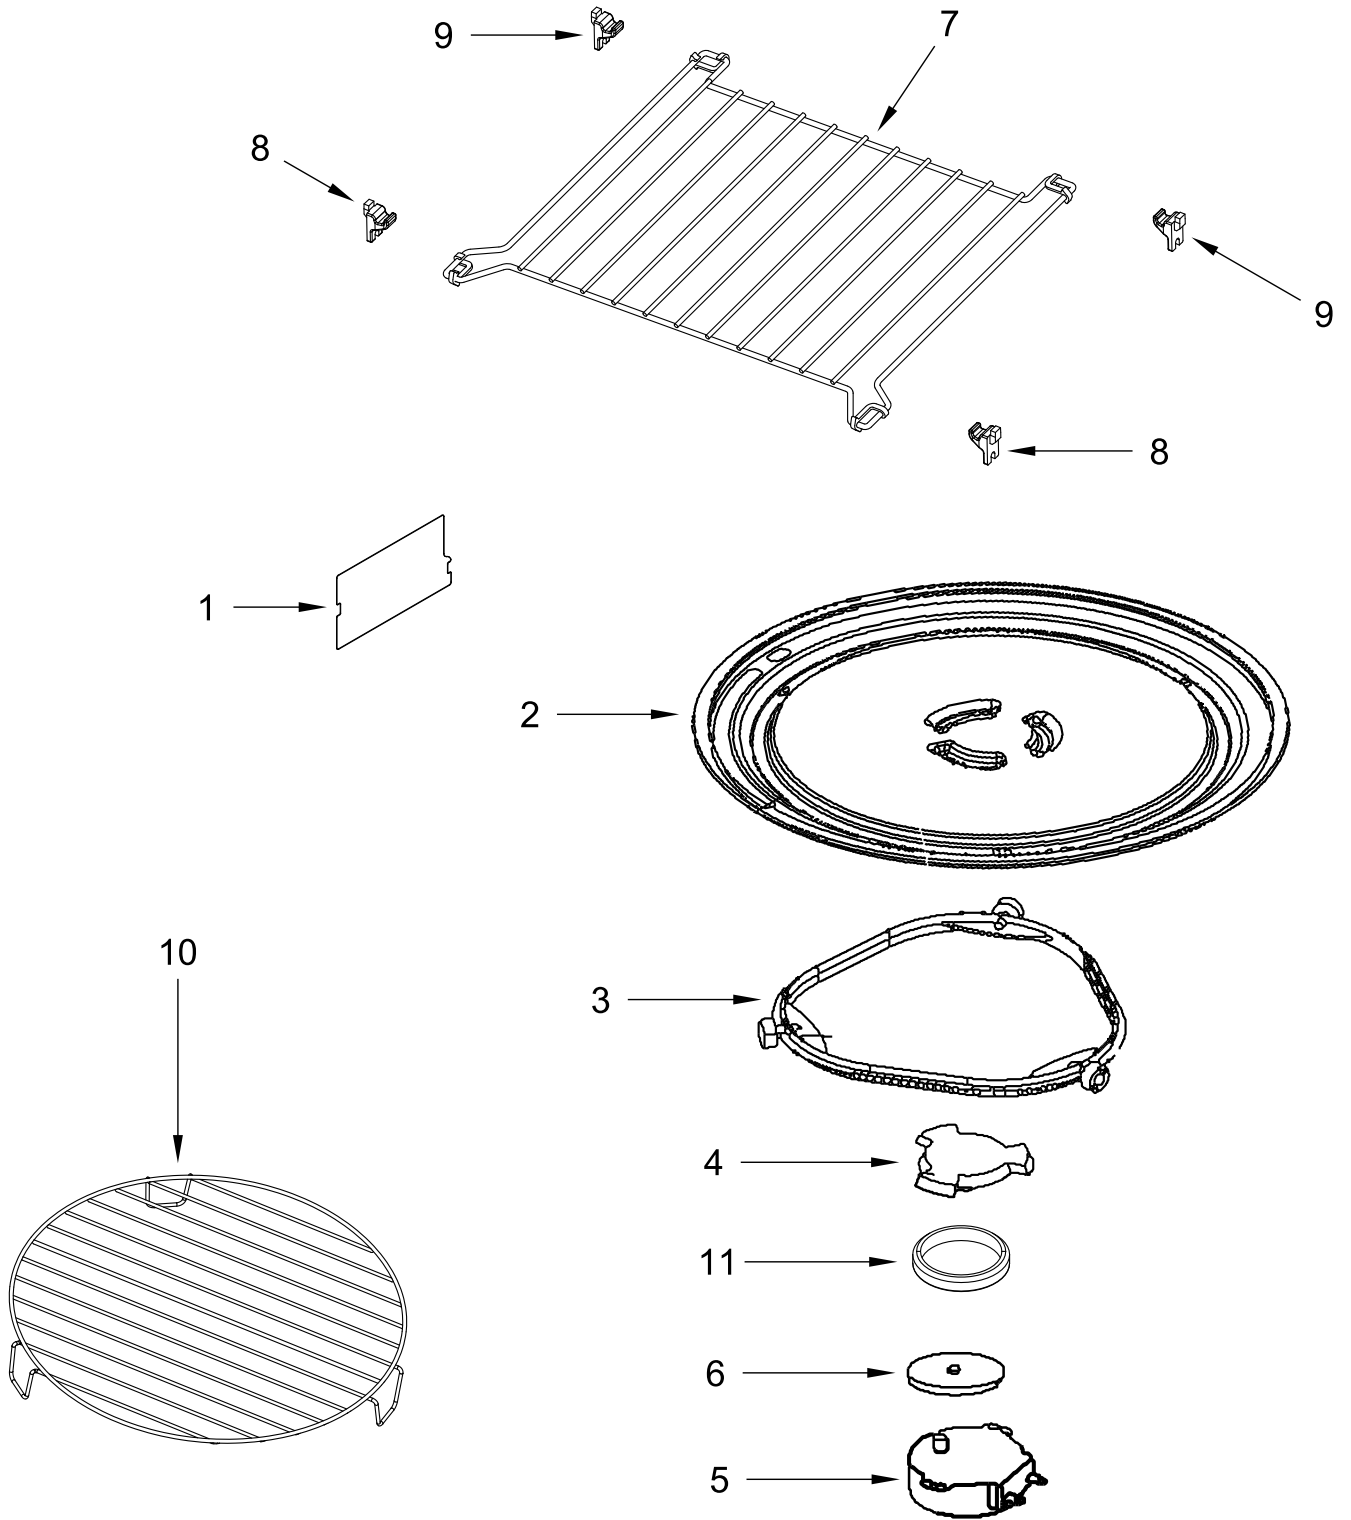

TURNTABLE PARTS

TURNTABLE PARTS

<u>Illus.</u> <u>No.</u>	<u>Part No.</u>	<u>Description</u>
1	W11085126	Cover, Waveguide
2	W10531726	Turntable
3	W10679313	Ring, Turntable
4	W10337248	Driver, Turntable
5	W10466420	Motor, Turntable

<u>Illus.</u> <u>No.</u>	<u>Part No.</u>	<u>Description</u>
6	8184109	Seal, Waterproof
7	W10249618	Rack, Microwave
8	W10740485	Hook, Microwave (Front)

<u>Illus.</u> <u>No.</u>	<u>Part No.</u>	<u>Description</u>
9	W10573936	Hook, Microwave (Rear)
10	W10440082	Rack, Convection
11	W10568148	Seal, Turntable Block