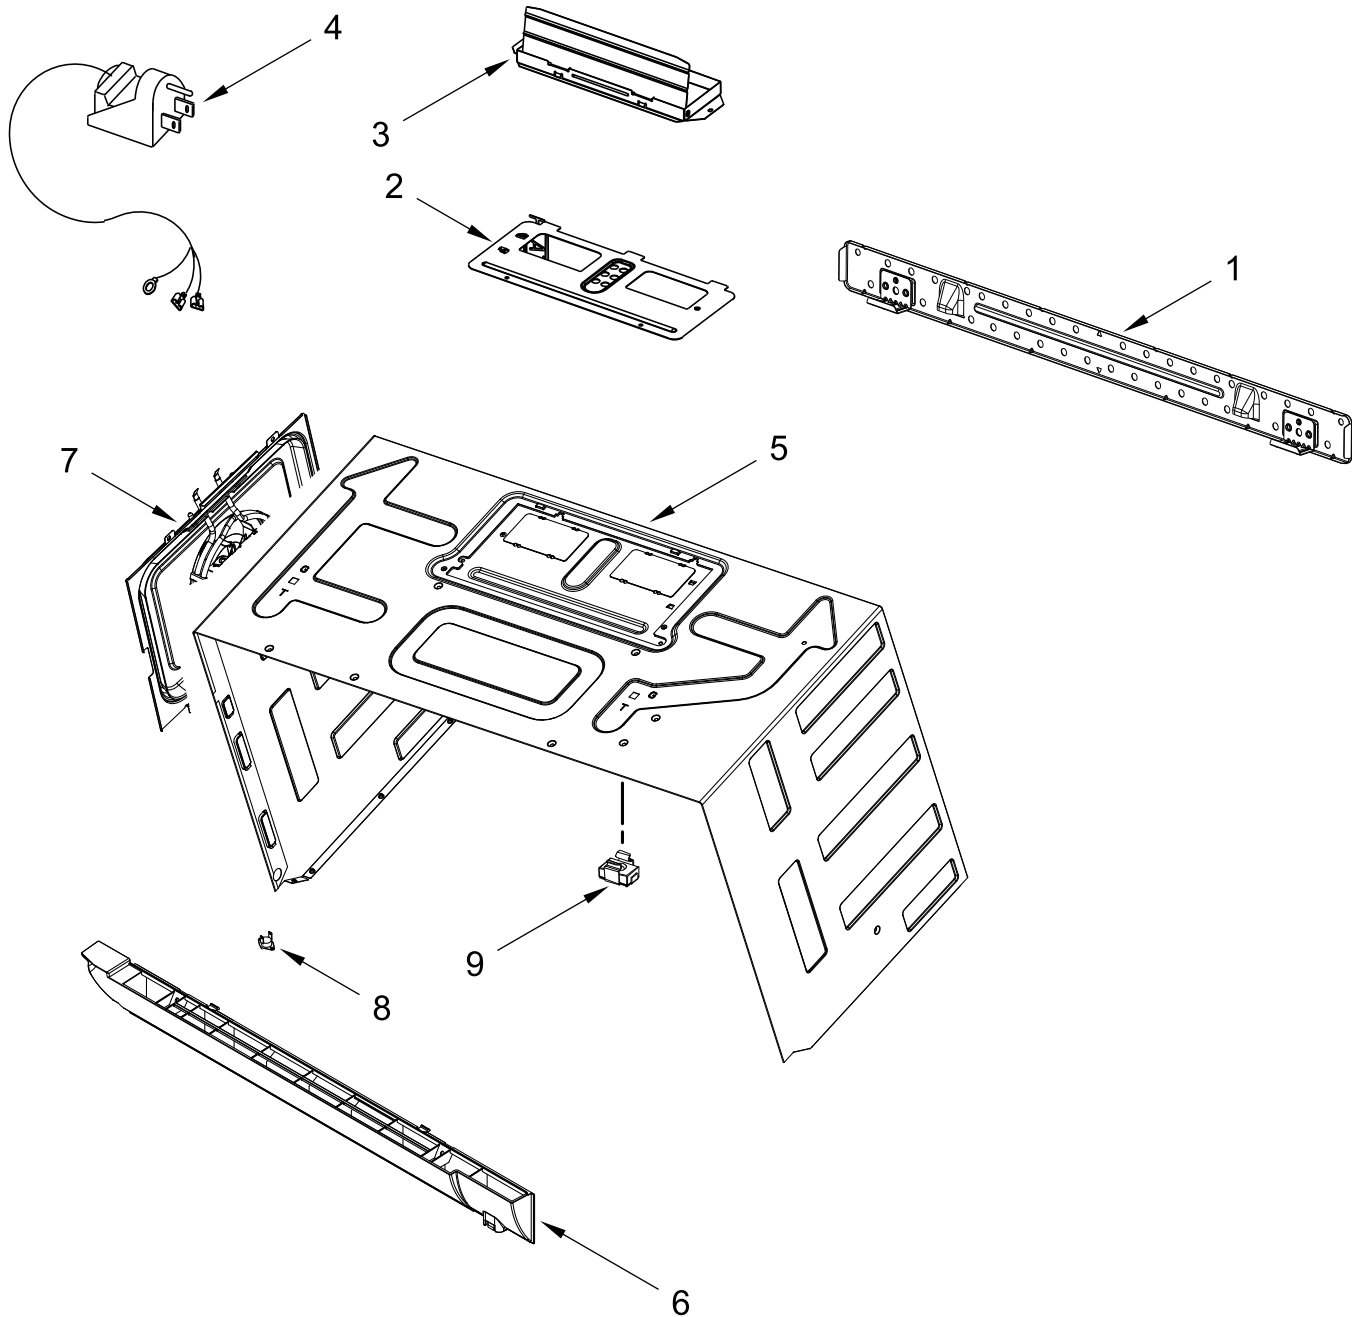

TURNTABLE PARTS

<u>Illus.</u> <u>No.</u>	<u>Part No.</u>	<u>Description</u>
1	W11085126	Cover, Waveguide
2	W10531726	Turntable
3	W10679313	Ring, Turntable
4	W10337248	Driver, Turntable
5	W10466420	Motor, Turntable

<u>Illus.</u> <u>No.</u>	<u>Part No.</u>	<u>Description</u>
6	8184109	Seal, Waterproof
7	W10249618	Rack, Microwave
8	W10740485	Hook, Microwave (Front)

<u>Illus.</u> <u>No.</u>	<u>Part No.</u>	<u>Description</u>
9	W10573936	Hook, Microwave (Rear)
10	W10440082	Rack, Convection
11	W10568148	Seal, Turntable Block

CABINET AND INSTALLATION PARTS