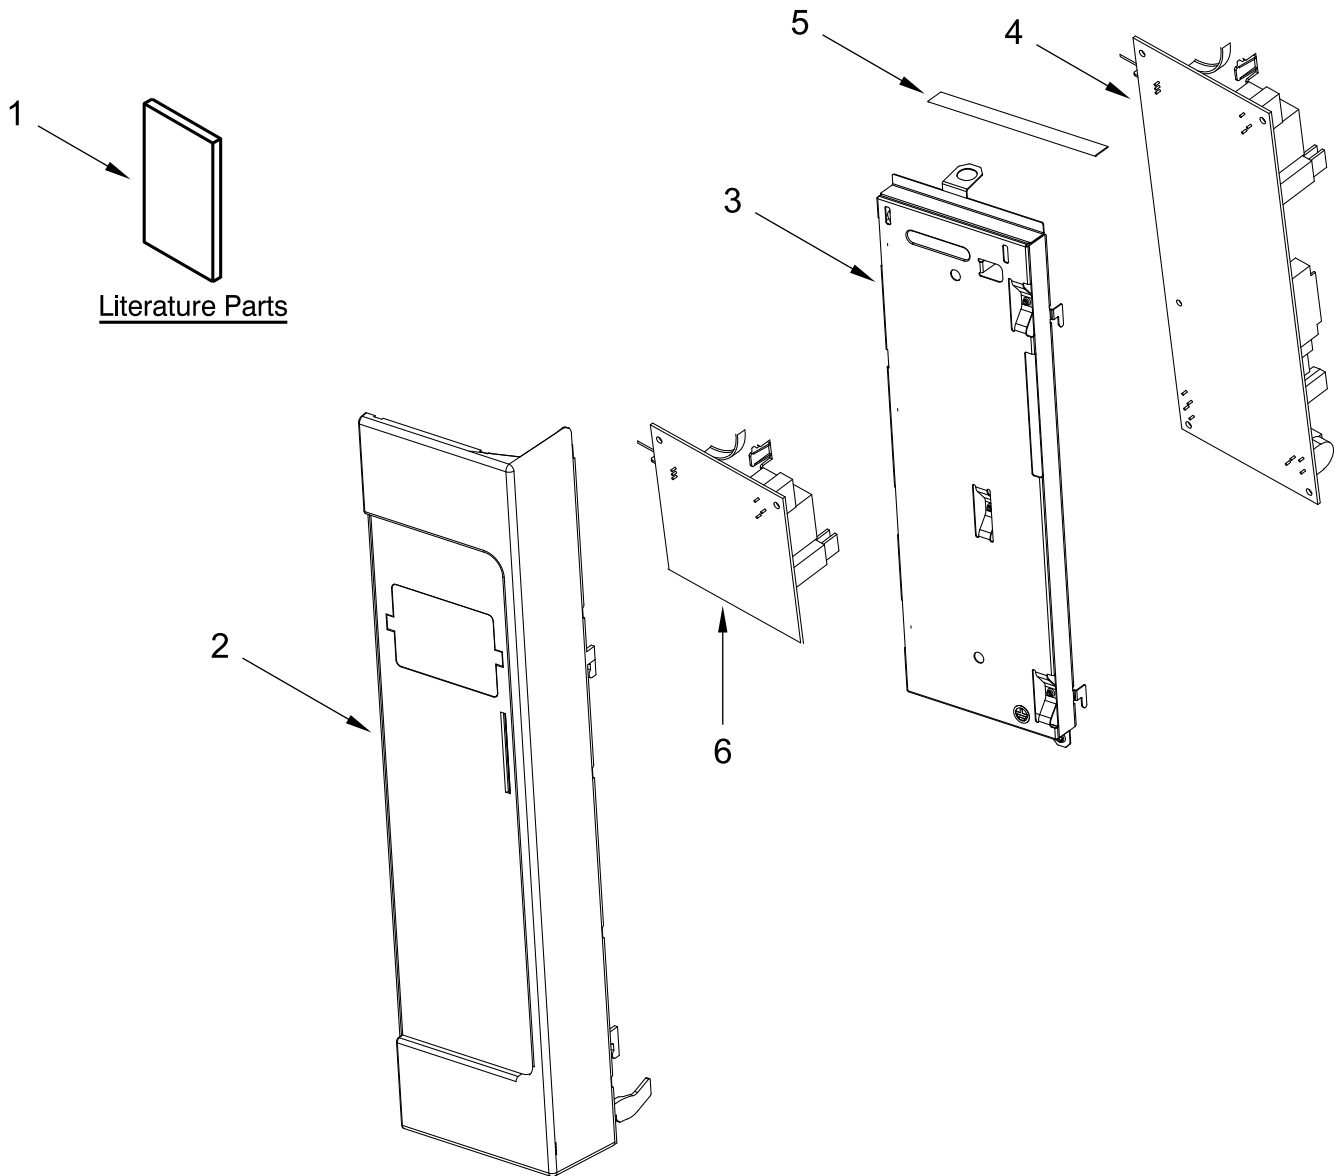

**1.9 CUBIC FOOT MICROWAVE HOOD
(EvenAir Convection)**

MODELS:

YMMV6190FZ2 (Stainless)

CONTROL PANEL PARTS

CONTROL PANEL PARTS

<u>Illus.</u> <u>No.</u>	<u>Part No.</u>	<u>Description</u>	<u>Illus.</u> <u>No.</u>	<u>Part No.</u>	<u>Description</u>
1		Literature Parts	3	W10540727	Background, Control
	W10724871	Installation Instructions	4	W10881548	PCBA, Appliance Control Unit
	W10847765	Use and Care Guide	5	W10540721	Seal, Control
	W10662685	Quick Reference Guide	6	W10881547	PCBA, User Interface
	W11193641	Tech Sheet			
2		Assembly, Control Panel			
	W10871384	Stainless			

DOOR PARTS

DOOR PARTS

<u>Illus.</u> <u>No.</u>	<u>Part No.</u>	<u>Description</u>
1		Door, Complete
	W11031967	Stainless
2		Handle
	W11157214	Stainless
3	W10643448	Stopper, Door
4	W10648086	Frame, Inner