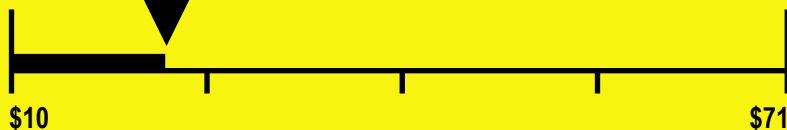

## Estimated Yearly Operating Cost (when used with an electric water heater)

**\$22**

Cost Range of Similar Models

**207** kWh

Estimated Yearly Electricity Use

**\$15**

Estimated Yearly Operating Cost  
(when used with a natural gas water heater)