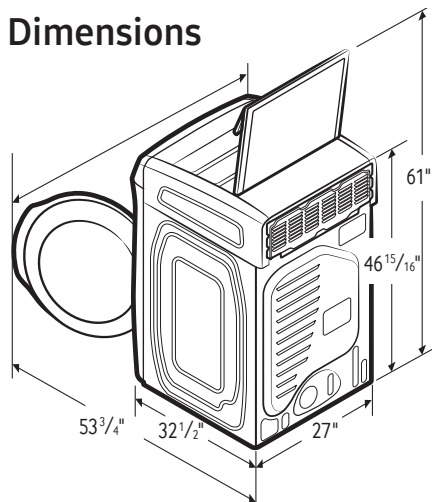

Samsung FlexDry™ Dryer

7.5 cu. ft. Capacity DOE

Installation Specifications

If the washer and dryer are installed together or the dryer alone, the closet front must have two unobstructed air openings for a combined minimum total area of 72-inch.² Your washer alone does not require a specific air opening.

Alcove or closet installation

Minimum Clearance for Closet and Alcove Installations:

*Required spacing (External exhaust elbow may require additional space.)

Installation with pedestal

Dimensions

3-Way Venting

Shipping Dimensions & Weight (WxHxD)

Dimensions: 29⁹/₁₆" x 50¹/₄" x 34¹¹/₁₆"

Weight: 178 lbs

Electric

Model #	UPC Code
Black Stainless Steel DVE60M9900V	887276197562
White DVE60M9900W	887276197586

Gas

Black Stainless Steel DVG60M9900V	887276197616
White DVG60M9900W	887276197623