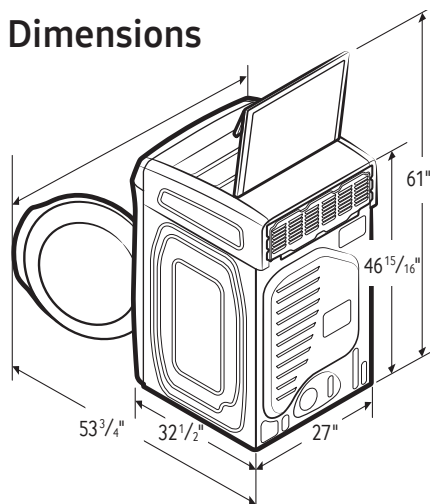

Samsung FlexDry™ Dryer

7.5 cu. ft. Capacity DOE

Installation Specifications

If the washer and dryer are installed together or the dryer alone, the closet front must have two unobstructed air openings for a combined minimum total area of 72-inch.² Your washer alone does not require a specific air opening.

Alcove or closet installation

Minimum Clearance for Closet and Alcove Installations:

*Required spacing (External exhaust elbow may require additional space.)

Installation with pedestal

Dimensions

3-Way Venting