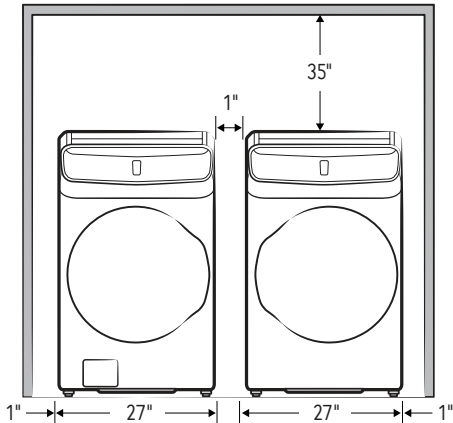

DVG60M9900V

SAMSUNG

Samsung FlexDry™ Dryer

7.5 cu. ft. Capacity DOE

Installation Specifications

If the washer and dryer are installed together or the dryer alone, the closet front must have two unobstructed air openings for a combined minimum total area of 72-inch.² Your washer alone does not require a specific air opening.

Alcove or closet installation

Minimum Clearance for Closet and Alcove Installations:

*Required spacing (External exhaust elbow may require additional space.)