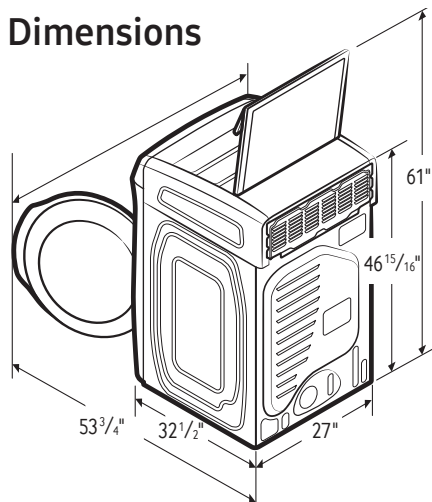

Samsung FlexDry™ Dryer

7.5 cu. ft. Capacity DOE

Installation Specifications

If the washer and dryer are installed together or the dryer alone, the closet front must have two unobstructed air openings for a combined minimum total area of 72-inch.² Your washer alone does not require a specific air opening.

Alcove or closet installation

Minimum Clearance for Closet and Alcove Installations:

*Required spacing (External exhaust elbow may require additional space.)

Installation with pedestal

Dimensions

3-Way Venting

Shipping Dimensions & Weight (WxHxD)

Dimensions: 29⁹/₁₆" x 50¹/₄" x 34¹¹/₁₆"

Weight: 173.8 lbs

Electric

Model #	UPC Code
Black Stainless Steel DVE60M9900V	887276197562
White DVE60M9900W	887276197586

Gas

Black Stainless Steel DVG60M9900V	887276197616
White DVG60M9900W	887276197623