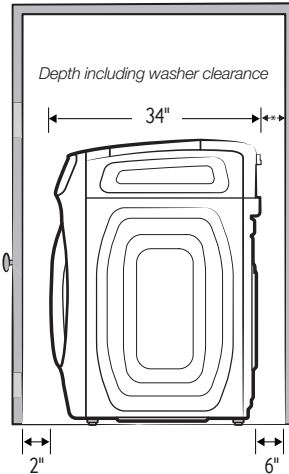

DVG60M9900V

SAMSUNG

Samsung FlexDry™ Dryer

7.5 cu. ft. Capacity DOE

Installation Specifications

If the washer and dryer are installed together or the dryer alone, the closet front must have two unobstructed air openings for a combined minimum total area of 72-inch.² Your washer alone does not require a specific air opening.

Alcove or closet installation

Minimum Clearance for Closet and Alcove Installations:

*Required spacing (External exhaust elbow may require additional space.)